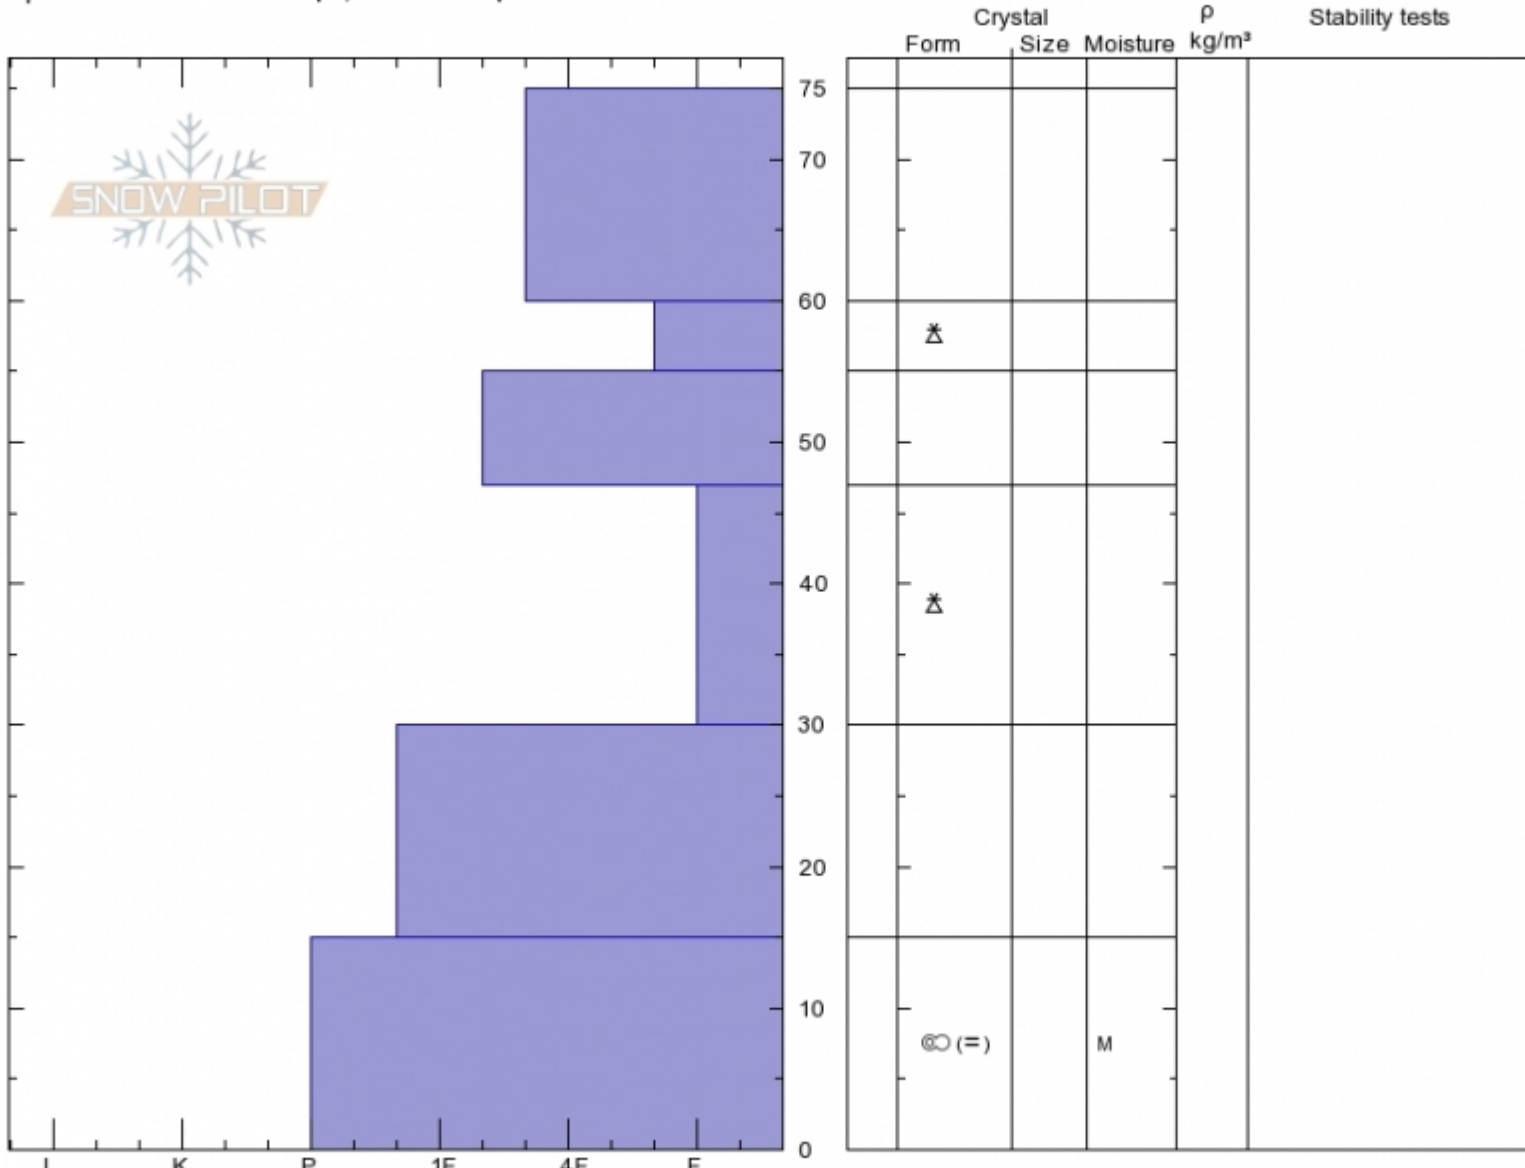

Sacajawea Trail Bowl  
 Bridger Range  
 MT  
 Elevation: 8740 ft  
 Aspect: 0°  
 Specifics: Ski tracks on slope; We skied slope

Alex Marienthal  
 Wed Sep 20 10:30 2017  
 Co-ord: 45.89915N, -110.97170W  
 Slope Angle: 28°  
 Wind Loading: yes

Stability:  
 Air Temperature:  
 Sky Cover: BKN  
 Precipitation: S1  
 Wind: W Moderate

HS75

Layer No  
 0-15: rain

Notes: M-S winds. Typical high variability snowpack structure of this area. Depth ranged from 2-4 ft (70-130cm). Layer of note is moist r ground. Bonds well with warm/moist slab above. Graupel in this pit due to lower angle deposit zone.