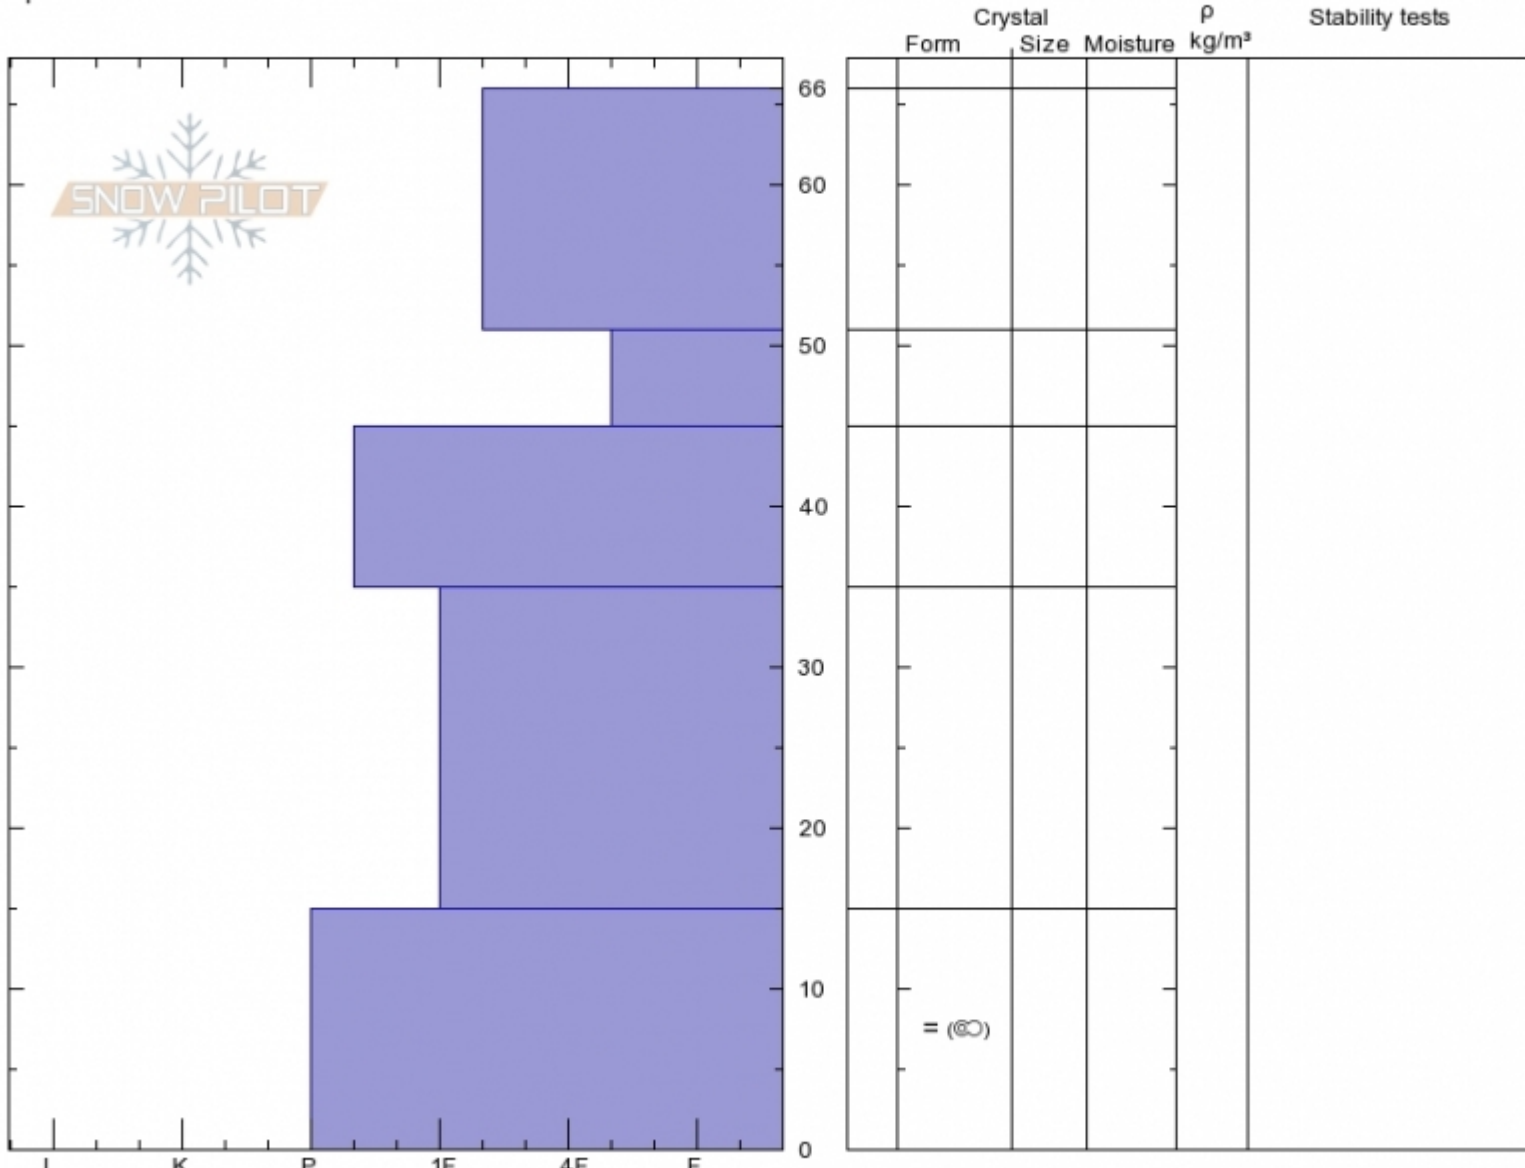

Sac Trail Bowl 2
 Bridger Range
 MT
 Elevation: 8750 ft
 Aspect: 5°
 Specifics:

Alex Marienthal
 Wed Sep 20 10:45 2017
 Co-ord: 45.89884N, -110.97154W
 Slope Angle: 30°
 Wind Loading: yes

Stability: **Good**
 Air Temperature:
 Sky Cover: **BKN**
 Precipitation: **S1**
 Wind: **SW Strong**

HS66

Layer No

Notes: Overall stability good. Main concern is fresh wind slabs on steeper stuff. Old wind slab layers are bonding well with warmth and previous pit.

Advisory Region
 Bridger Range
 Bridger Range, 2017-09-20