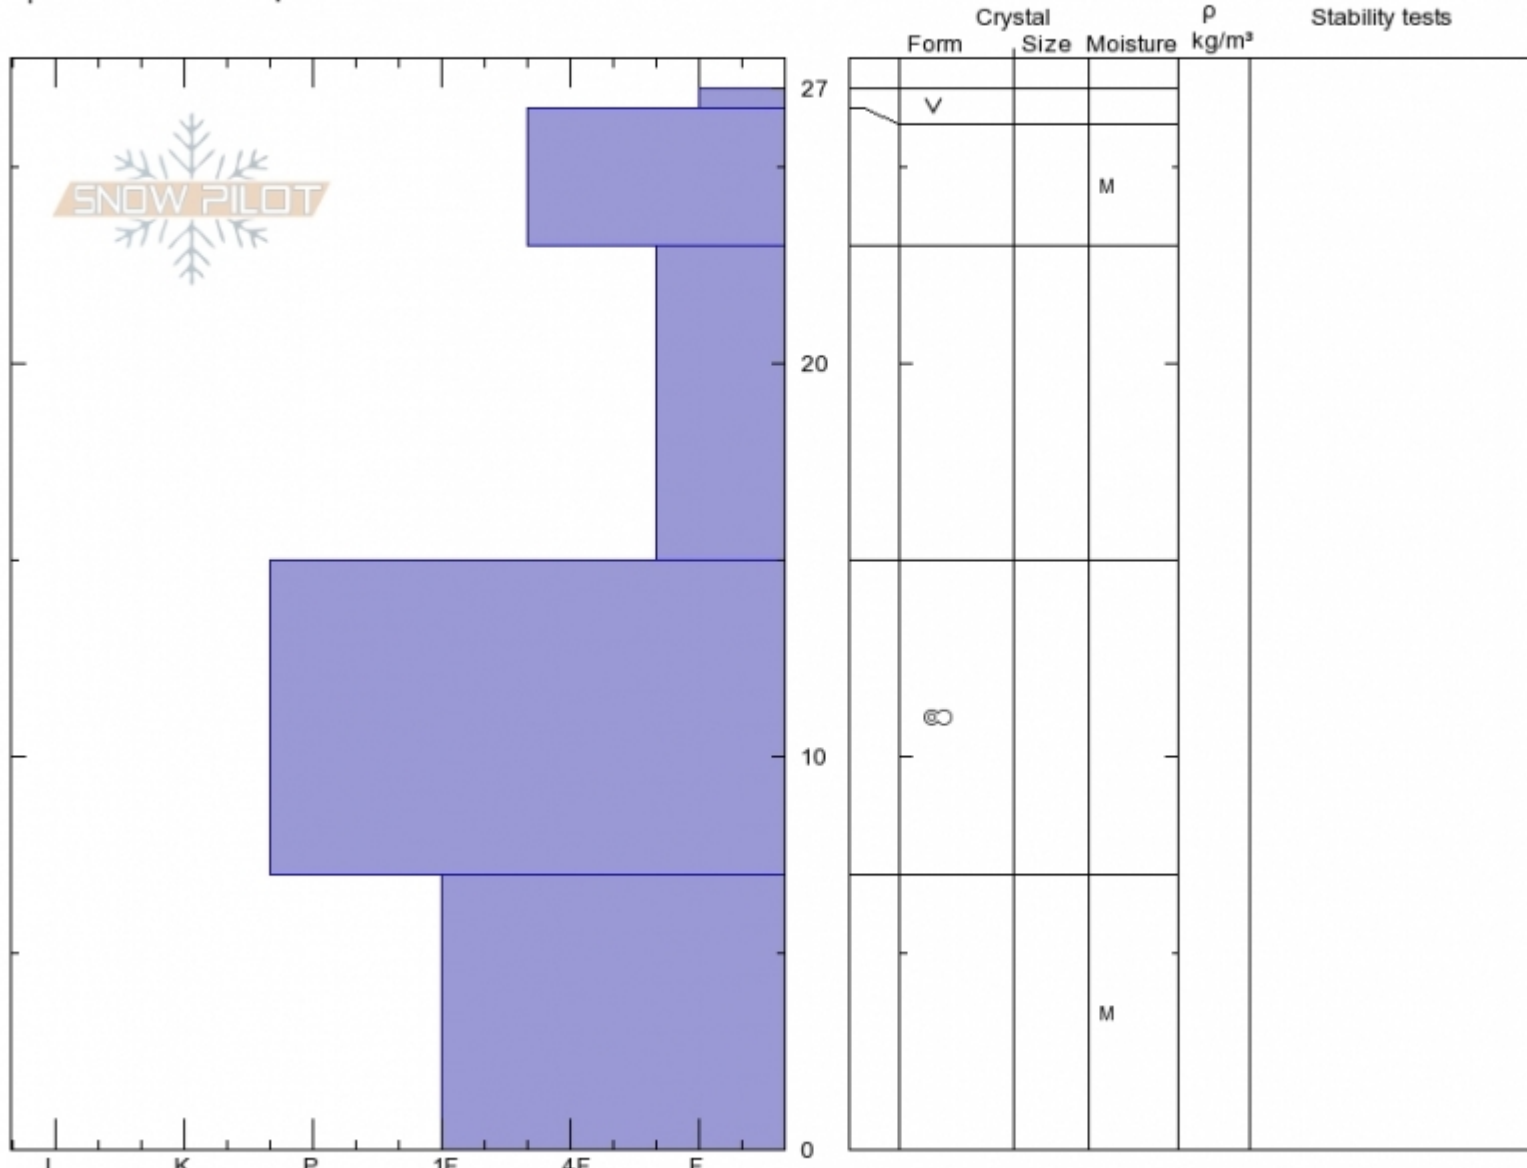

Flanders SE
Gallatin Range-N
MT
 Elevation: **9500 ft**
 Aspect: **90°**
 Specifics: **We skied slope**

Alex Marienthal
Fri Oct 6 13:00 2017
 Co-ord: **45.43566N, -110.94172W**
 Slope Angle: **0°**
 Wind Loading: **no**

Stability: **Good** HS27
 Air Temperature:
 Sky Cover: **FEW**
 Precipitation: **NO**
 Wind: **W Light Breeze**

Layer No

Notes: In flats below high E-NE facing bowl on east side of predominant ridge (aspect essentially 0, but similar to easterly-northeaster shade from ridge).