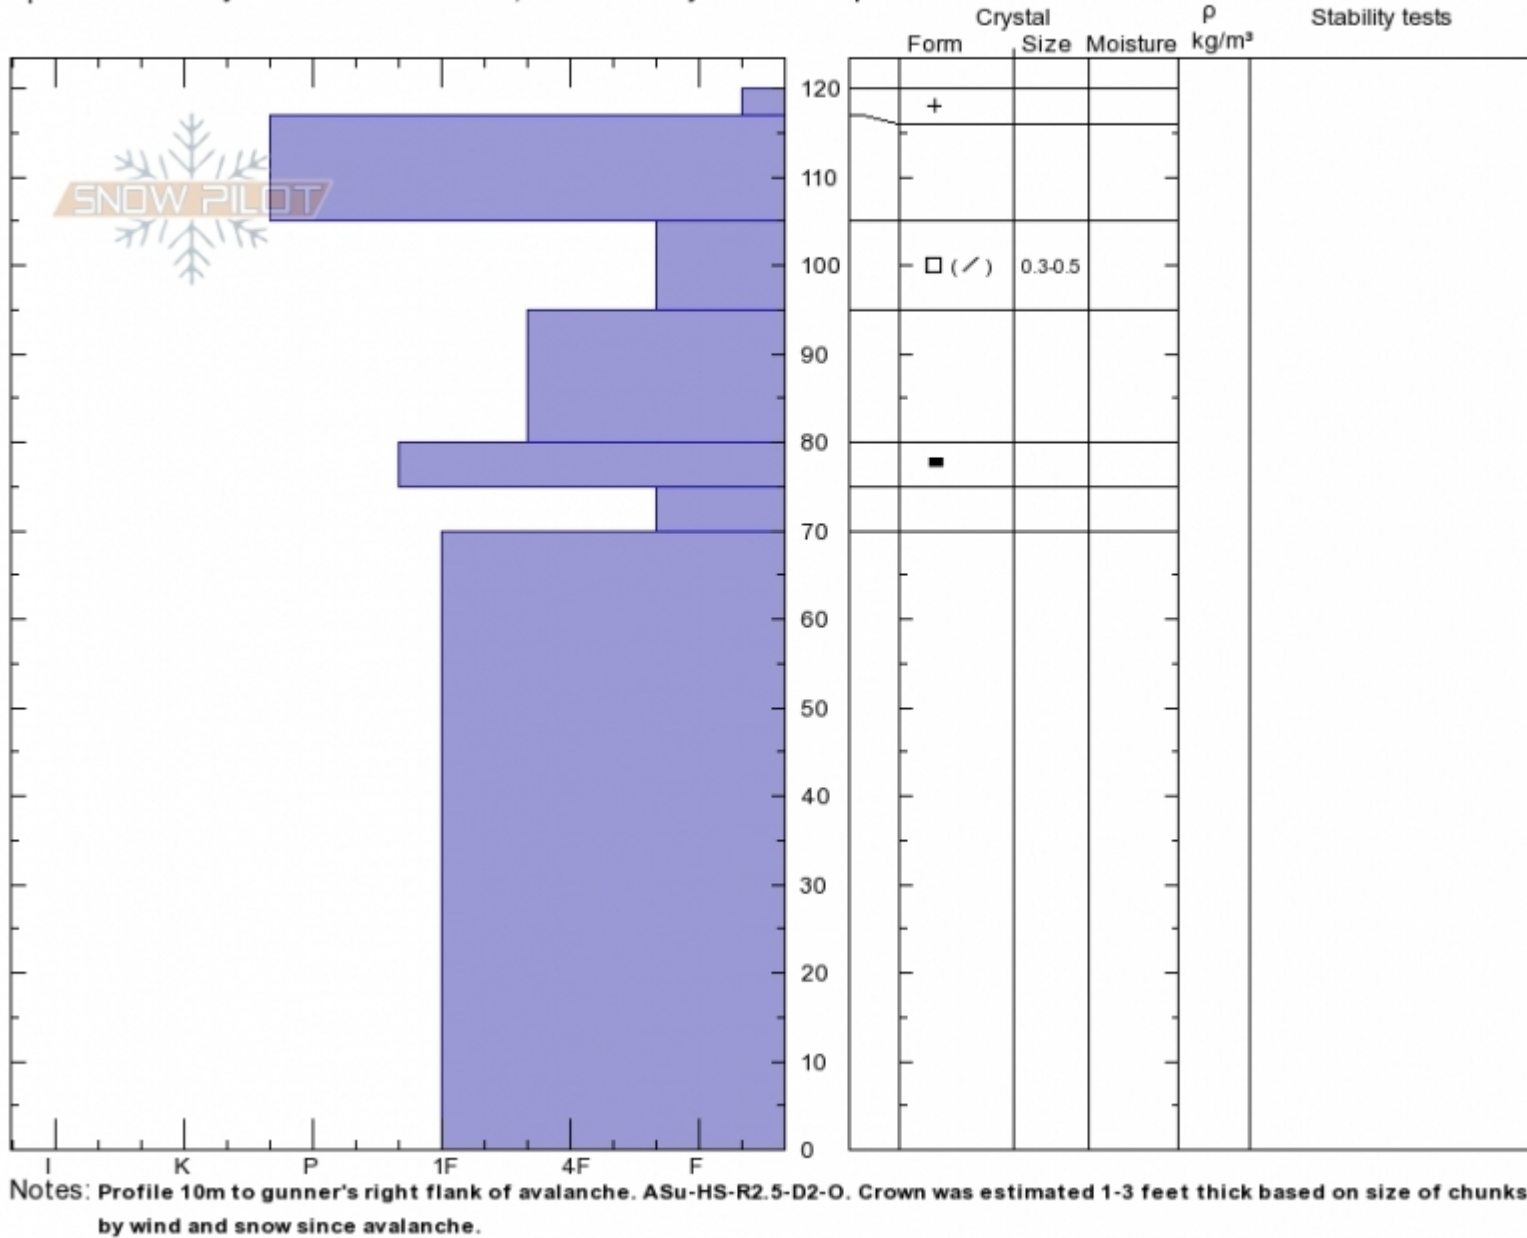

Imp Peak Avalanche
Madison Range-S
MT
 Elevation: **9880 ft**
 Aspect: **30°**
 Specifics: **Pit is adjacent to avalanche: flank; Recent activity on similar slopes**

Alex Marienthal
Mon Oct 9 11:45 2017
 Co-ord: **44.99686N, -111.45666W**
 Slope Angle: **27°**
 Wind Loading: **previous**

Stability:
 Air Temperature:
 Sky Cover: **CLR**
 Precipitation: **NO**
 Wind:

Layer No
95-105: P
0-70: (avg

Advisory Region
 Southern Madison

Forecast link: [GNFAC Avalanche Forecast for Sat Oct 14, 2017](#)
 Southern Madison, 2017-10-11