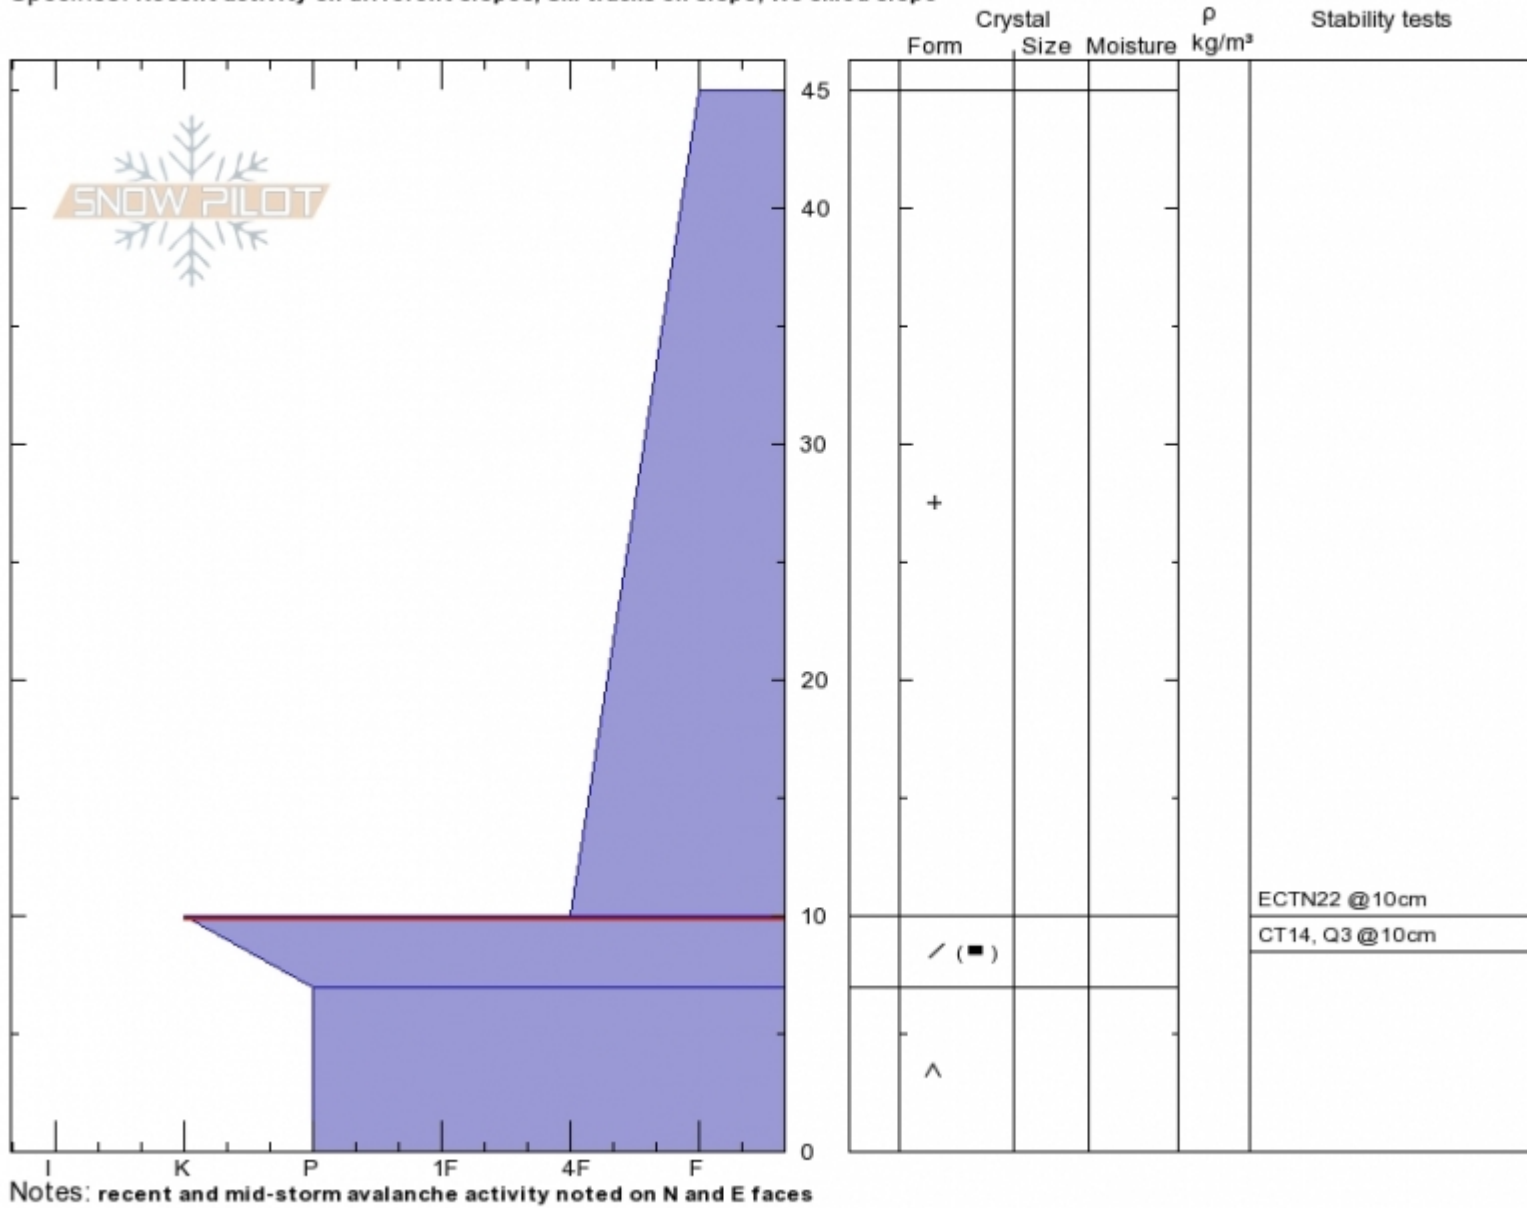

Mt. Blackmore
Gallatin Range-N
MT

Elevation: 9621 ft
Aspect: 150°

Specifics: Recent activity on different slopes; Ski tracks on slope; We skied slope

Gabrielle Antonoli
Thu Nov 2 14:00 2017
Co-ord: 45.44702N, -110.99908W
Slope Angle: 25°
Wind Loading: previous

Stability: Good
Air Temperature: -9°C
Sky Cover: SCT
Precipitation: S-1
Wind: SW Light Breeze

HS45 SP17
Stability Test Notes

Layer No
7-10: face
7-10: Prof

Advisory Region
Northern Gallatin
Northern Gallatin, 2017-11-02