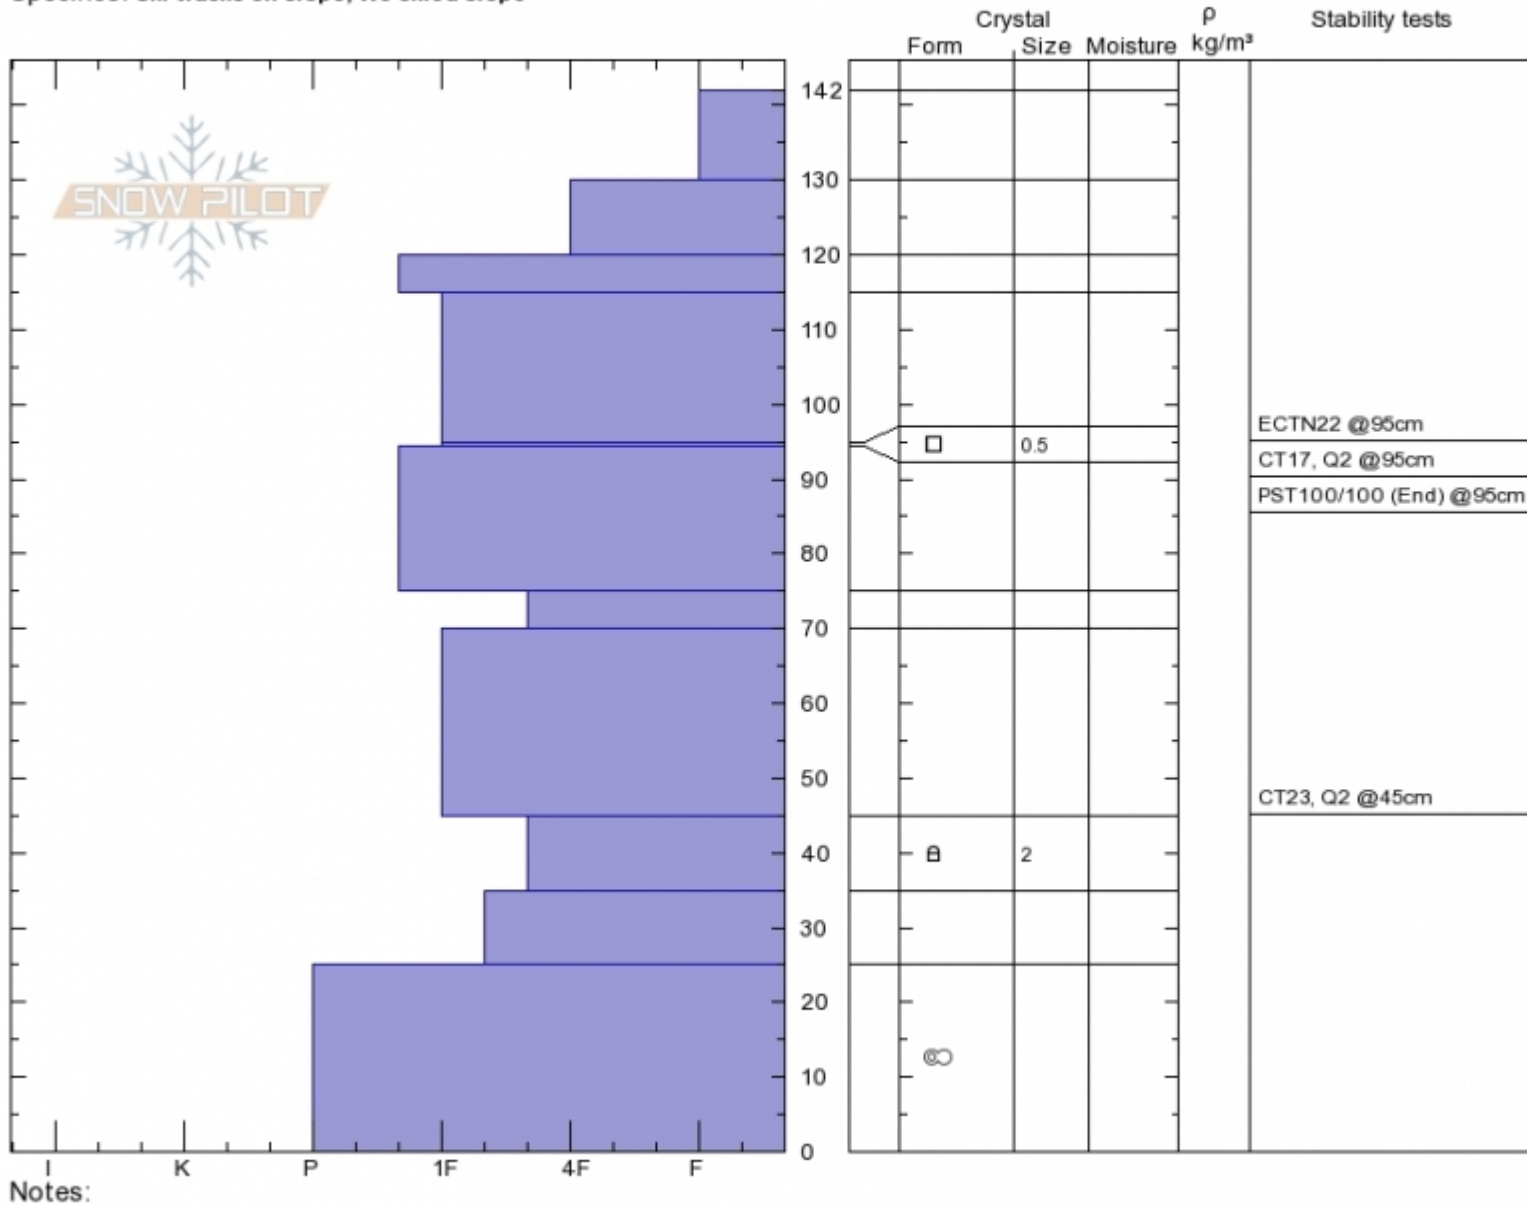

Blackmore east face
 Gallatin Range-N
 MT
 Elevation: 9800 ft
 Aspect: 60°
 Specifics: Ski tracks on slope; We skied slope

Alex Marienthal
 Wed Nov 8 12:00 2017
 Co-ord: 45.44567N, -111.00185W
 Slope Angle: 33°
 Wind Loading: previous

Stability: **Good**
 Air Temperature:
 Sky Cover: **BKN**
 Precipitation: **NO**
 Wind: **Calm**

HS142
 Stability Test Notes

Layer No

Notes:
 Advisory Region
 Northern Gallatin
 Longitude
 -111.00W
 Latitude
 45.44N
 Northern Gallatin, 2017-11-08