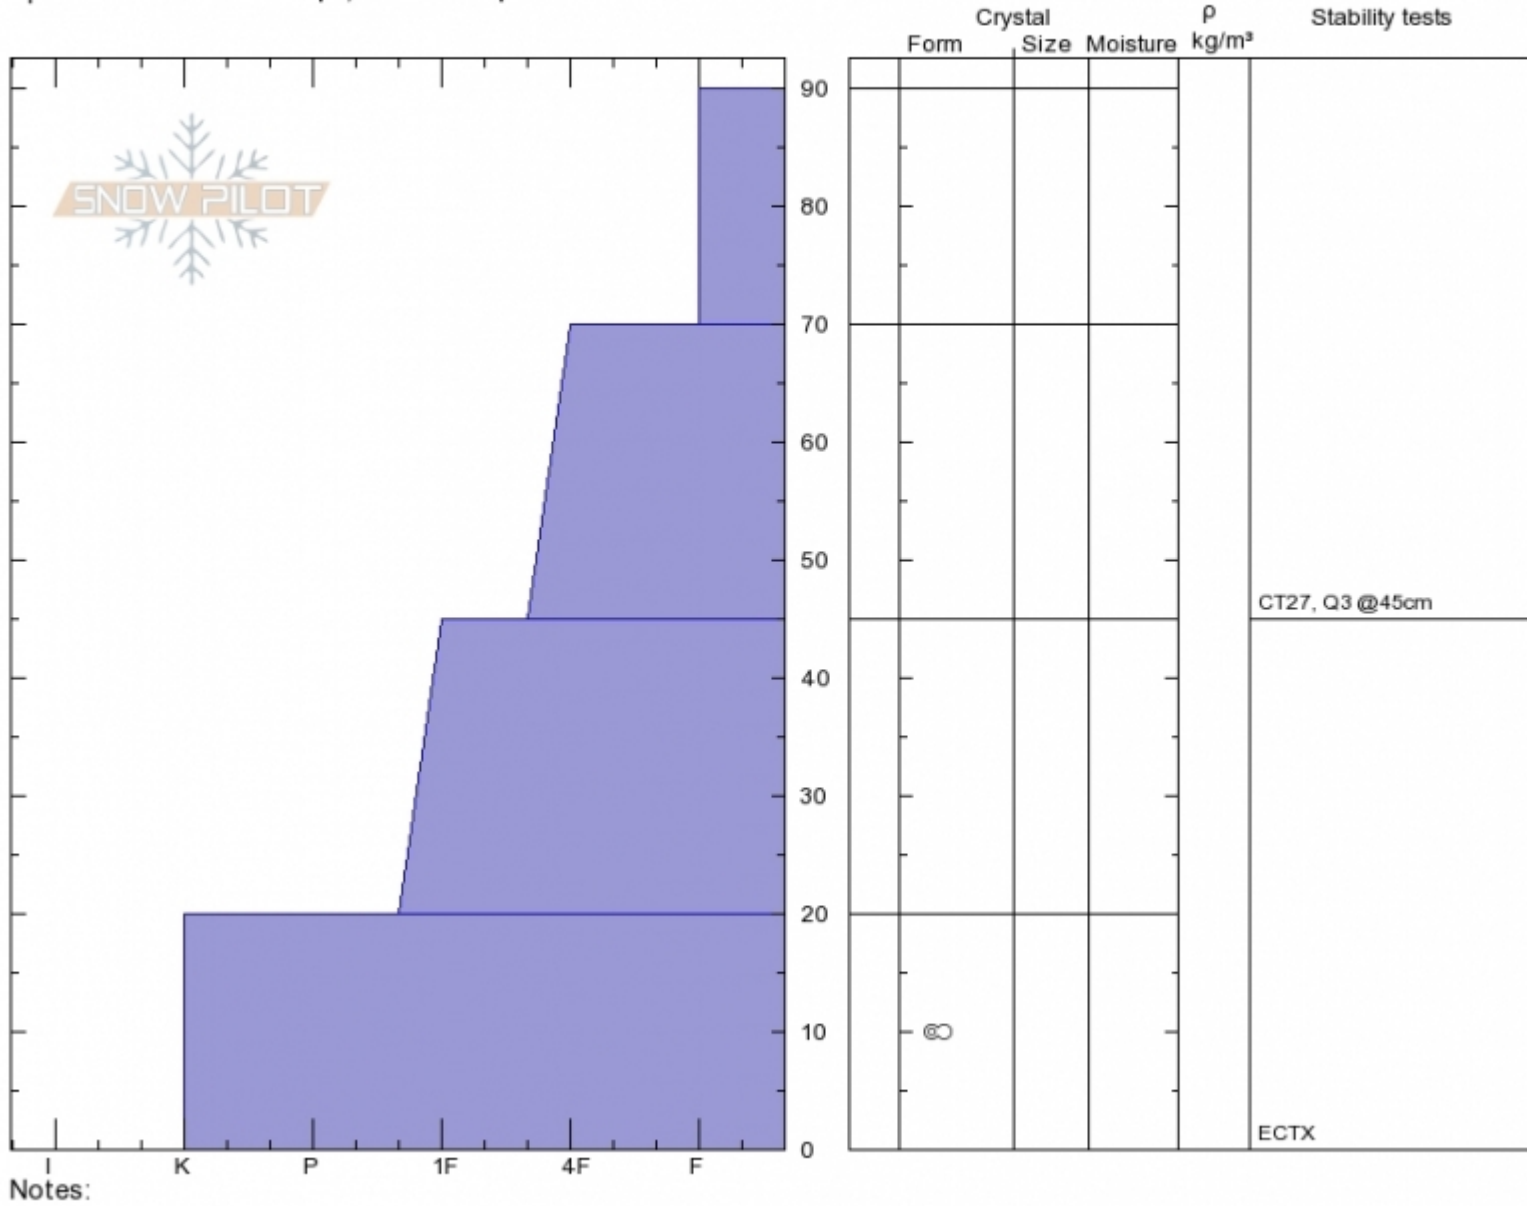

LowAngelDust, B Gully **Alex Marienthal**
Bridger Range **Mon Nov 13 08:30 2017**
MT Co-ord: **45.82246N, -110.92689W**
Elevation: **8120 ft** Slope Angle: **28°**
Aspect: **80°** Wind Loading: **no**
Specifics: **Ski tracks on slope; We skied slope**

Stability: **Good**
Air Temperature:
Sky Cover: **CLR**
Precipitation: **NO**
Wind: **Calm**

HS90
Stability Test Notes

Layer No

Advisory Region
Bridger Range
Bridger Range, 2017-11-13