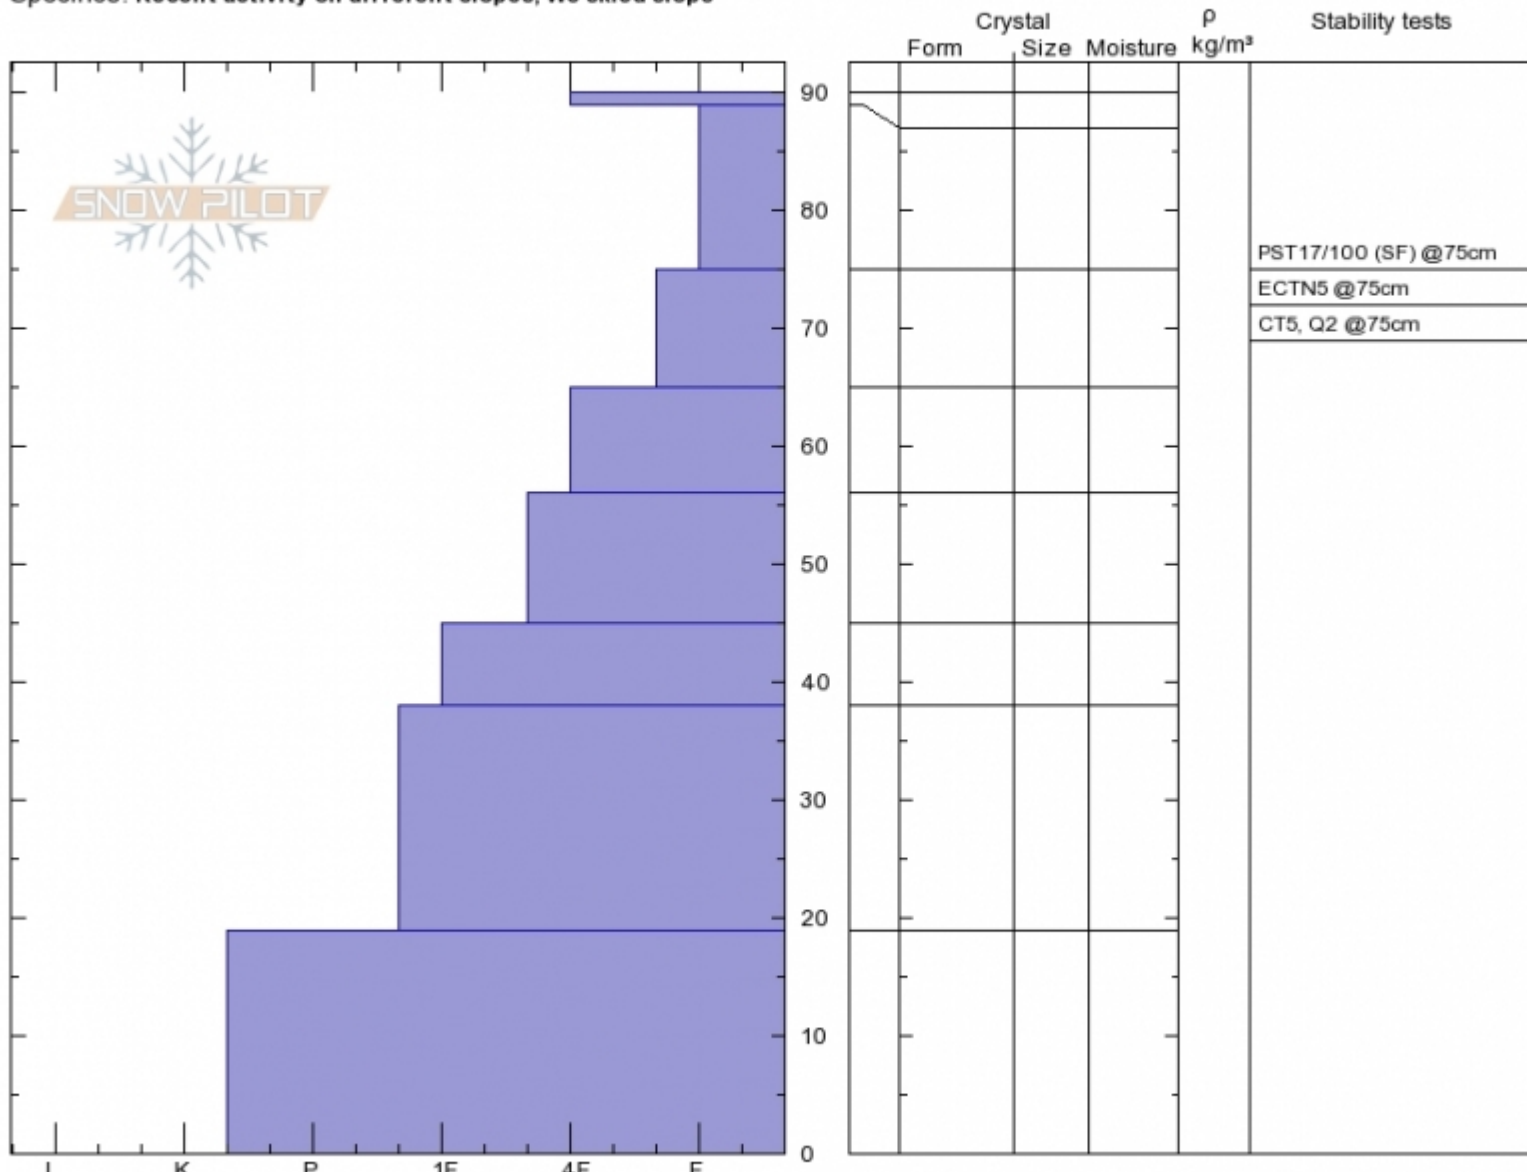

Sept. Bowl Fairy Lk.
 Bridger Range
 MT
 Elevation: 8600 ft
 Aspect: 80°
 Specifics: Recent activity on different slopes; We skied slope

Alex Marienthal
 Wed Nov 15 11:11 2017
 Co-ord: 45.90954N, -110.97268W
 Slope Angle: 31°
 Wind Loading: no

Stability: **Good**
 Air Temperature: -3°C
 Sky Cover: **SCT**
 Precipitation: **NO**
 Wind: **W Moderate**

HS90
 Stability Test Notes
 75: CPST 14/100(SF)

Layer No

Notes: Stable snow here. Found unstable wind slabs, and ECTP above basal crust 500' higher.