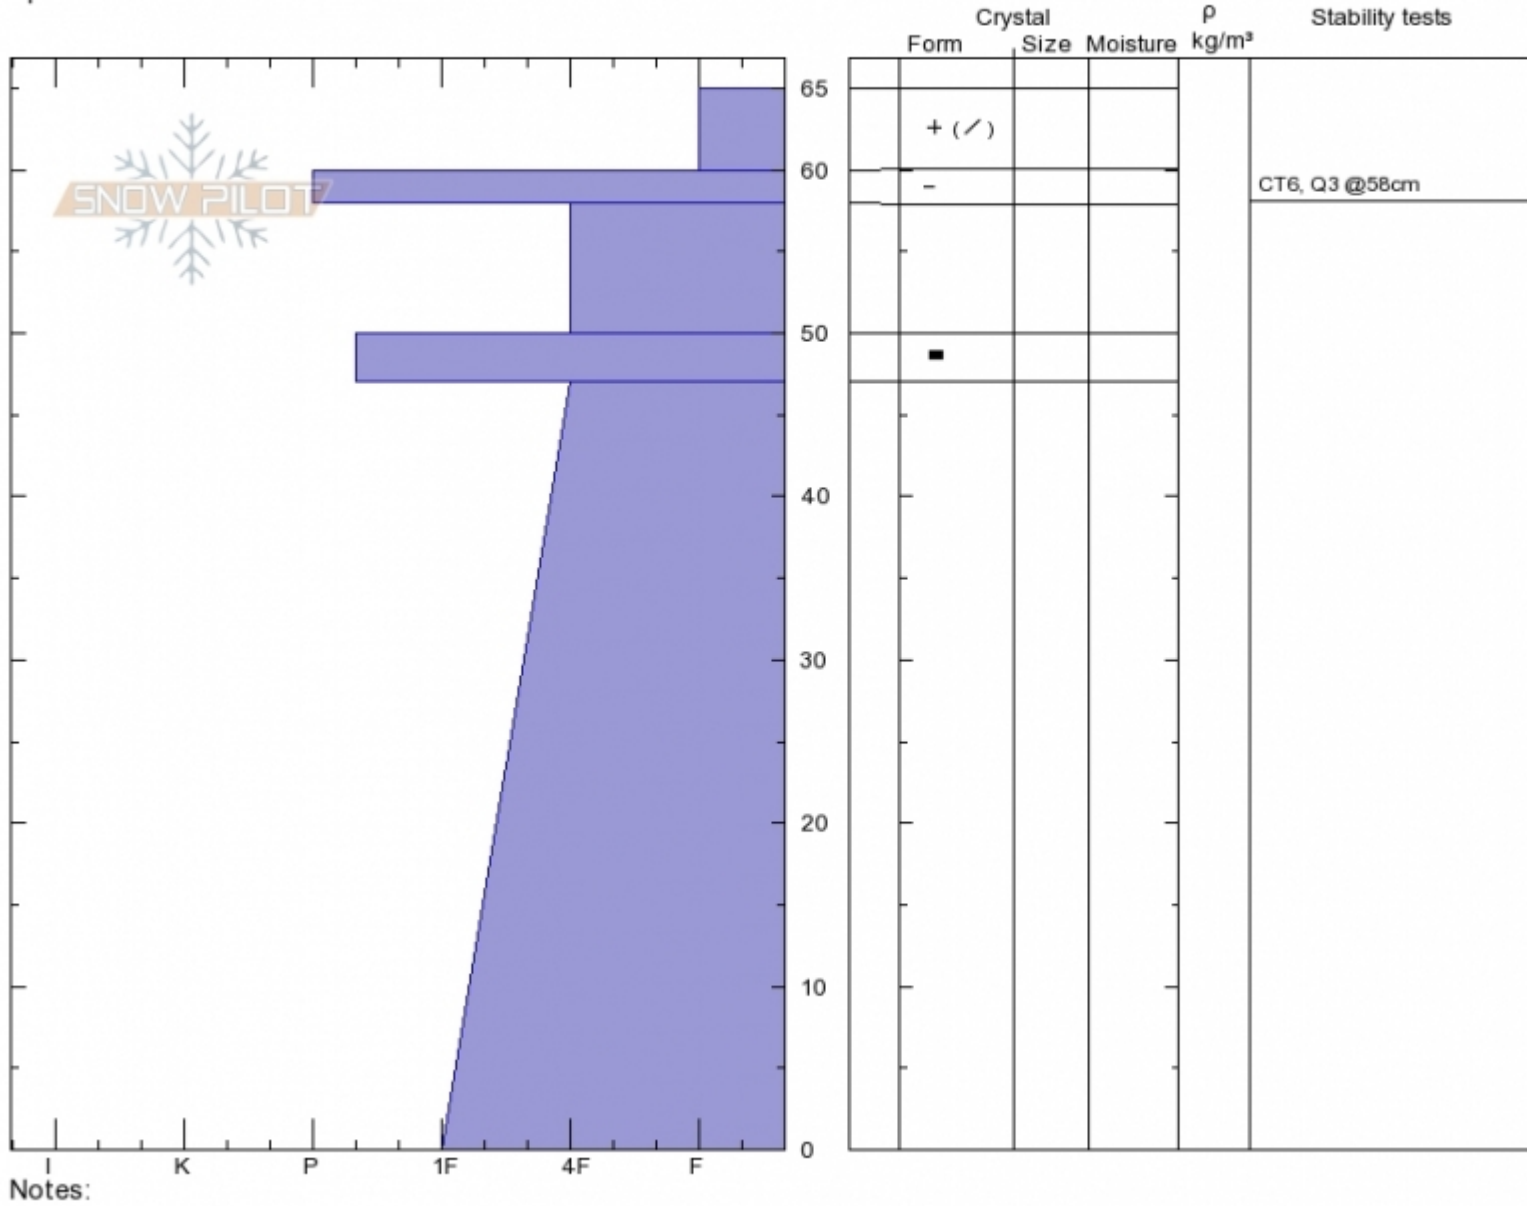

Pommel Lift
Bridger Range
MT
 Elevation: **8200 ft**
 Aspect: **SE**
 Specifics:

Spencer Jonas
Sat Nov 18 15:45 2017
 Co-ord: **45.81714N, -110.92629W**
 Slope Angle: **27°**
 Wind Loading:

Stability:
 Air Temperature:
 Sky Cover: **SCT**
 Precipitation: **NO**
 Wind: **Light Breeze**

HS65
Stability Test Notes

Layer No

Advisory Region
 Bridger Range
 Bridger Range, 2017-11-20