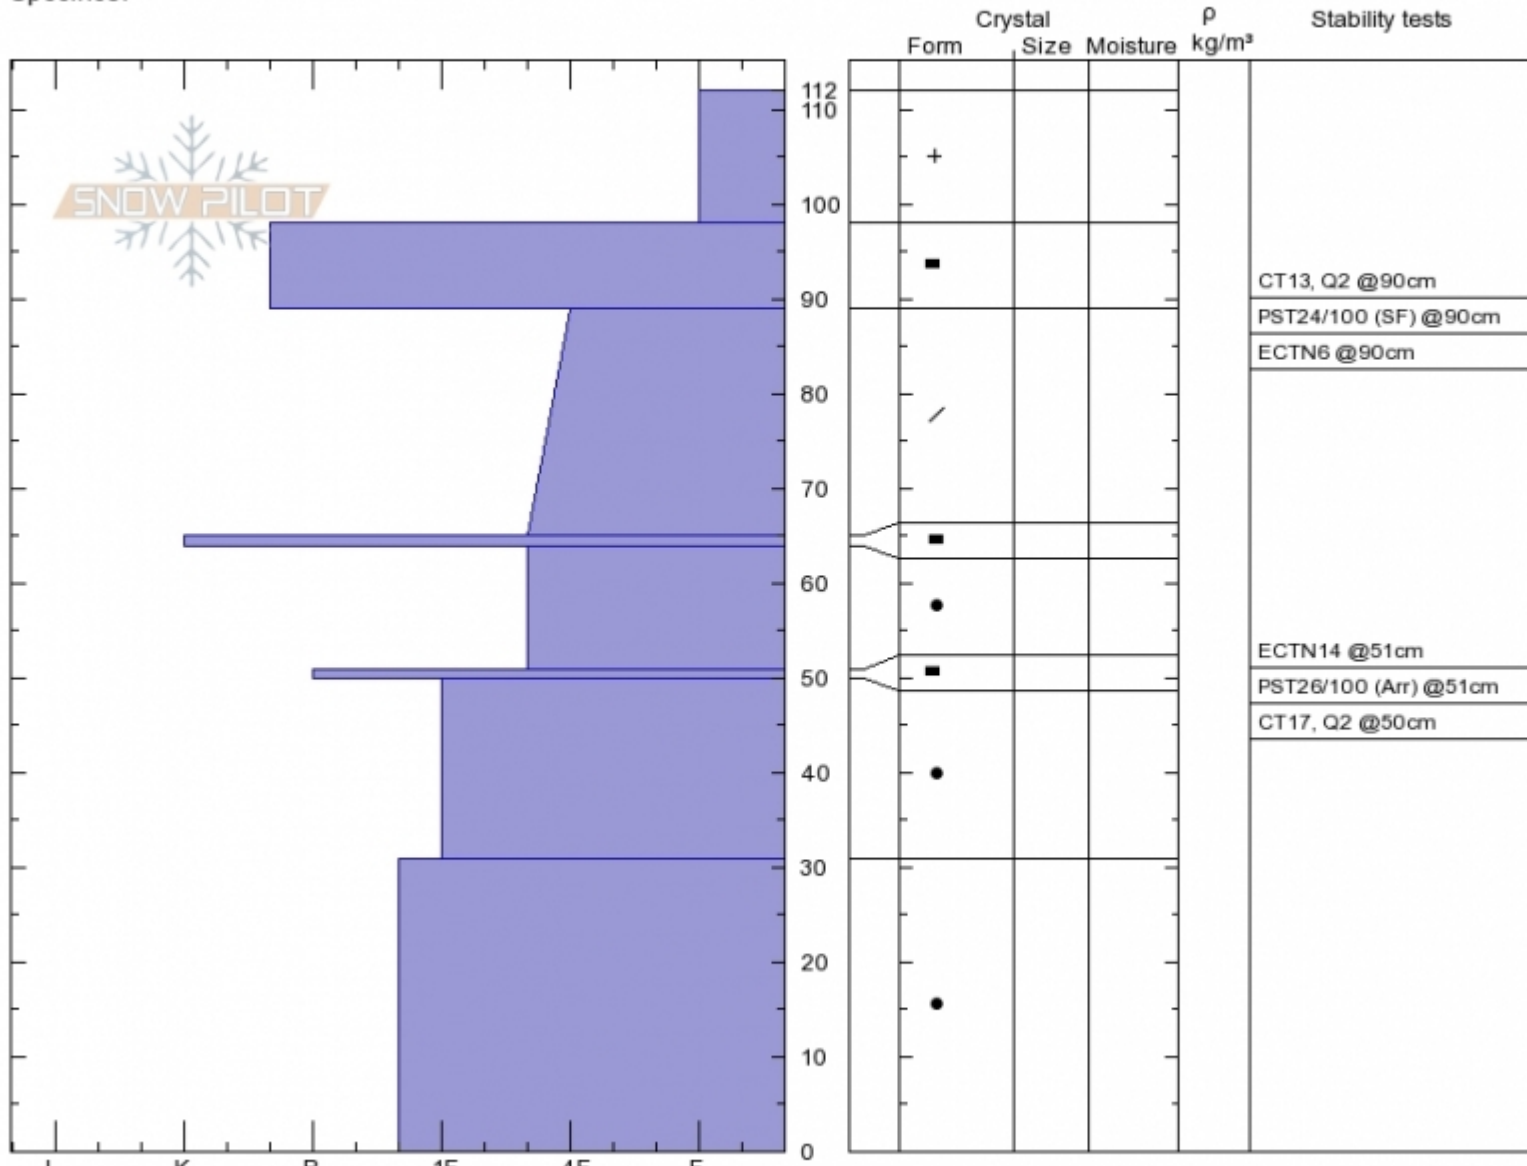

Rasta Chute
Cooke City
MT
 Elevation: **9893 ft**
 Aspect: **190°**
 Specifics:

Doug Chabot-Admin
Tue Nov 21 14:20 2017
 Co-ord: **45.07136N, -109.94474W**
 Slope Angle: **33°**
 Wind Loading: **no**

Stability: **Good**
 Air Temperature:
 Sky Cover: **BKN**
 Precipitation: **NO**
 Wind: **W Light Breeze**

HS112
Stability Test Notes

Layer No
89-98: Pr
50-51: de

Notes: Less deep, but still a good structure and stable snowpack. CPST 24/100 SF 90 cm's. CPST 60/100 arr 51 cm's.

Advisory Region
 Cooke City
 Cooke City, 2017-11-21