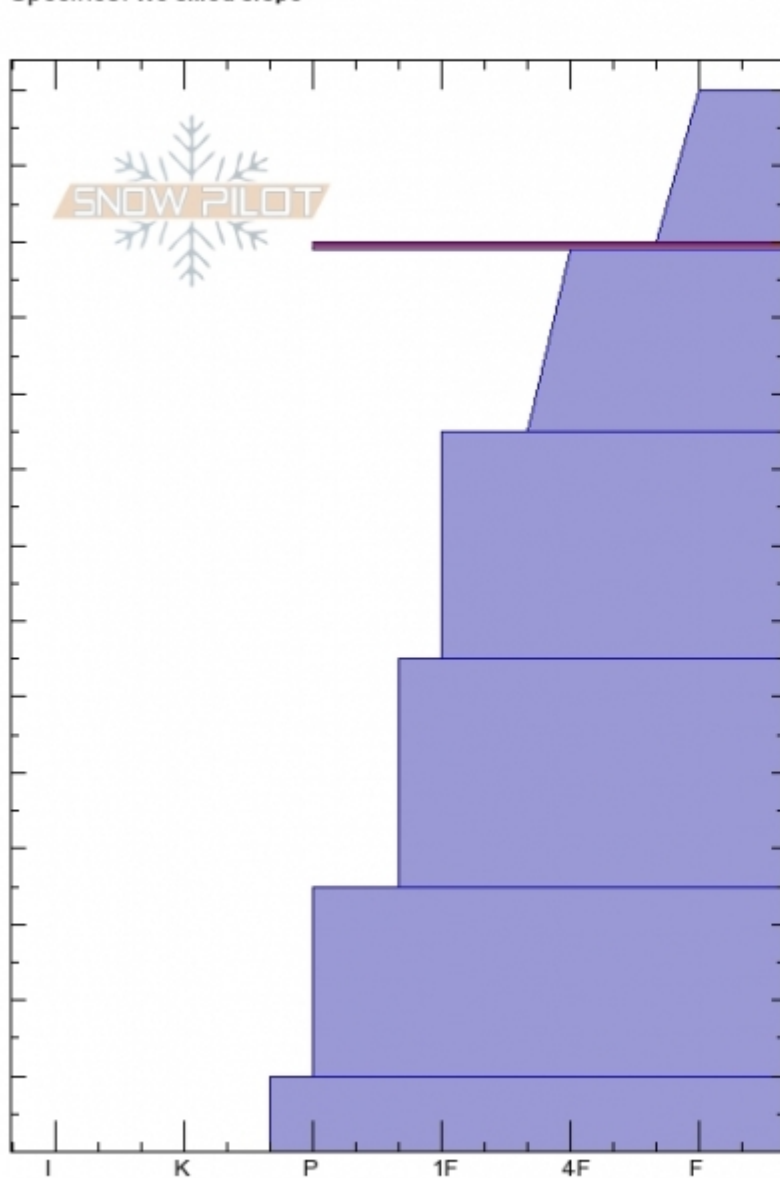

**Top of Scotch Bonnet**  
**Cooke City**  
**MT**  
 Elevation: **10180 ft**  
 Aspect: **104°**  
 Specifics: **We skied slope**

**Doug Chabot-Admin**  
**Tue Nov 21 15:10 2017**  
 Co-ord: **45.07198N, -109.94456W**  
 Slope Angle: **33°**  
 Wind Loading: **no**

Stability: **Very Good**  
 Air Temperature:  
 Sky Cover: **BKN**  
 Precipitation: **NO**  
 Wind: **W Light Breeze**

**HS140**  
**Stability Test Notes**

Layer No  
**119-120: F**

Notes: Good looking snowpack.

Crystal Form	Crystal Size	Moisture	ρ kg/m³	Stability tests
+				
■				ECTN12 @120cm
/				CT11, Q2 @120cm
•				
•				
•				
■				

Advisory Region  
 Cooke City  
 Cooke City, 2017-11-21