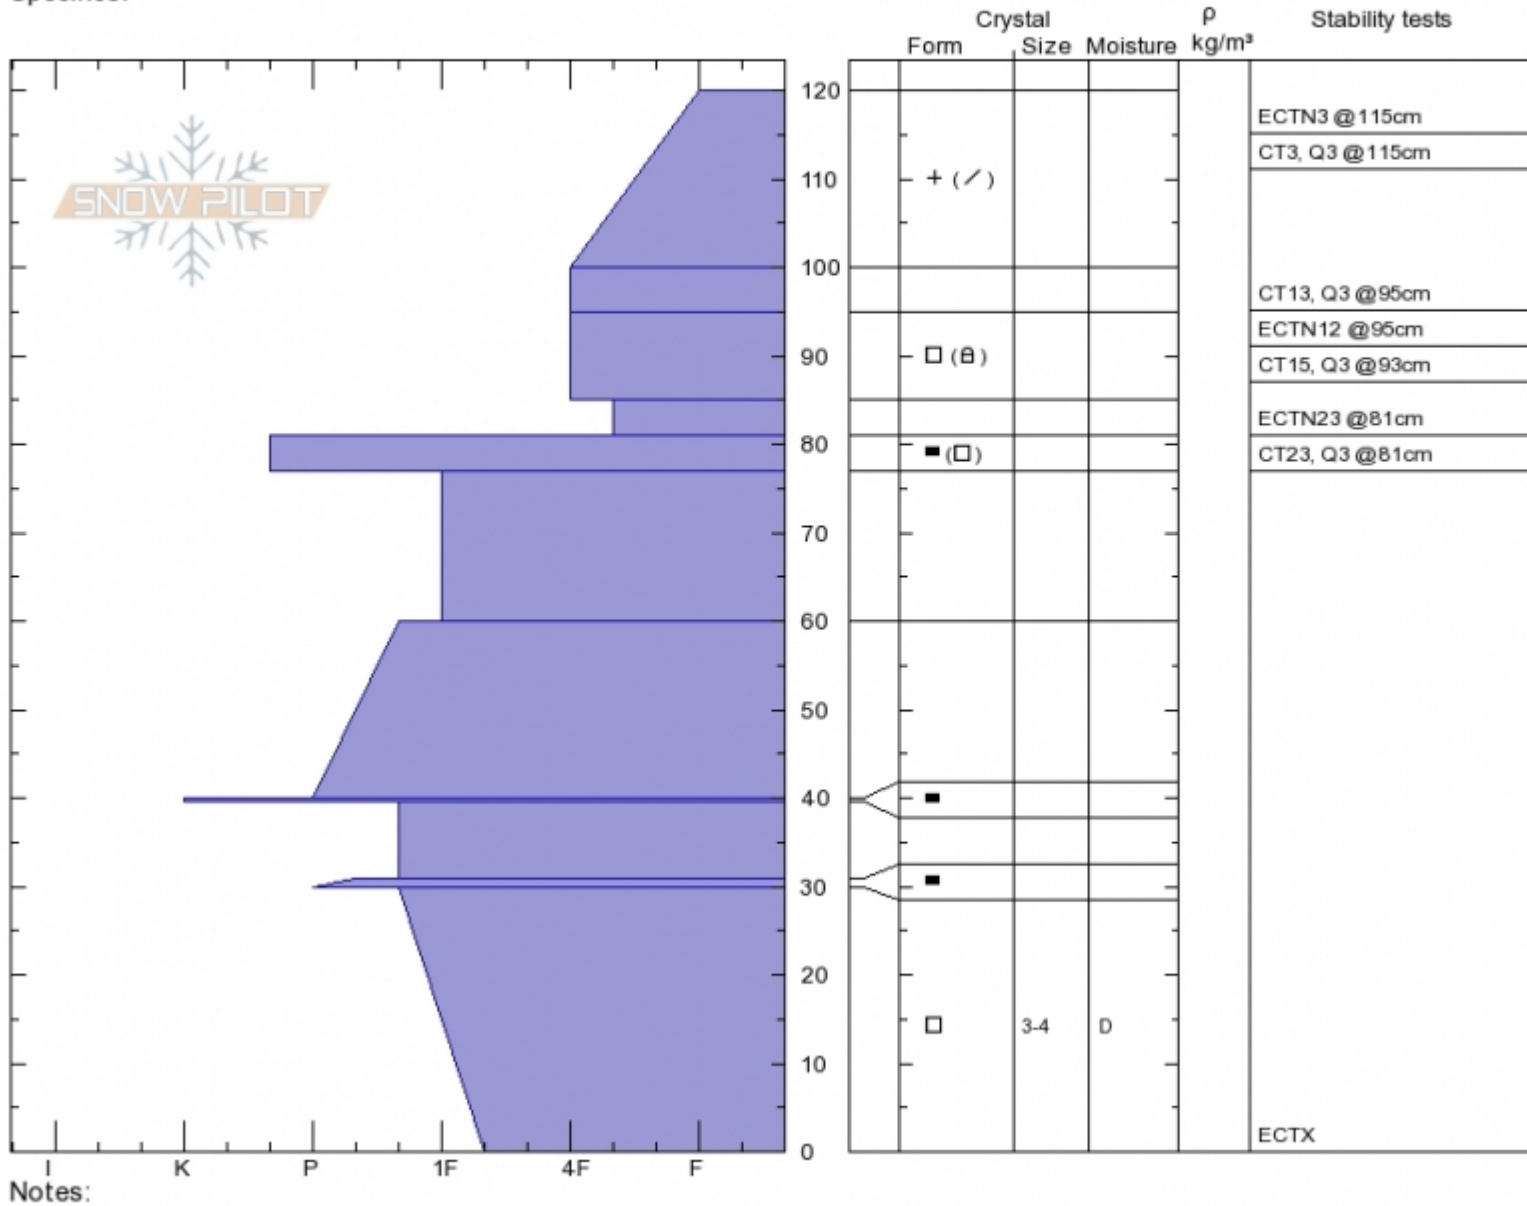

Main Fork
Gallatin Range-N
MT
 Elevation: **7844 ft**
 Aspect: **80°**
 Specifics:

Gabrielle Antonioli
Tue Dec 5 15:57 2017
 Co-ord: **45.40755N, -110.95889W**
 Slope Angle: **25°**
 Wind Loading: **no**

Stability: **Good**
 Air Temperature: **-15°C**
 Sky Cover: **CLR**
 Precipitation: **NO**
 Wind: **W Light Breeze**

HS120 SP30
Stability Test Notes

Layer No
85-95: Pro

Advisory Region
 Northern Gallatin
 Longitude
 -110.96W
 Latitude
 45.41N
 Northern Gallatin, 2017-12-05