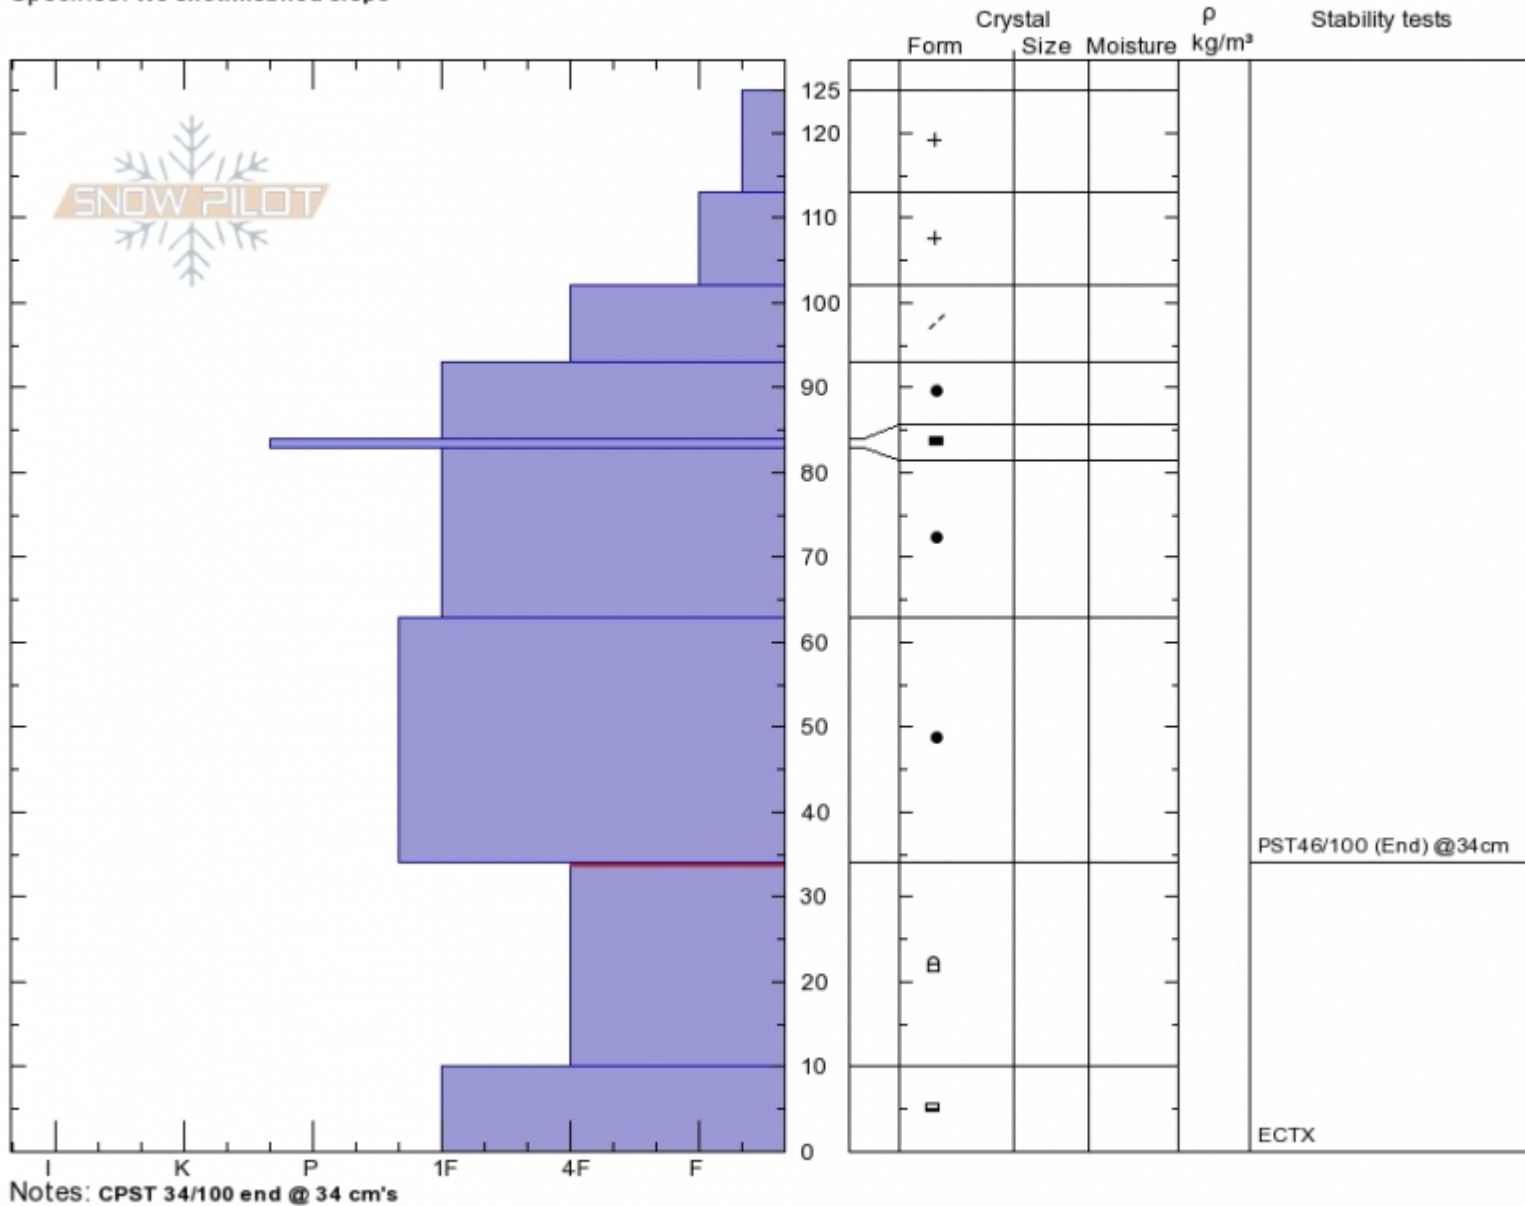

**Tepee Basin NE**  
**Madison Range-S**  
**MT**  
 Elevation: **9200 ft**  
 Aspect: **10°**  
 Specifics: **We snowmobiled slope**

**Eric Knoff**  
**Wed Dec 6 13:30 2017**  
 Co-ord:  
 Slope Angle: **13°**  
 Wind Loading: **no**

Stability: **Good**  
 Air Temperature: **-10°C**  
 Sky Cover: **CLR**  
 Precipitation: **NO**  
 Wind: **NW Light Breeze**

**HS125**  
**Stability Test Notes**

Layer No  
**10-34: Pr**

Advisory Region  
 Southern Madison  
 Southern Madison, 2017-12-08