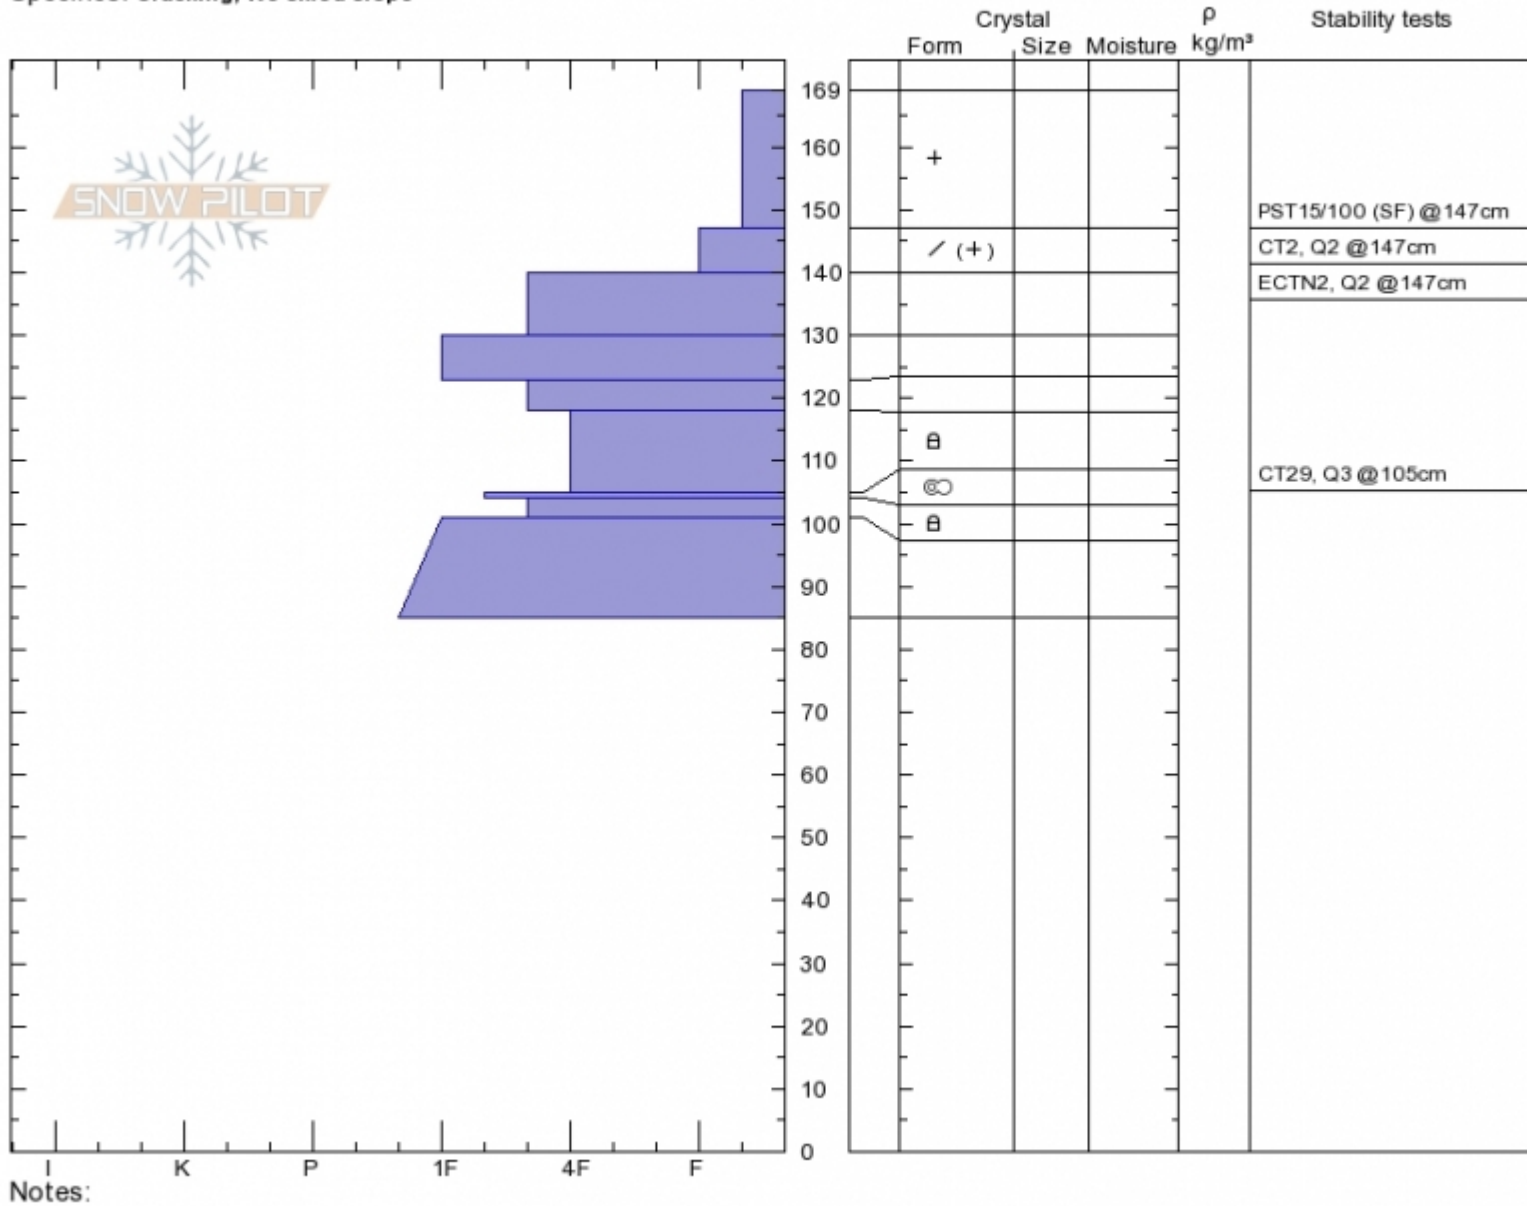

Maid of mist cirque  
 Gallatin Range-N  
 MT  
 Elevation: 9000 ft  
 Aspect: 50°  
 Specifics: Cracking; We skied slope

Alex Marienthal  
 Sat Dec 16 13:00 2017  
 Co-ord: 45.41687N, -110.97354W  
 Slope Angle: 20°  
 Wind Loading: previous

Stability: Fair  
 Air Temperature:  
 Sky Cover: OVC  
 Precipitation: S2  
 Wind: Calm

HS169  
 Stability Test Notes

Layer No

Advisory Region  
 Northern Gallatin  
 Northern Gallatin, 2017-12-16