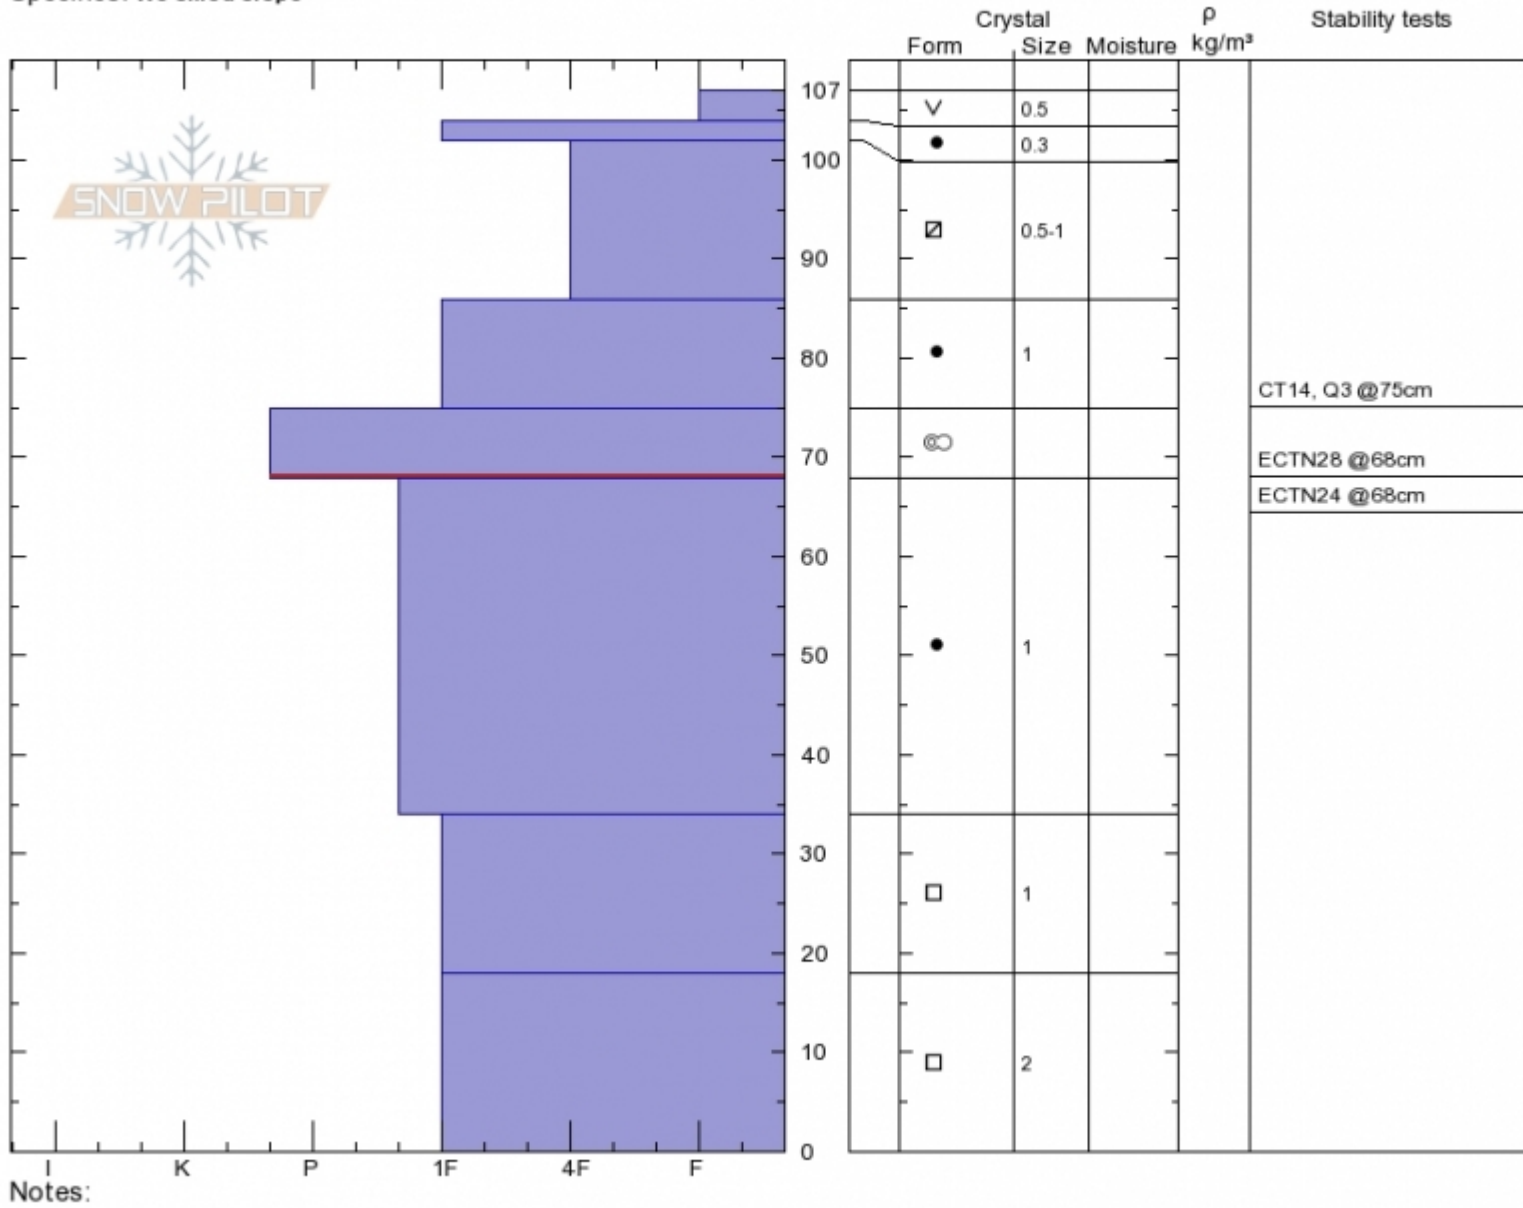

South of Buck Ridge
 Madison Range-N
 MT
 Elevation: 9400 ft
 Aspect: 45°
 Specifics: We skied slope

Dave Zinn
 Fri Dec 15 14:00 2017
 Co-ord: 45.15278N, -111.38626W
 Slope Angle: 30°
 Wind Loading: no

Stability: **Good**
 Air Temperature:
 Sky Cover: **BKN**
 Precipitation: **NO**
 Wind: **Calm**

HS107 PF30
 Stability Test Notes
 68:

Layer No
 68-75: Pr

Advisory Region
 Northern Madison
 Northern Madison, 2017-12-17