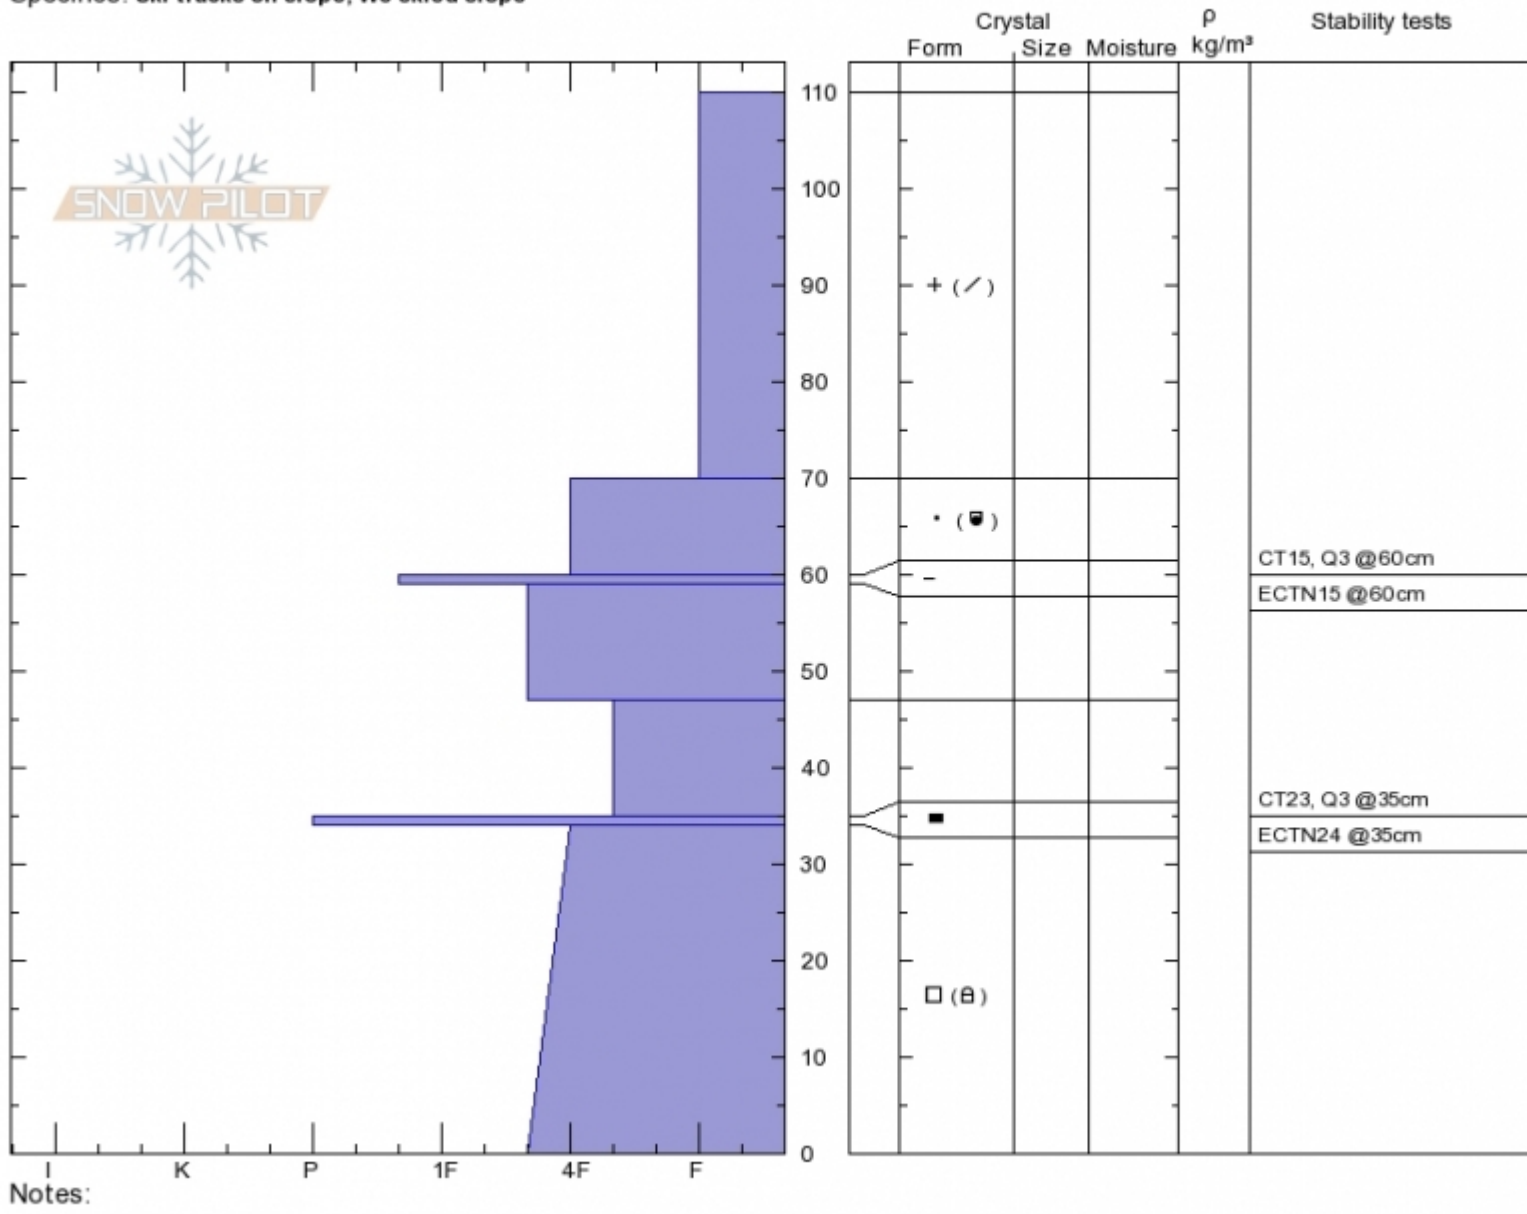

E. Ridge Blackmore
Gallatin Range-N
MT
 Elevation: **9570 ft**
 Aspect: **90°**
 Specifics: **Ski tracks on slope; We skied slope**

Gabrielle Antonioli
Sun Dec 17 14:30 2017
 Co-ord: **45.45072N, -111.00895W**
 Slope Angle: **27°**
 Wind Loading: **yes**

Stability: **Good**
 Air Temperature:
 Sky Cover: **SCT**
 Precipitation:
 Wind: **W Moderate**

HS110
Stability Test Notes

Layer No

Notes:
 Advisory Region
 Northern Gallatin
 Longitude
 -111.01W
 Latitude
 45.45N
 Northern Gallatin, 2017-12-17