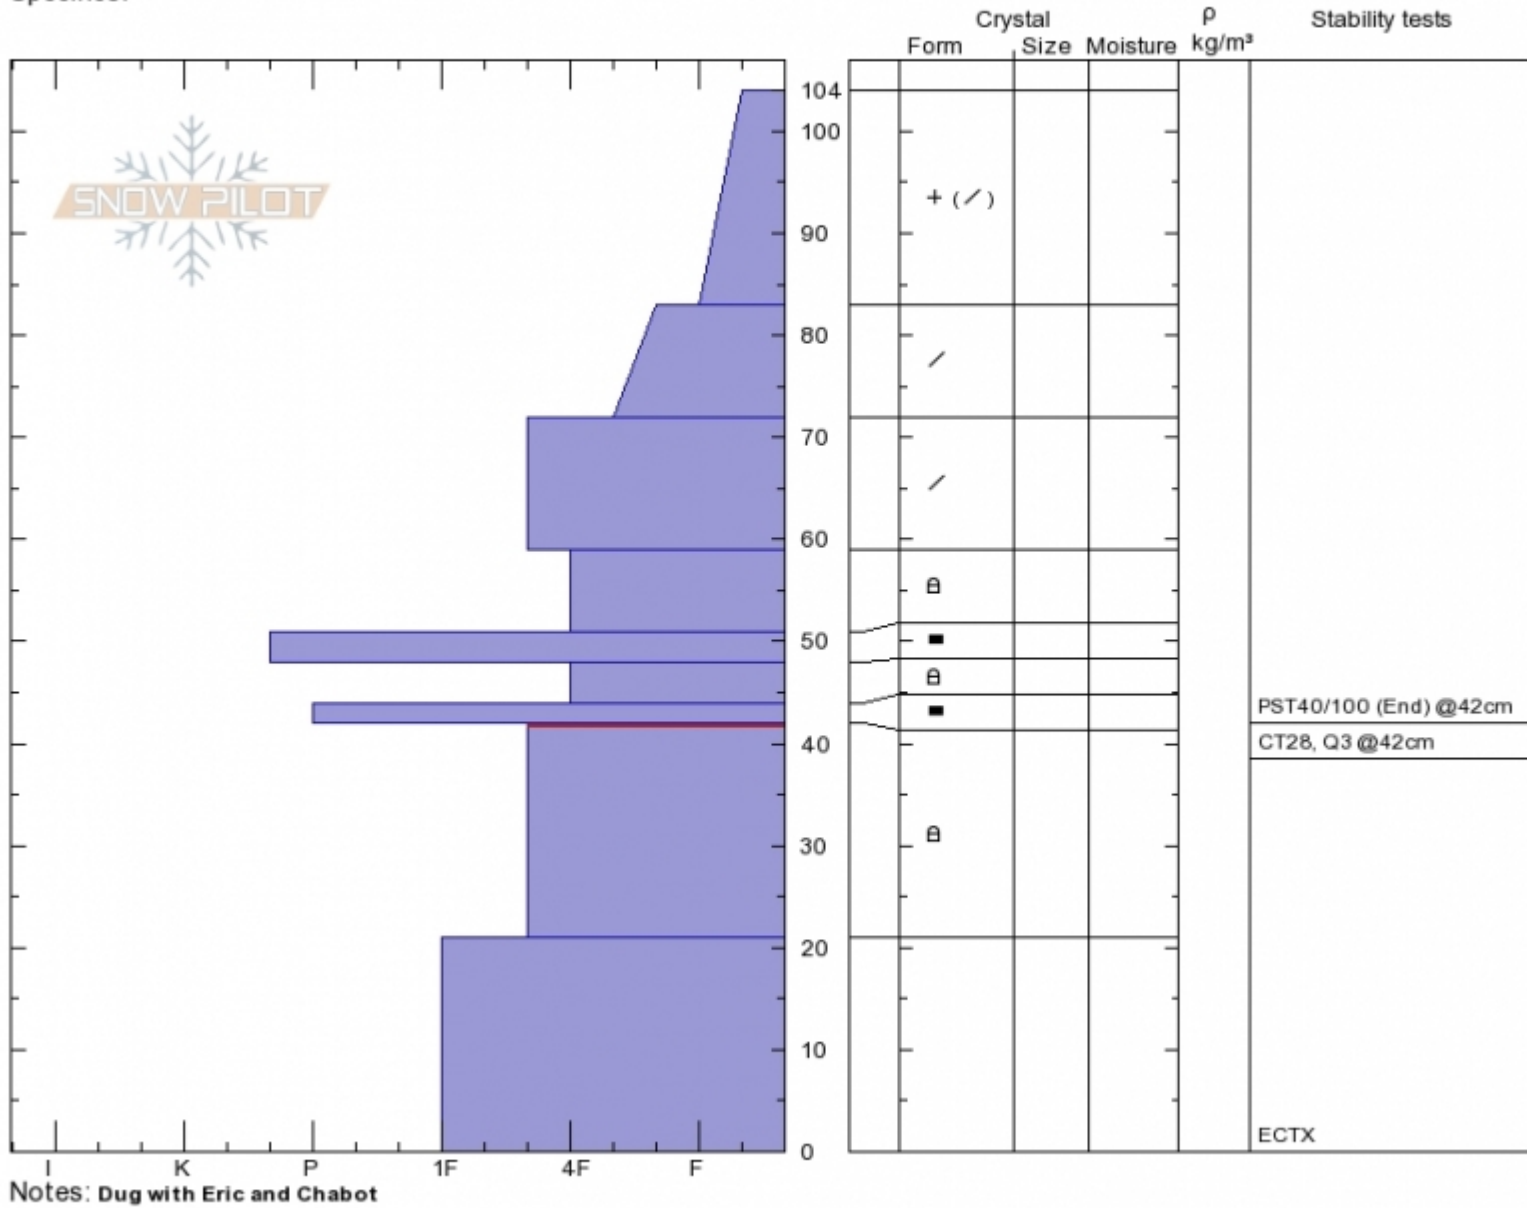

Mt. Ellis Shoulder
Gallatin Range-N
MT
 Elevation: **7850 ft**
 Aspect: **50°**
 Specifics:

Gabrielle Antonioli
Tue Dec 19 10:20 2017
 Co-ord: **45.57388N, -110.94715W**
 Slope Angle: **32°**
 Wind Loading: **no**

Stability: **Good**
 Air Temperature: **-1°C**
 Sky Cover: **OVC**
 Precipitation: **NO**
 Wind: **Calm**

HS104
 Stability Test Notes
42: CPST 40/100(End)@ 48

Layer No
21-42: Pro

Advisory Region
 Northern Gallatin

Forecast link: [GNFAC Avalanche Advisory for Wed Dec 20, 2017](#)
 Northern Gallatin, 2017-12-20