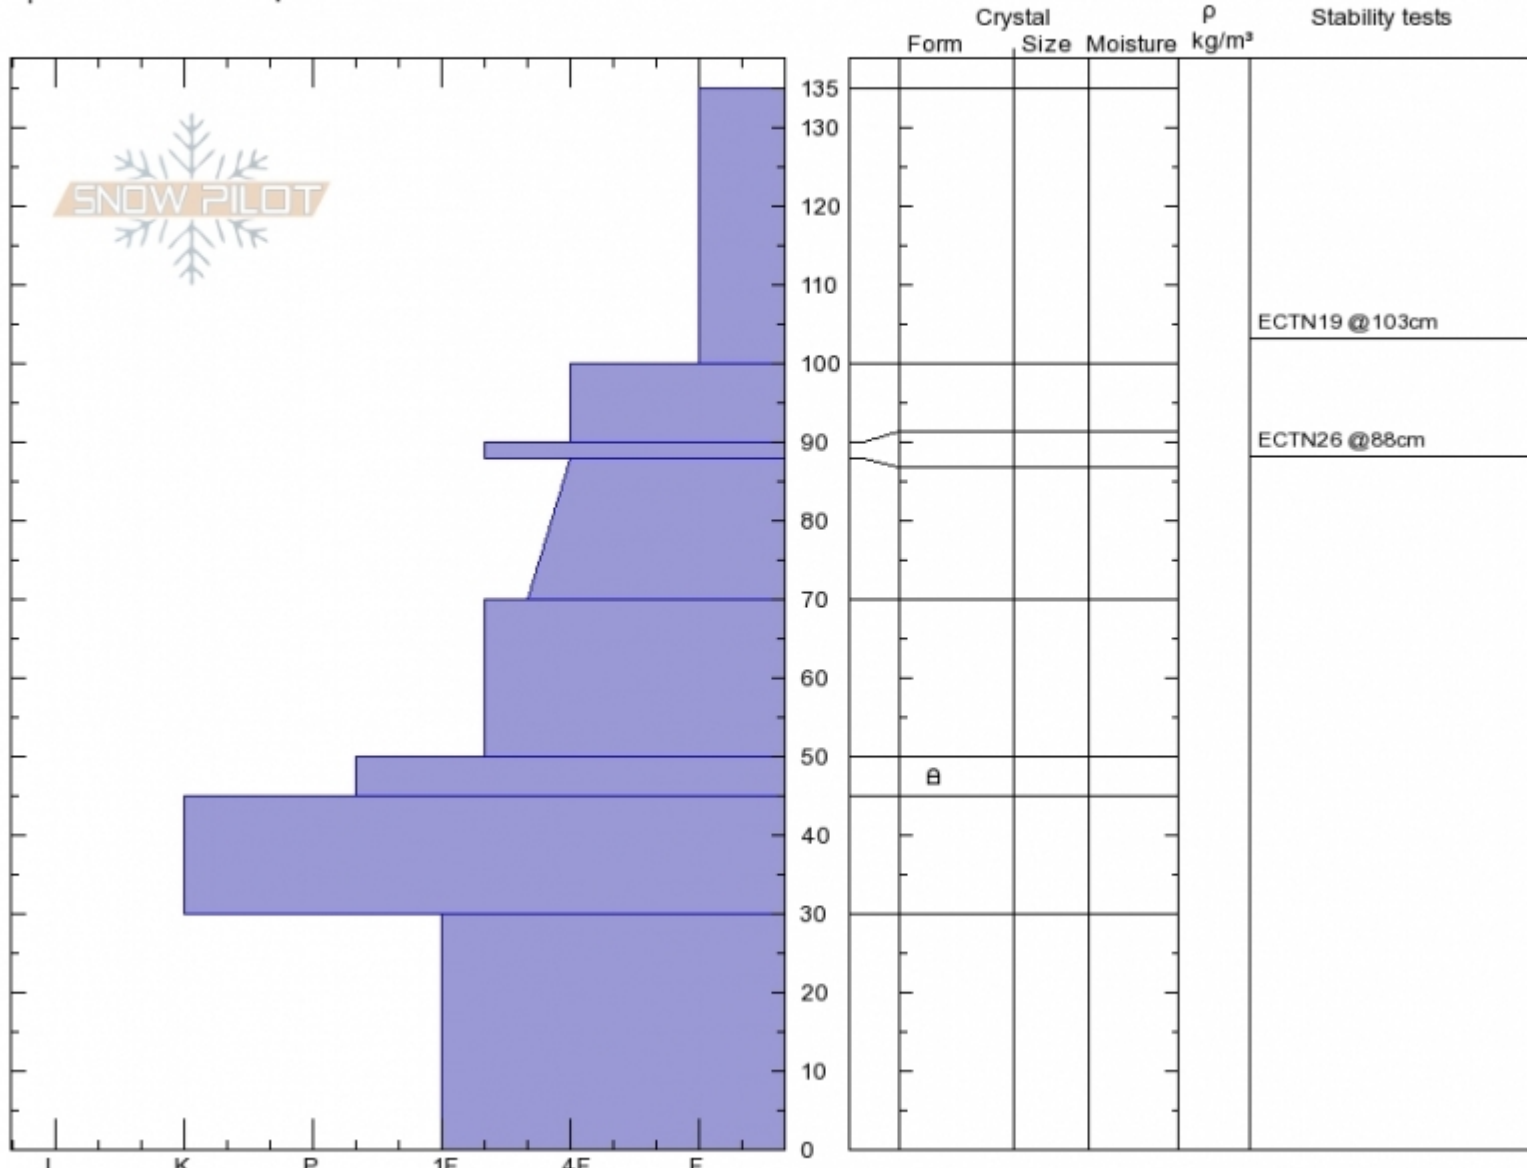

lower east Mt Republic
 Absaroka Range
 MT
 Elevation: 8600 ft
 Aspect: 75°
 Specifics: We skied slope

Beau Fredlund
 Wed Dec 27 14:00 2017
 Co-ord: 44.99891N, -109.94081E
 Slope Angle: 25°
 Wind Loading:

Stability:
 Air Temperature:
 Sky Cover: OVC
 Precipitation: S-1
 Wind:

HS135
 Stability Test Notes

Layer No
 88-90: Pro

Notes: Snowpit location doesn't see a lot of direct sun this time of year, despite being in an open meadow, and east facing.