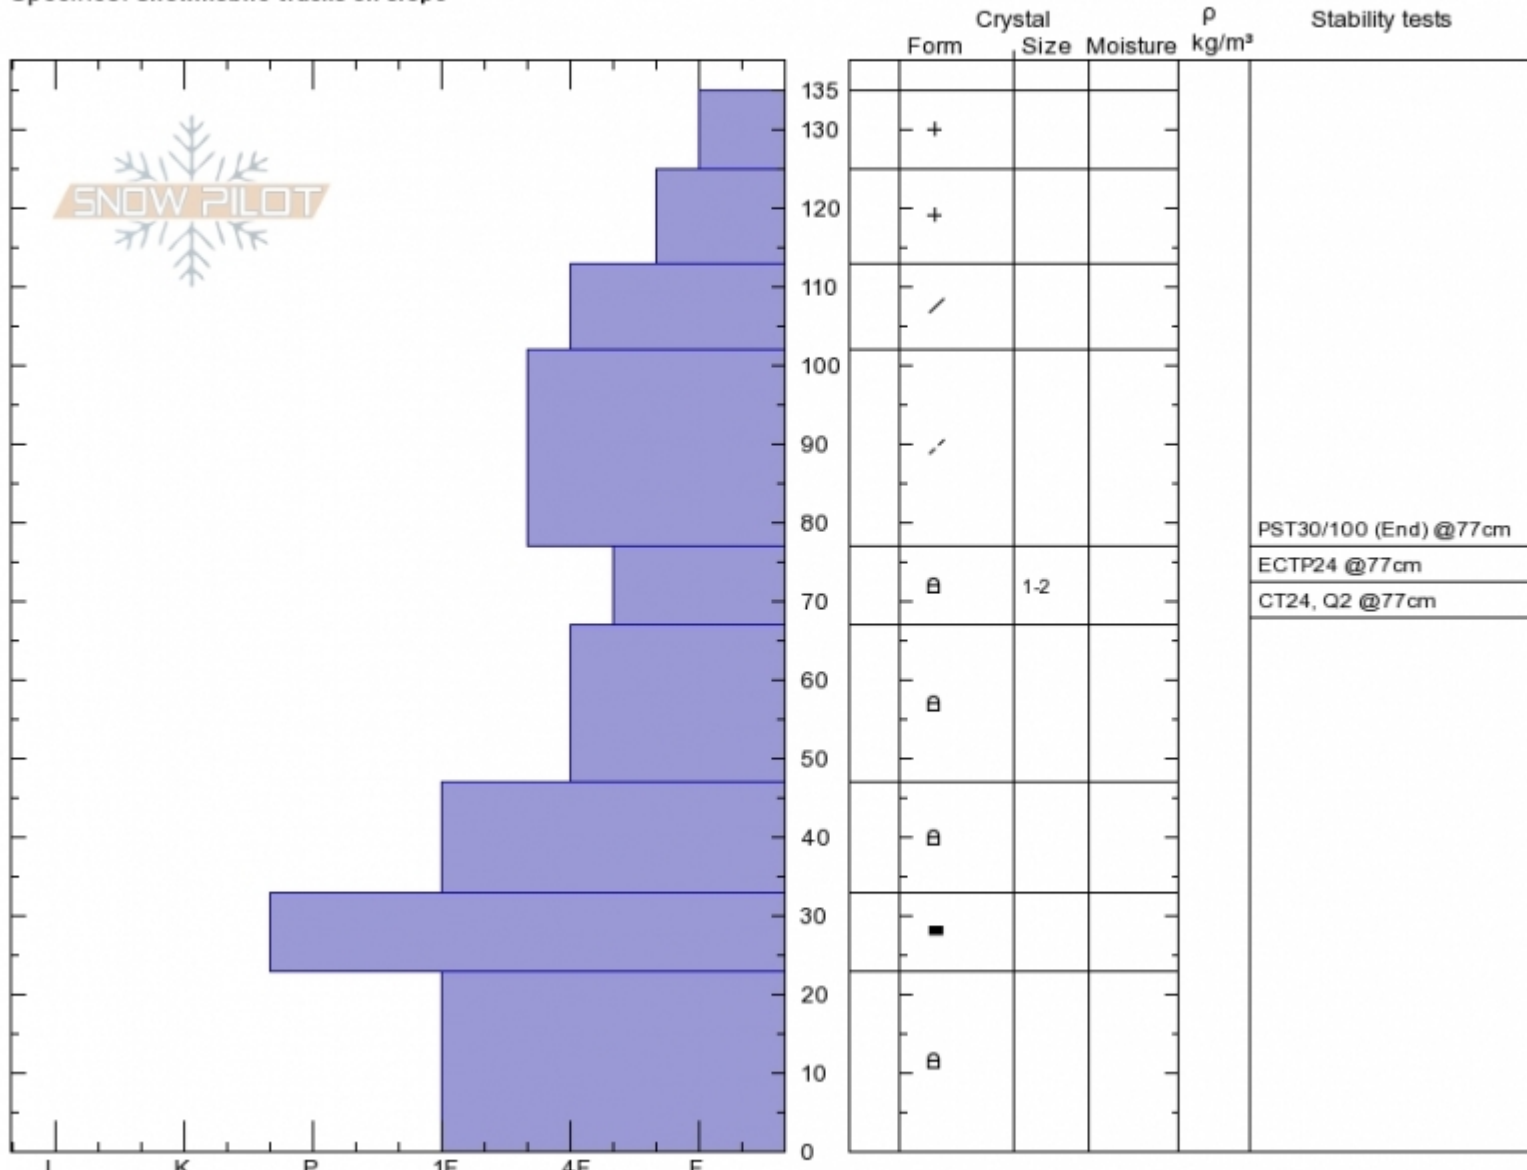

Cooke City  
 Cooke City  
 MT  
 Elevation: 9500 ft  
 Aspect: 250°  
 Specifics: Snowmobile tracks on slope

Eric Knoff  
 Wed Jan 3 12:30 2018  
 Co-ord: 45.07763N, -109.93933W  
 Slope Angle: 26°  
 Wind Loading:

Stability: Fair  
 Air Temperature: -6°C  
 Sky Cover: CLR  
 Precipitation: NO  
 Wind: Calm

HS135  
 Stability Test Notes

Layer No  
 67-77: Pr

Notes: Where the snowpack is shallower, such as this location, the pack is much weaker.

CPST 30/100 end @ 77 cm's

Advisory Region  
 Cooke City  
 Cooke City, 2018-01-06