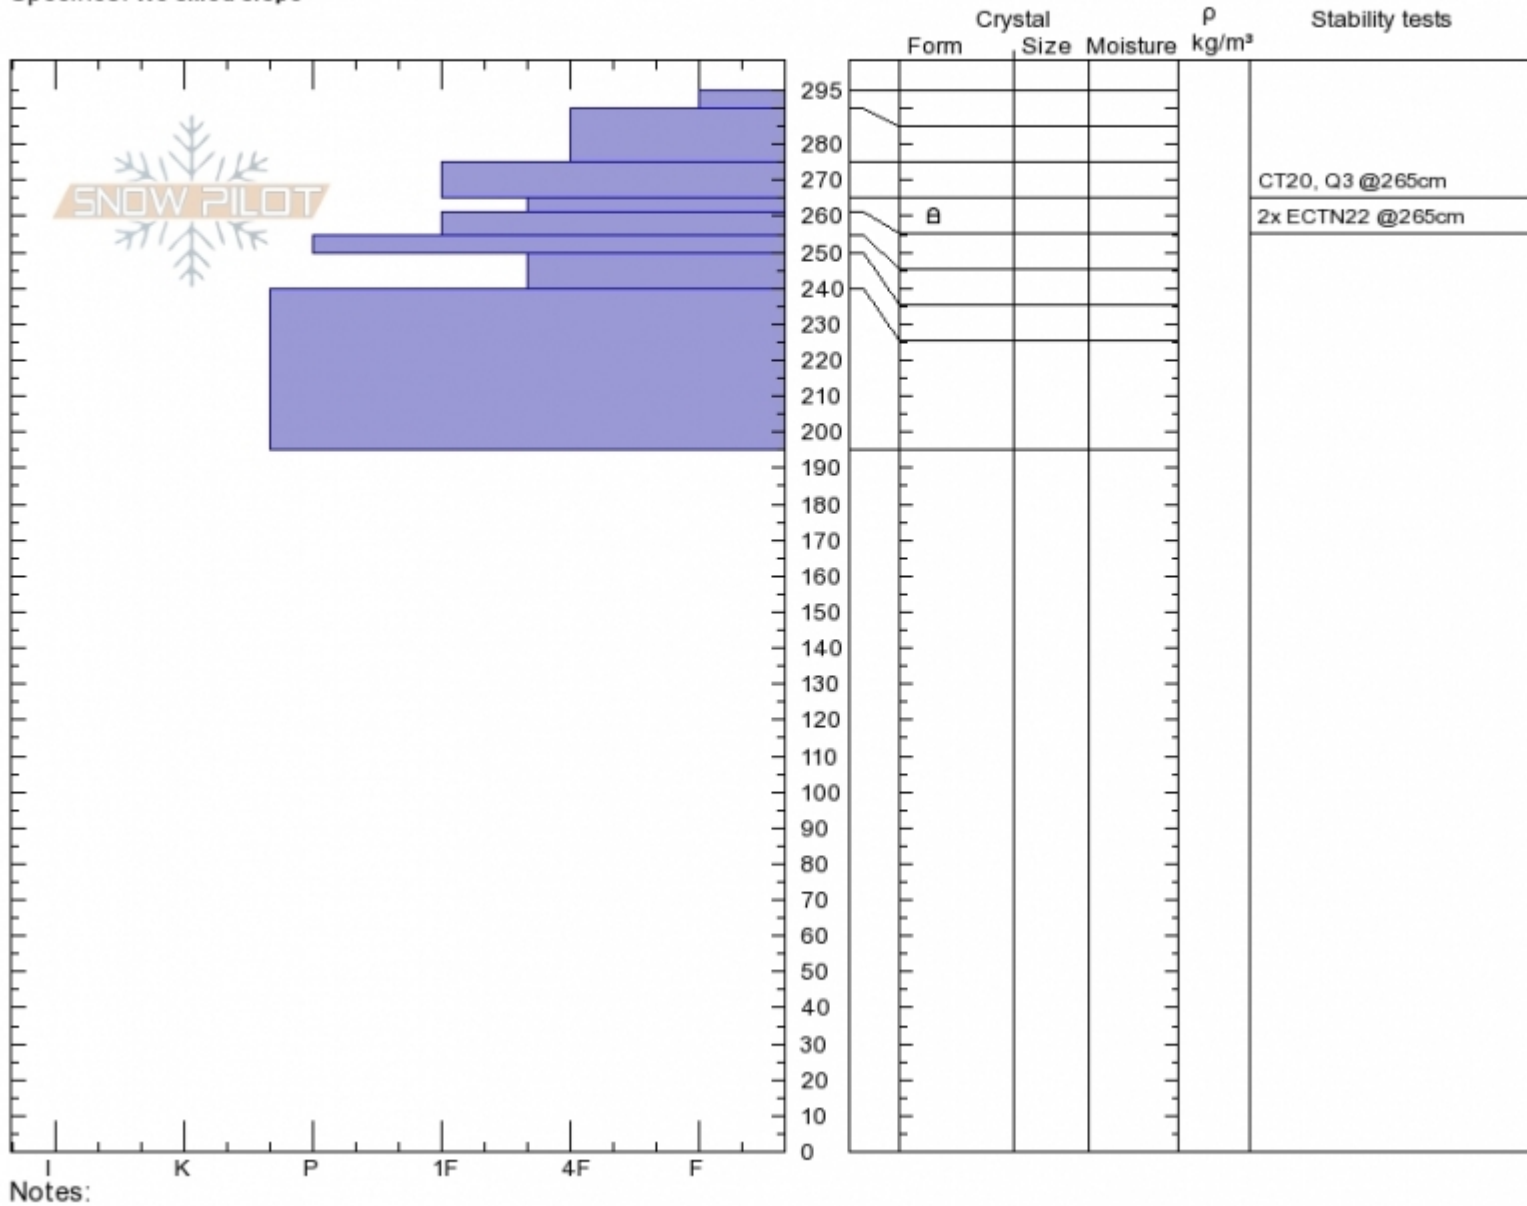

Mt. Blackmore East
Gallatin Range-N
MT
 Elevation: **9912 ft**
 Aspect: **98°**
 Specifics: **We skied slope**

Alex Marienthal
Sat Jan 6 12:00 2018
 Co-ord: **45.44404N, -111.00181W**
 Slope Angle: **35°**
 Wind Loading: **previous**

Stability: **Good**
 Air Temperature:
 Sky Cover: **BKN**
 Precipitation: **S1**
 Wind: **SW Light Breeze**

HS295
Stability Test Notes

Layer No

Advisory Region
 Northern Gallatin
 Northern Gallatin, 2018-01-06