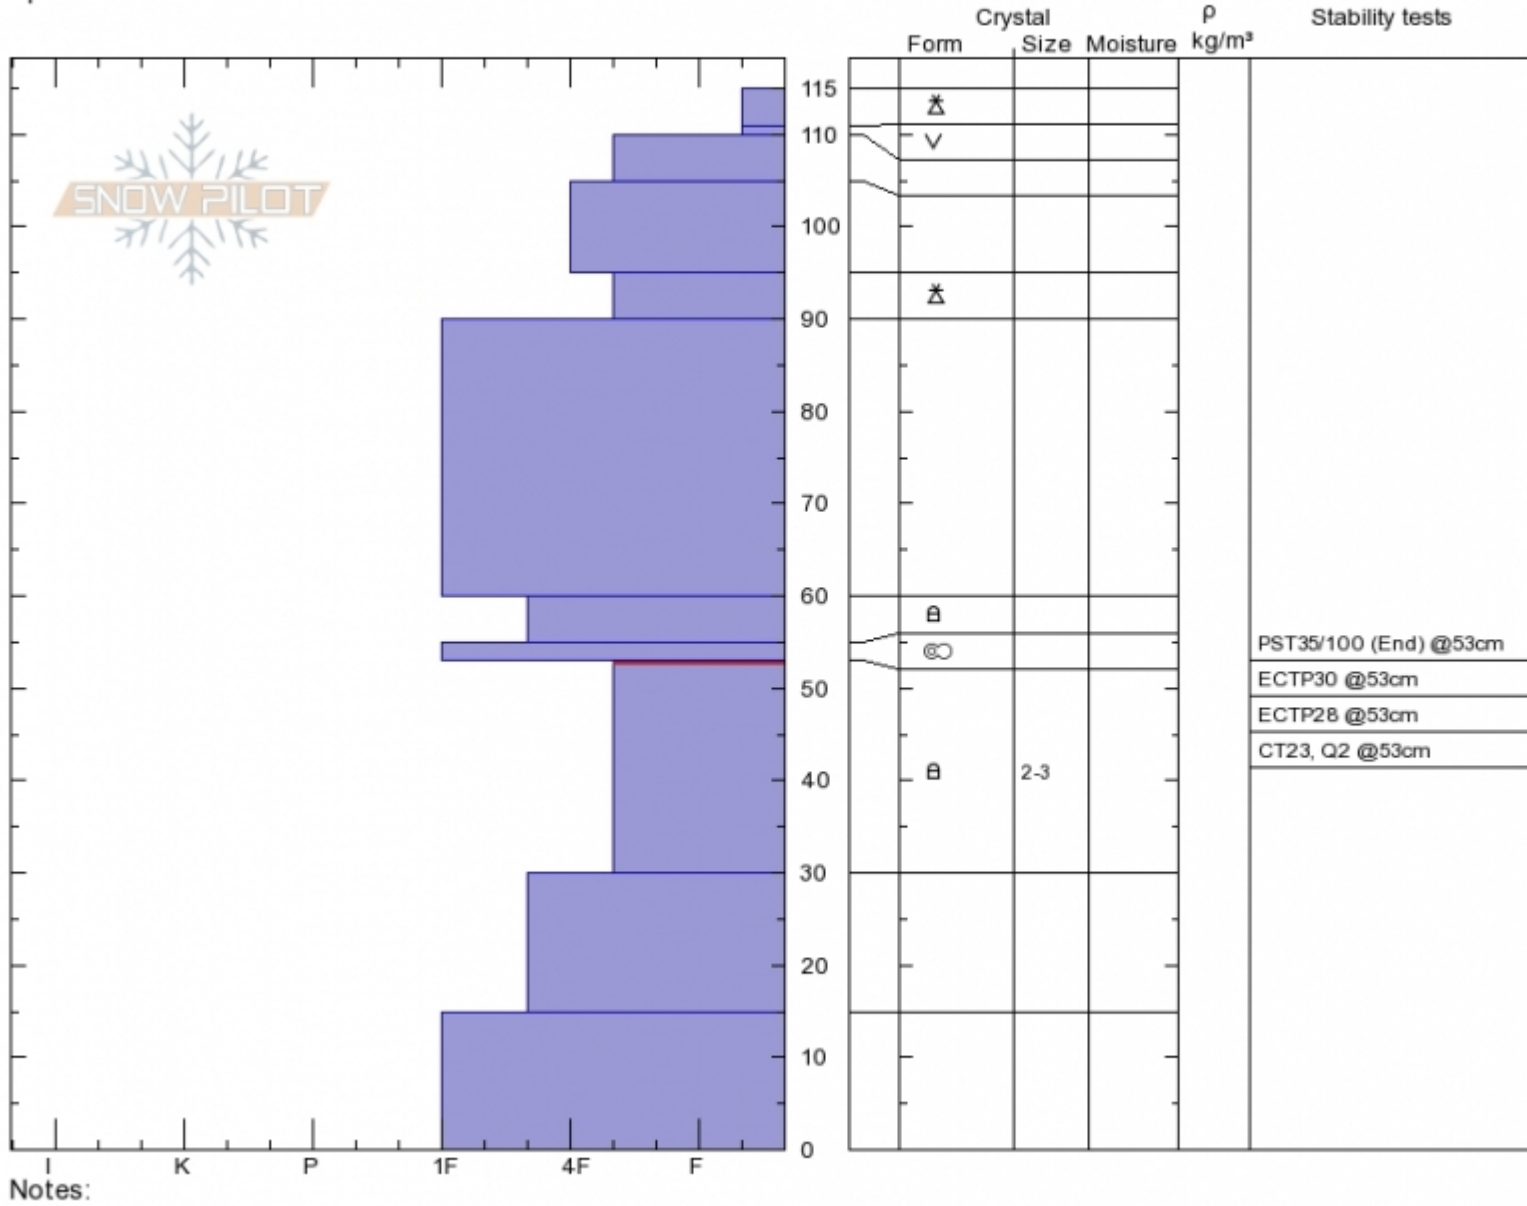

**McAtee Basin**  
**Madison Range-N**  
**MT**  
 Elevation: **9775 ft**  
 Aspect: **80°**  
 Specifics:

**Alex Marienthal**  
**Sun Jan 7 12:16 2018**  
 Co-ord: **45.17206N, -111.44507W**  
 Slope Angle: **37°**  
 Wind Loading: **no**

Stability: **Fair**  
 Air Temperature: **-3°C**  
 Sky Cover: **SCT**  
 Precipitation: **NO**  
 Wind: **Calm**

**HS115 PF20**  
**Stability Test Notes**

Layer No  
**30-53: Pr**

Advisory Region  
 Northern Madison  
 Northern Madison, 2018-01-08