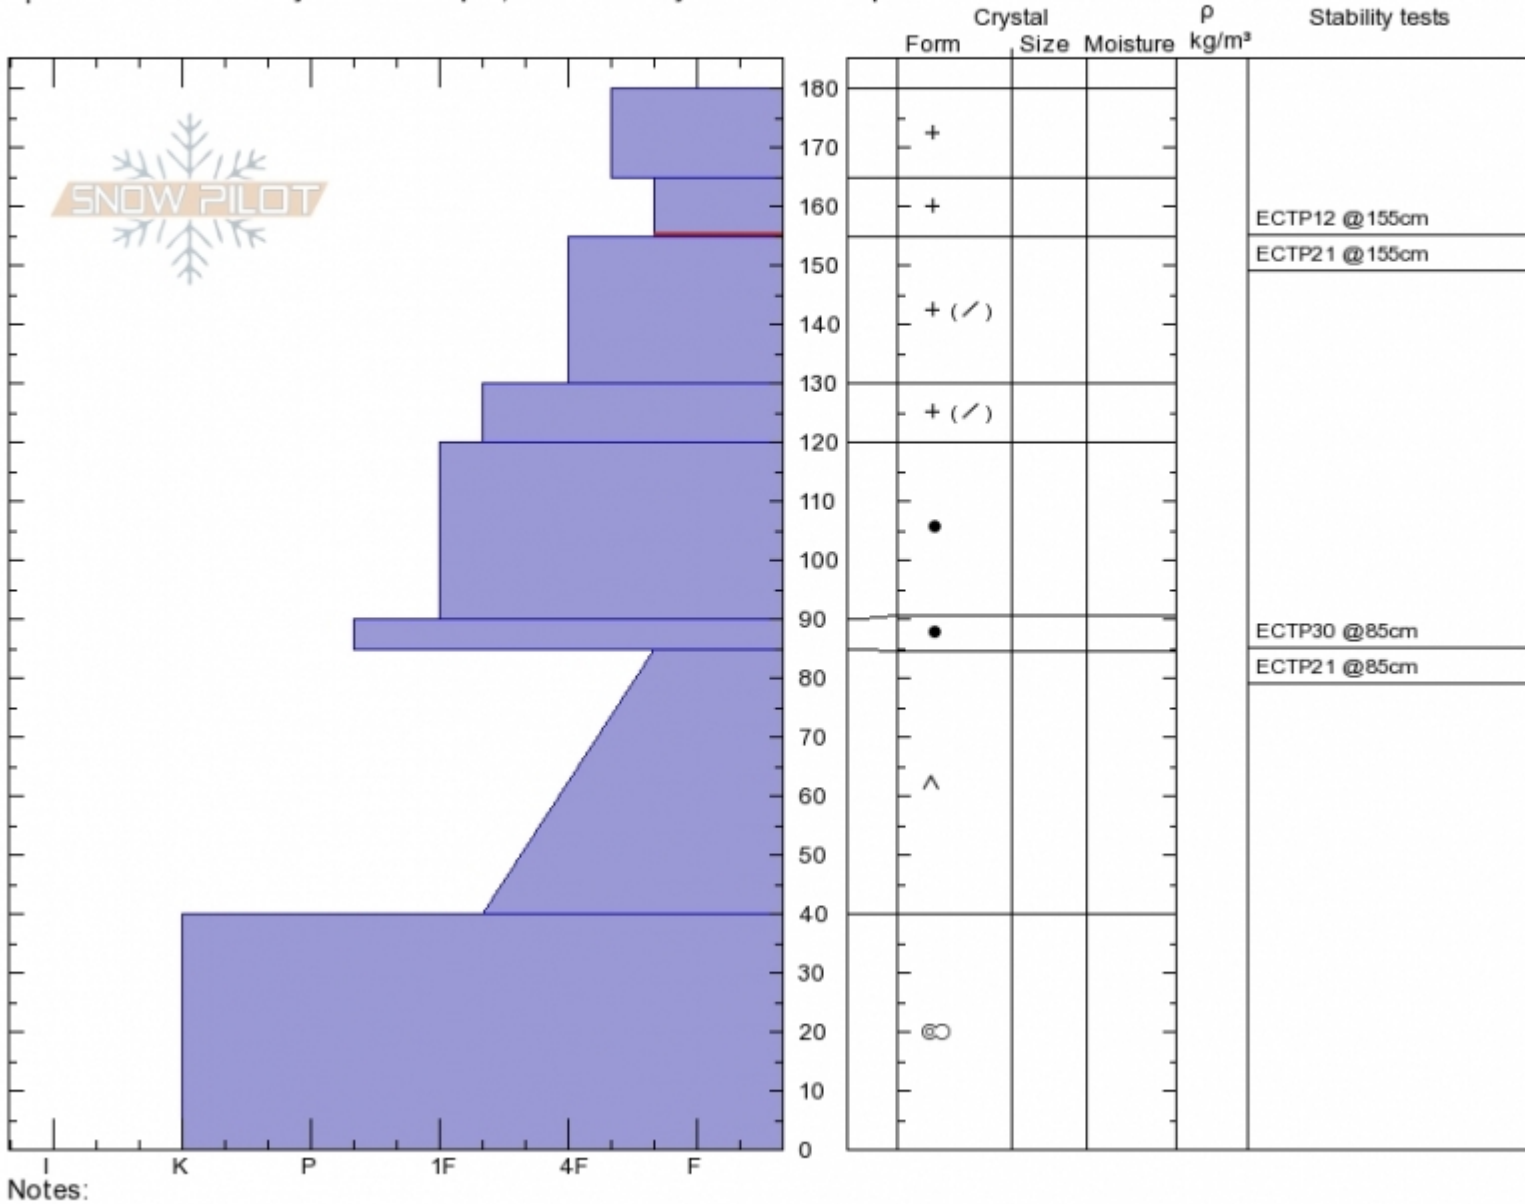

Jones Crk.
Bridger Range
MT
 Elevation: **8400 ft**
 Aspect: **275°**

Alex Marienthal
Mon Jan 15 10:45 2018
 Co-ord: **45.82405N, -110.93309W**
 Slope Angle: **35°**
 Wind Loading: **no**

Stability: **Poor**
 Air Temperature:
 Sky Cover: **SCT**
 Precipitation: **NO**
 Wind: **W Moderate**

HS180
Stability Test Notes
85: +2 shoulder taps

Layer No
155-165: P

Specifics: Recent activity on similar slopes; Recent activity on different slopes

Advisory Region
 Bridger Range
 Bridger Range, 2018-01-15