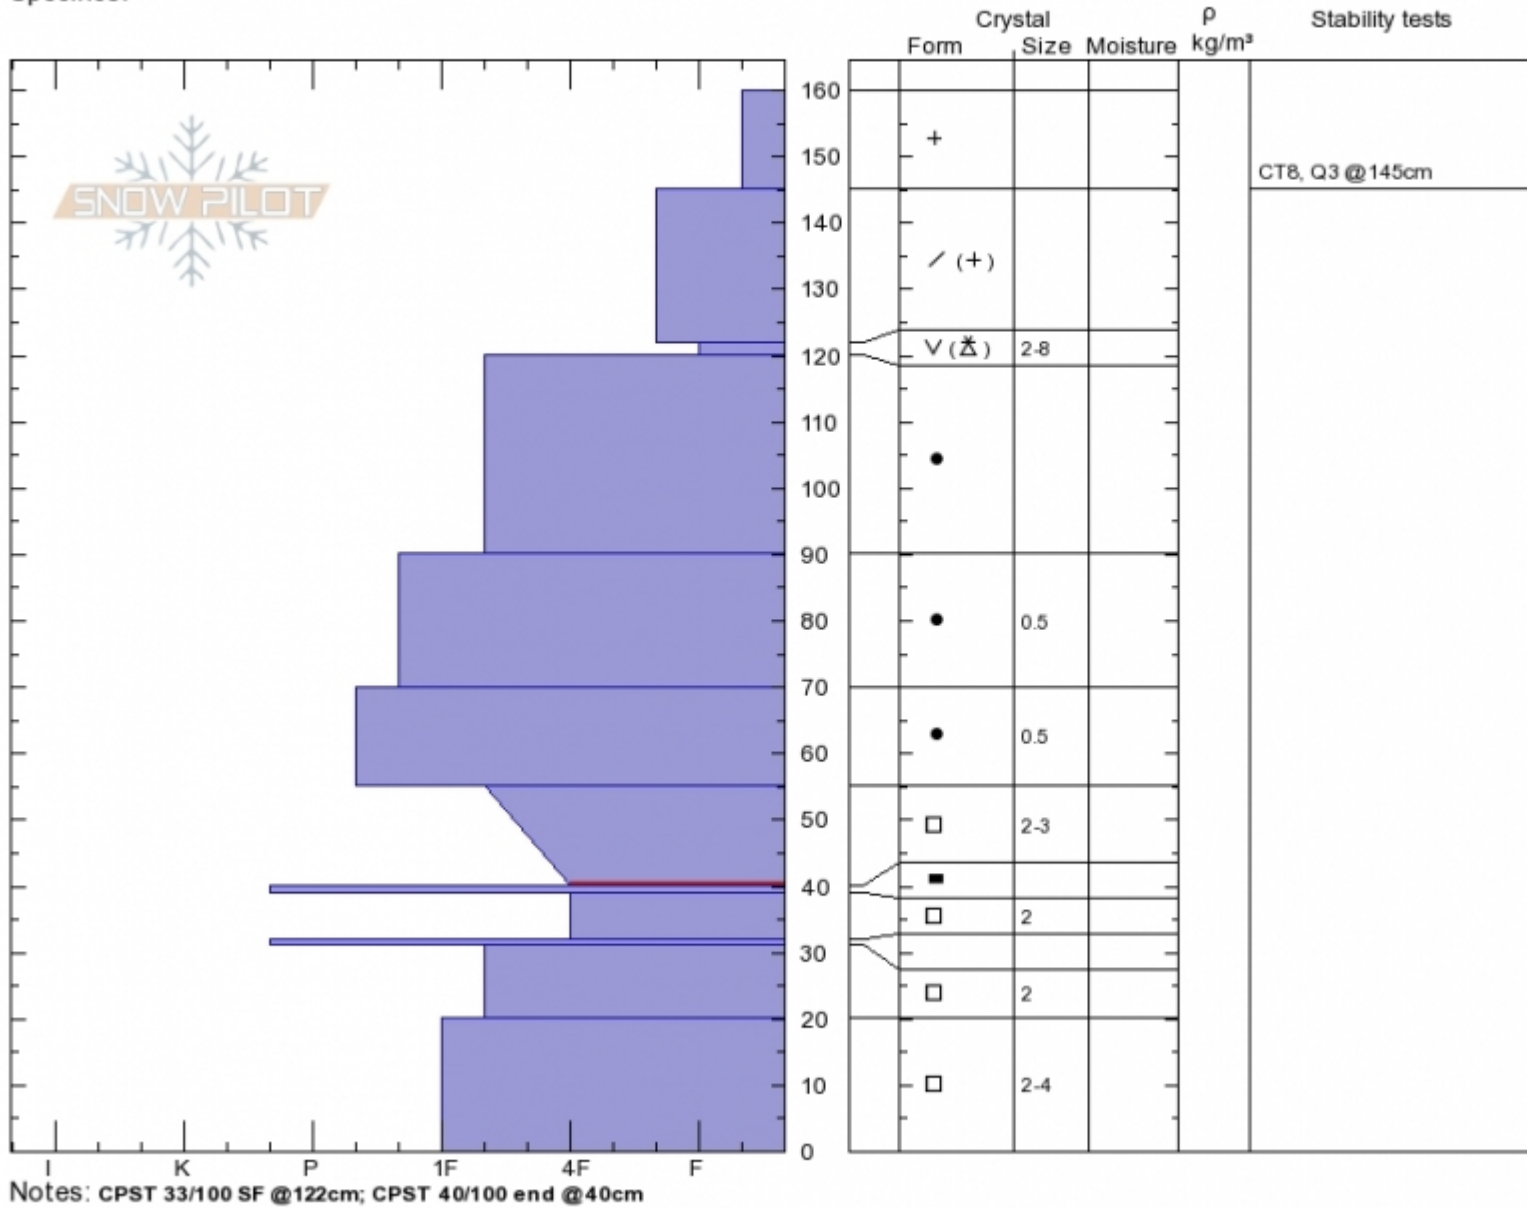

Ski Hill
Lionhead Range
MT
 Elevation: **8130 ft**
 Aspect: **70°**
 Specifics:

Doug Chabot-Admin
Tue Jan 23 12:30 2018
 Co-ord: **44.70228N, -111.29568W**
 Slope Angle: **24°**
 Wind Loading: **previous**

Stability: **Good**
 Air Temperature: **-7°C**
 Sky Cover: **BKN**
 Precipitation: **NO**
 Wind: **SW Light Breeze**

HS160
 Stability Test Notes

Layer No
 120-122: s
 40-55: Pr

Advisory Region
 Lionhead Range

Forecast link: [GNFAC Avalanche Advisory for Thu Jan 25, 2018](#) [GNFAC Avalanche Advisory for Fri Jan 26, 2018](#)

Lionhead Range, 2018-01-24