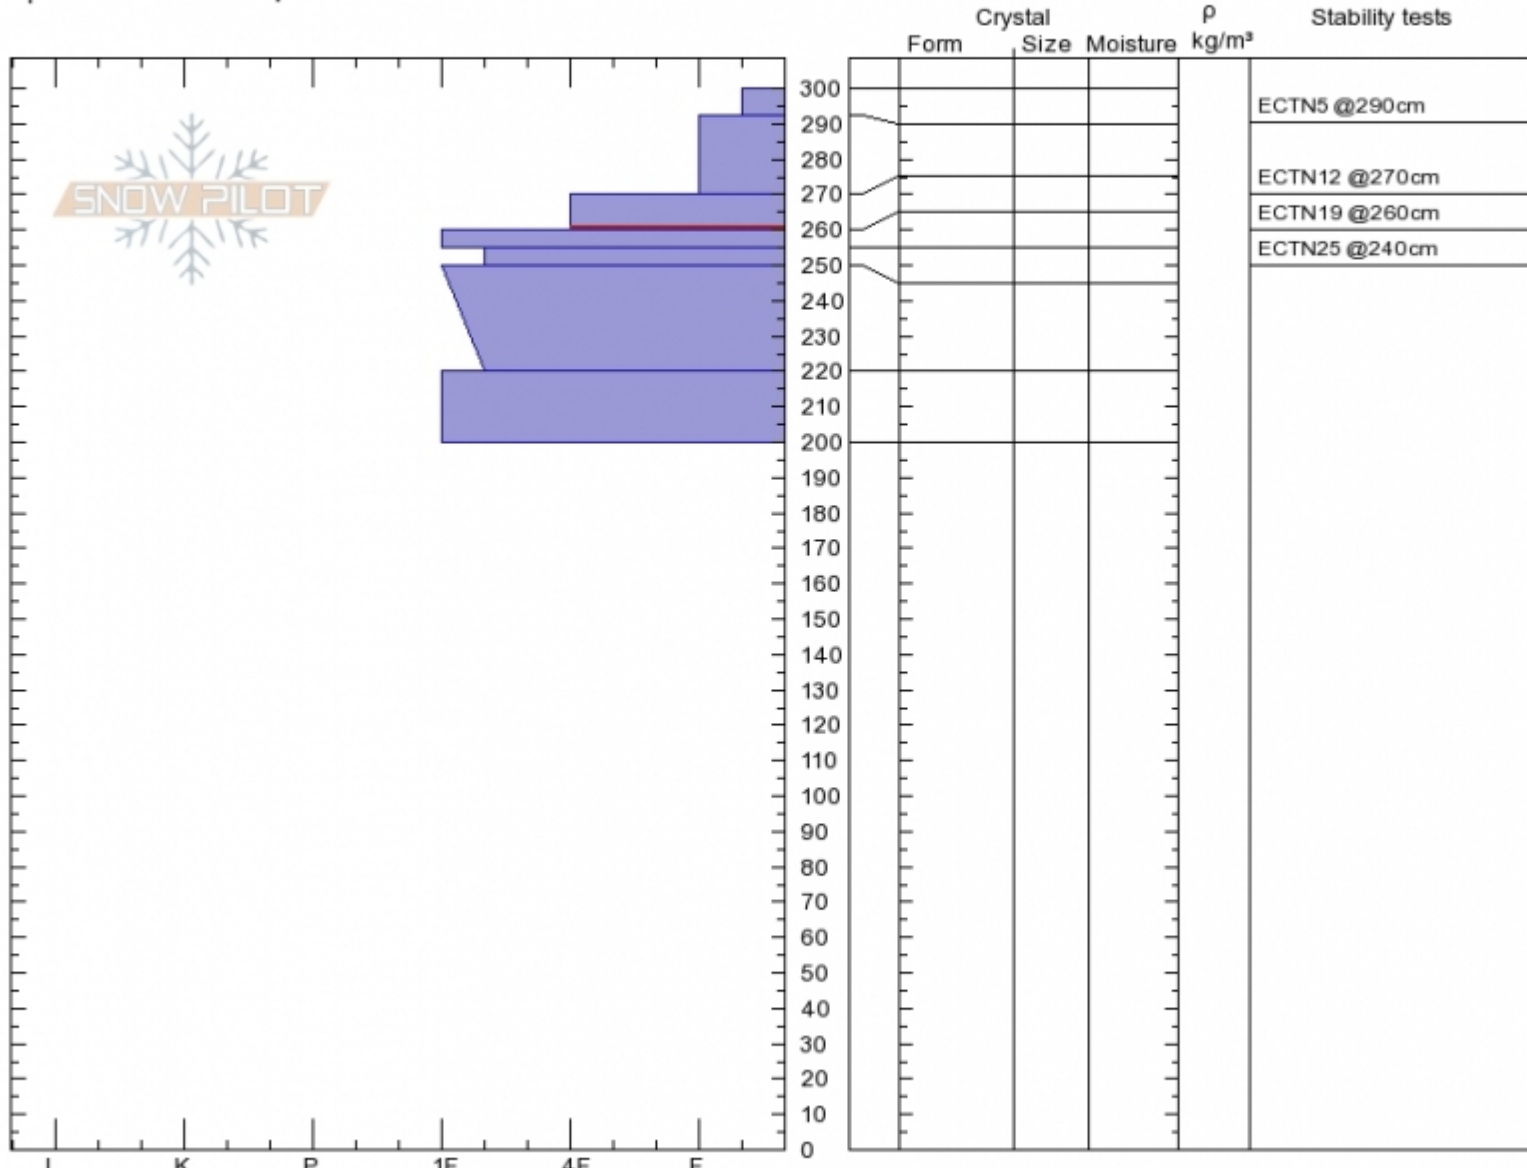

north Barronette  
 Beartooths  
 MT  
 Elevation: 8700 ft  
 Aspect: 145°  
 Specifics: We skied slope

Beau Fredlund  
 Tue Feb 6 11:00 2018  
 Co-ord: 45.00964N, -110.05951E  
 Slope Angle: 31°  
 Wind Loading:

Stability:  
 Air Temperature: -3°C  
 Sky Cover: BKN  
 Precipitation: S2  
 Wind: SW Light Breeze

HS300  
 Stability Test Notes

Layer No  
 260-270: F  
 255-260: V

Notes: Skied phenomenal. So signs of instability.