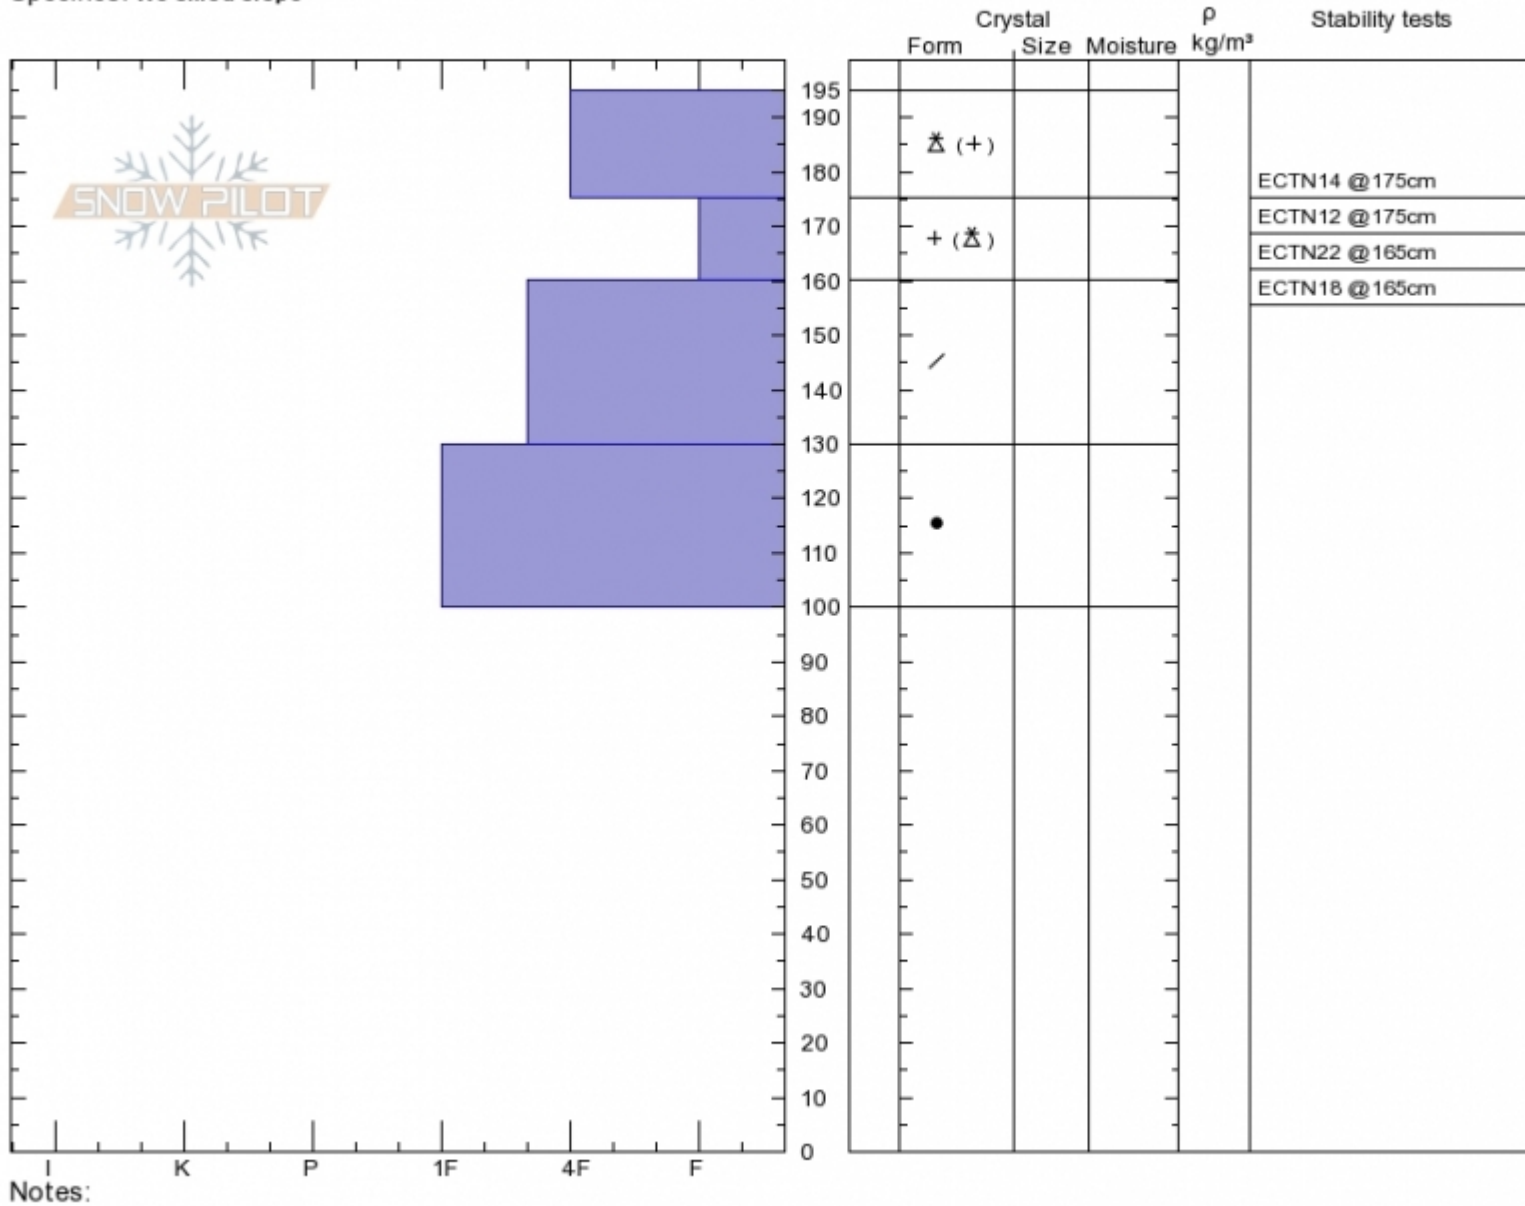

**N. Bridgers**  
**Bridger Range**  
**MT**  
 Elevation: **8130 ft**  
 Aspect: **160°**  
 Specifics: **We skied slope**

**Gabrielle Antonioli**  
**Wed Feb 7 13:00 2018**  
 Co-ord: **45.93249N, -110.97307W**  
 Slope Angle: **27°**  
 Wind Loading: **previous**

Stability: **Fair**  
 Air Temperature: **0°C**  
 Sky Cover: **BKN**  
 Precipitation: **GR**  
 Wind: **W Moderate**

**HS195**  
**Stability Test Notes**

Layer No

Advisory Region  
 Bridger Range  
 Longitude  
 -110.97W  
 Latitude  
 45.93N  
 Bridger Range, 2018-02-07