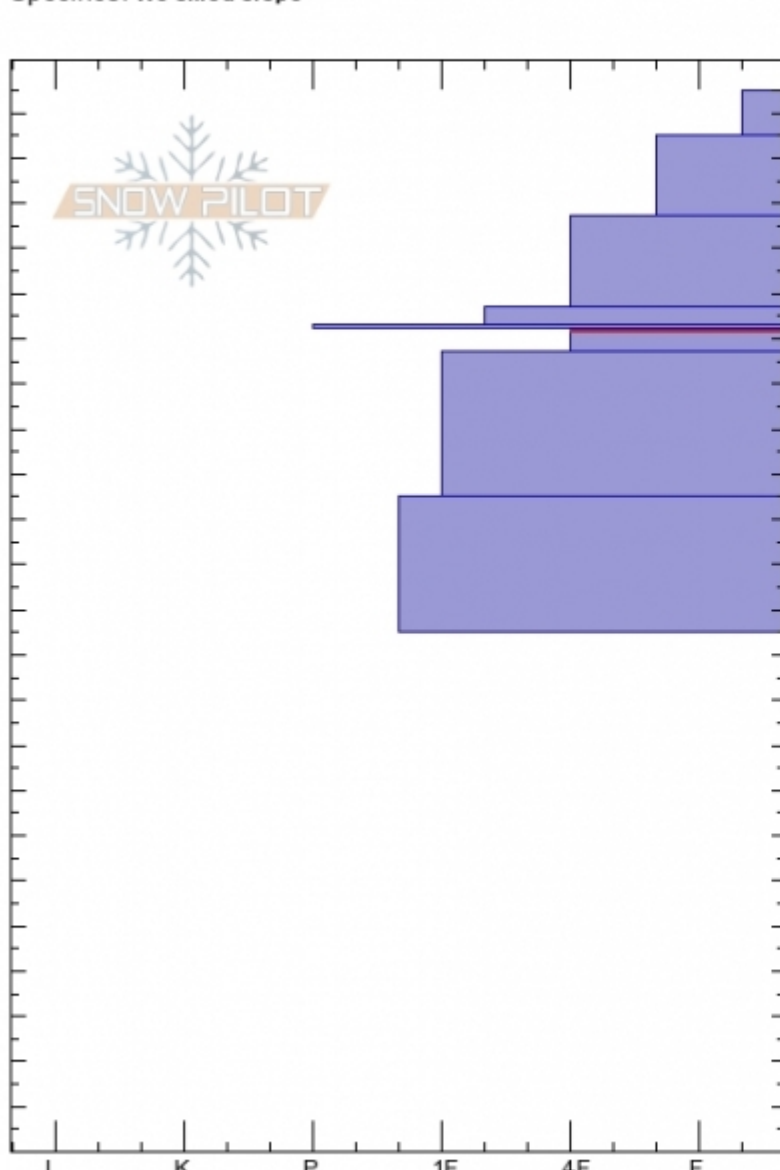

N Bridgers, Throne
Bridger Range
MT
 Elevation: **8000 ft**
 Aspect: **70°**
 Specifics: **We skied slope**

Eric Knoff
Fri Feb 9 12:00 2018
 Co-ord: **45.88336N, -110.94998W**
 Slope Angle: **33°**
 Wind Loading:

Stability:
 Air Temperature: **-10°C**
 Sky Cover: **BKN**
 Precipitation: **S-1**
 Wind: **N Moderate**

HS235
 Stability Test Notes

Layer No
177-182:

Crystal Form	Crystal Size	Moisture	ρ kg/m ³	Stability tests
+				
+				ECTN18 @220cm
+	(Δ)			CT18, Q2 @220cm
/				
■				
/				
•				
•				

Notes: Deep and stable snowpack despite 3" of SWE the previous 5 days.

Advisory Region
 Bridger Range
 Bridger Range, 2018-02-10