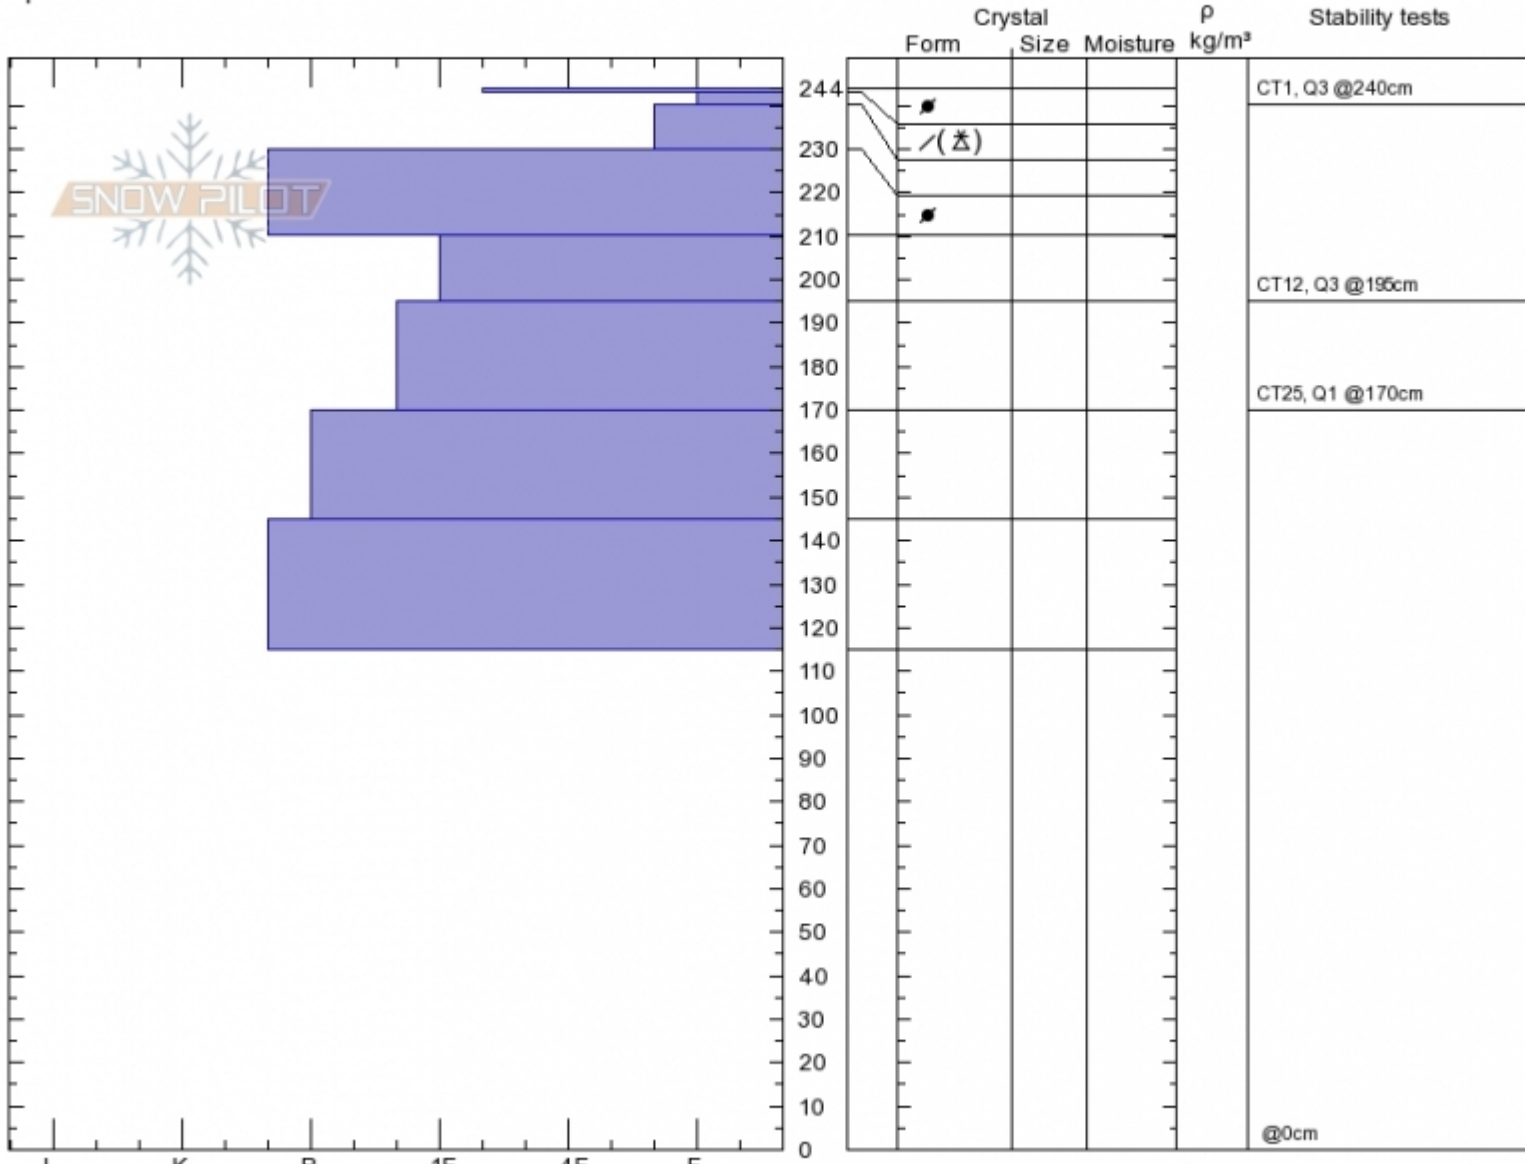

The Ramp
Bridger Range
MT
 Elevation: **8320 ft**
 Aspect: **65°**
 Specifics:

Gabrielle Antonioli
Tue Feb 20 11:00 2018
 Co-ord: **45.82956N, -110.93417W**
 Slope Angle: **28°**
 Wind Loading: **previous**

Stability: **Good**
 Air Temperature: **-21°C**
 Sky Cover: **FEW**
 Precipitation: **NO**
 Wind: **SW Light Breeze**

HS244
 Stability Test Notes

Layer No
240-243: F

Notes: Dug with Chabot. East winds carved away snow at higher elevations, causing a mix of dense but stubborn wind slabs and sifted more recent wind direction reversal to west. Cornices remain large and noted softer snow/graupel with recent hard slab on top.

Advisory Region
 Bridger Range
 Longitude
 -110.94W
 Latitude
 45.83N
 Bridger Range, 2018-02-20