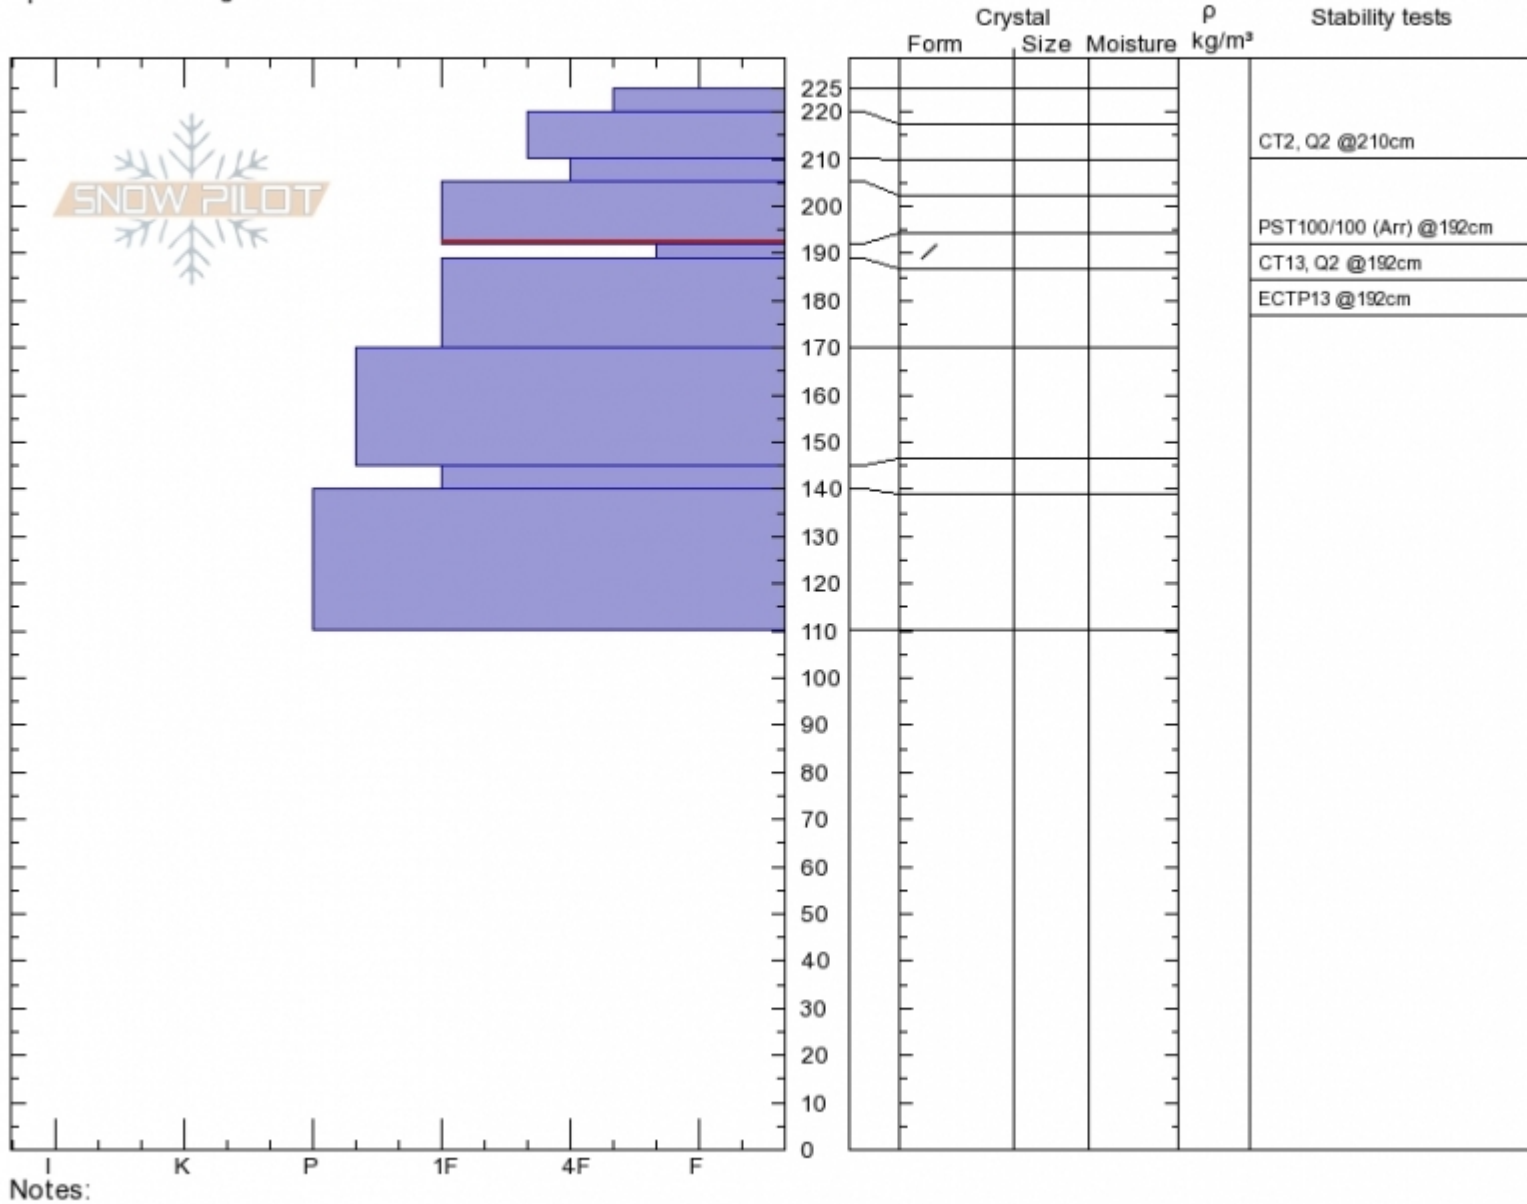

Arrowhead bowl
Bridger Range
MT
 Elevation: **8440 ft**
 Aspect: **196°**
 Specifics: **Cracking**

Alex Marienthal
Sat Feb 17 11:00 2018
 Co-ord: **45.91858N, -110.97433W**
 Slope Angle: **32°**
 Wind Loading: **yes**

Stability: **Poor**
 Air Temperature:
 Sky Cover: **OVC**
 Precipitation: **S-1**
 Wind: **SW Strong**

HS225
Stability Test Notes

Layer No
192-205: P

Advisory Region
 Bridger Range
 Bridger Range, 2018-02-17