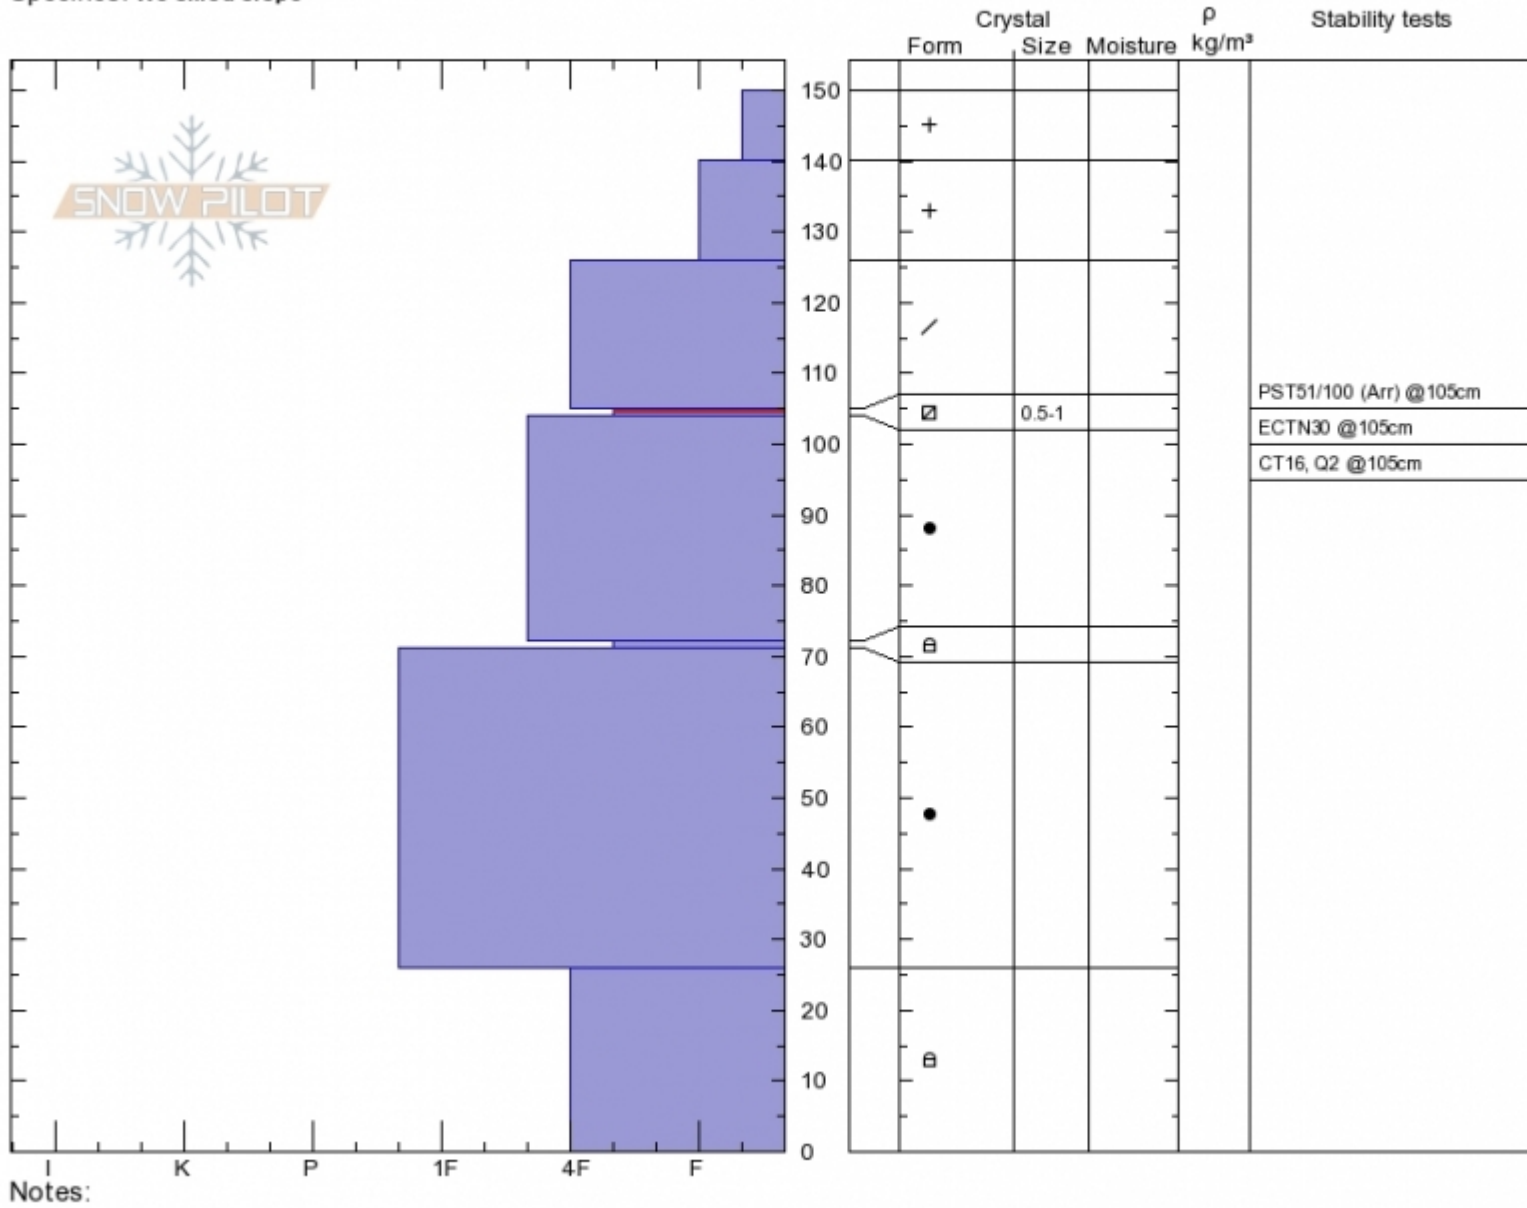

Trapper NE
Lionhead Range
MT
 Elevation: **9000 ft**
 Aspect: **70°**
 Specifics: **We skied slope**

Eric Knoff
Fri Feb 23 13:00 2018
 Co-ord: **44.83589N, -111.34523W**
 Slope Angle: **30°**
 Wind Loading: **no**

Stability: **Good**
 Air Temperature: **-20°C**
 Sky Cover: **CLR**
 Precipitation: **NO**
 Wind: **Calm**

HS150
Stability Test Notes

Layer No
104-105:

Advisory Region
 Lionhead Range
 Lionhead Range, 2018-02-24