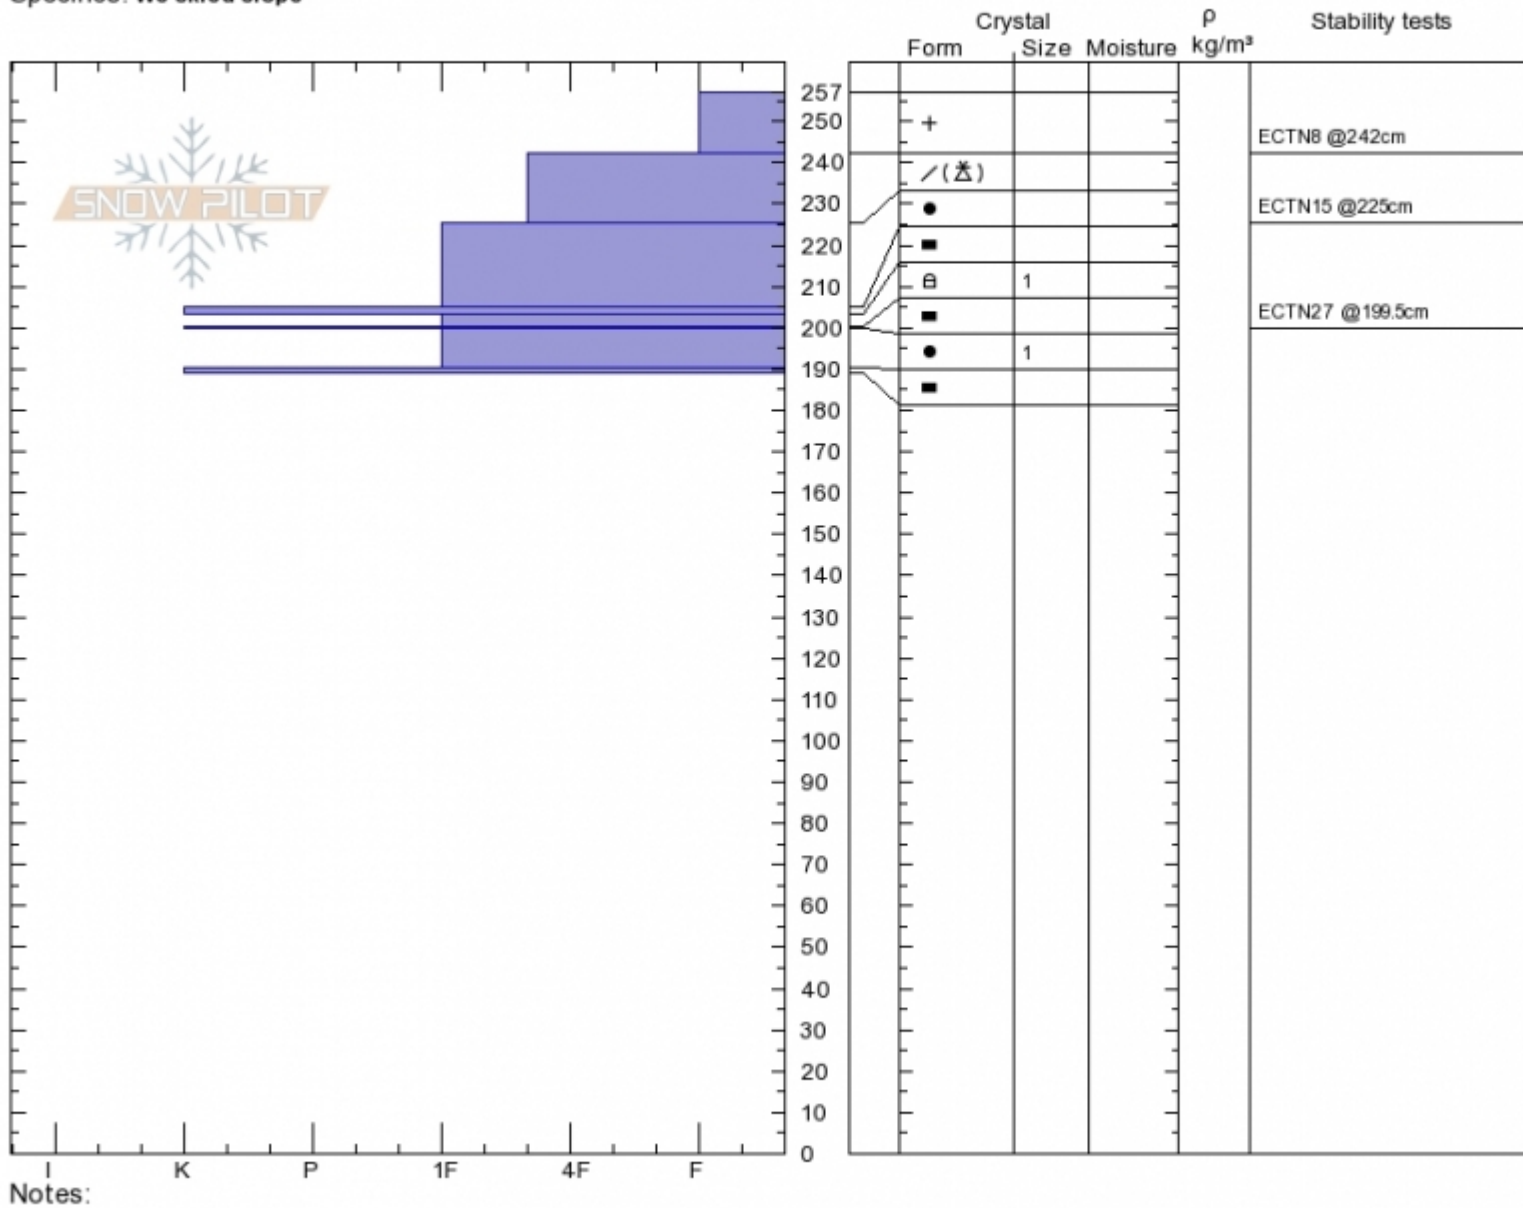

Palisades Butte
Gallatin Range-N
MT
 Elevation: **9650 ft**
 Aspect: **160°**
 Specifics: **We skied slope**

Doug Chabot-Admin
Thu Mar 29 11:45 2018
 Co-ord: **45.41848N, -110.97893W**
 Slope Angle: **32°**
 Wind Loading: **yes**

Stability: **Very Good**
 Air Temperature: **-7°C**
 Sky Cover: **CLR**
 Precipitation: **NO**
 Wind: **W Moderate**

HS257
 Stability Test Notes

Layer No

Advisory Region
 Northern Gallatin
 Northern Gallatin, 2018-04-01