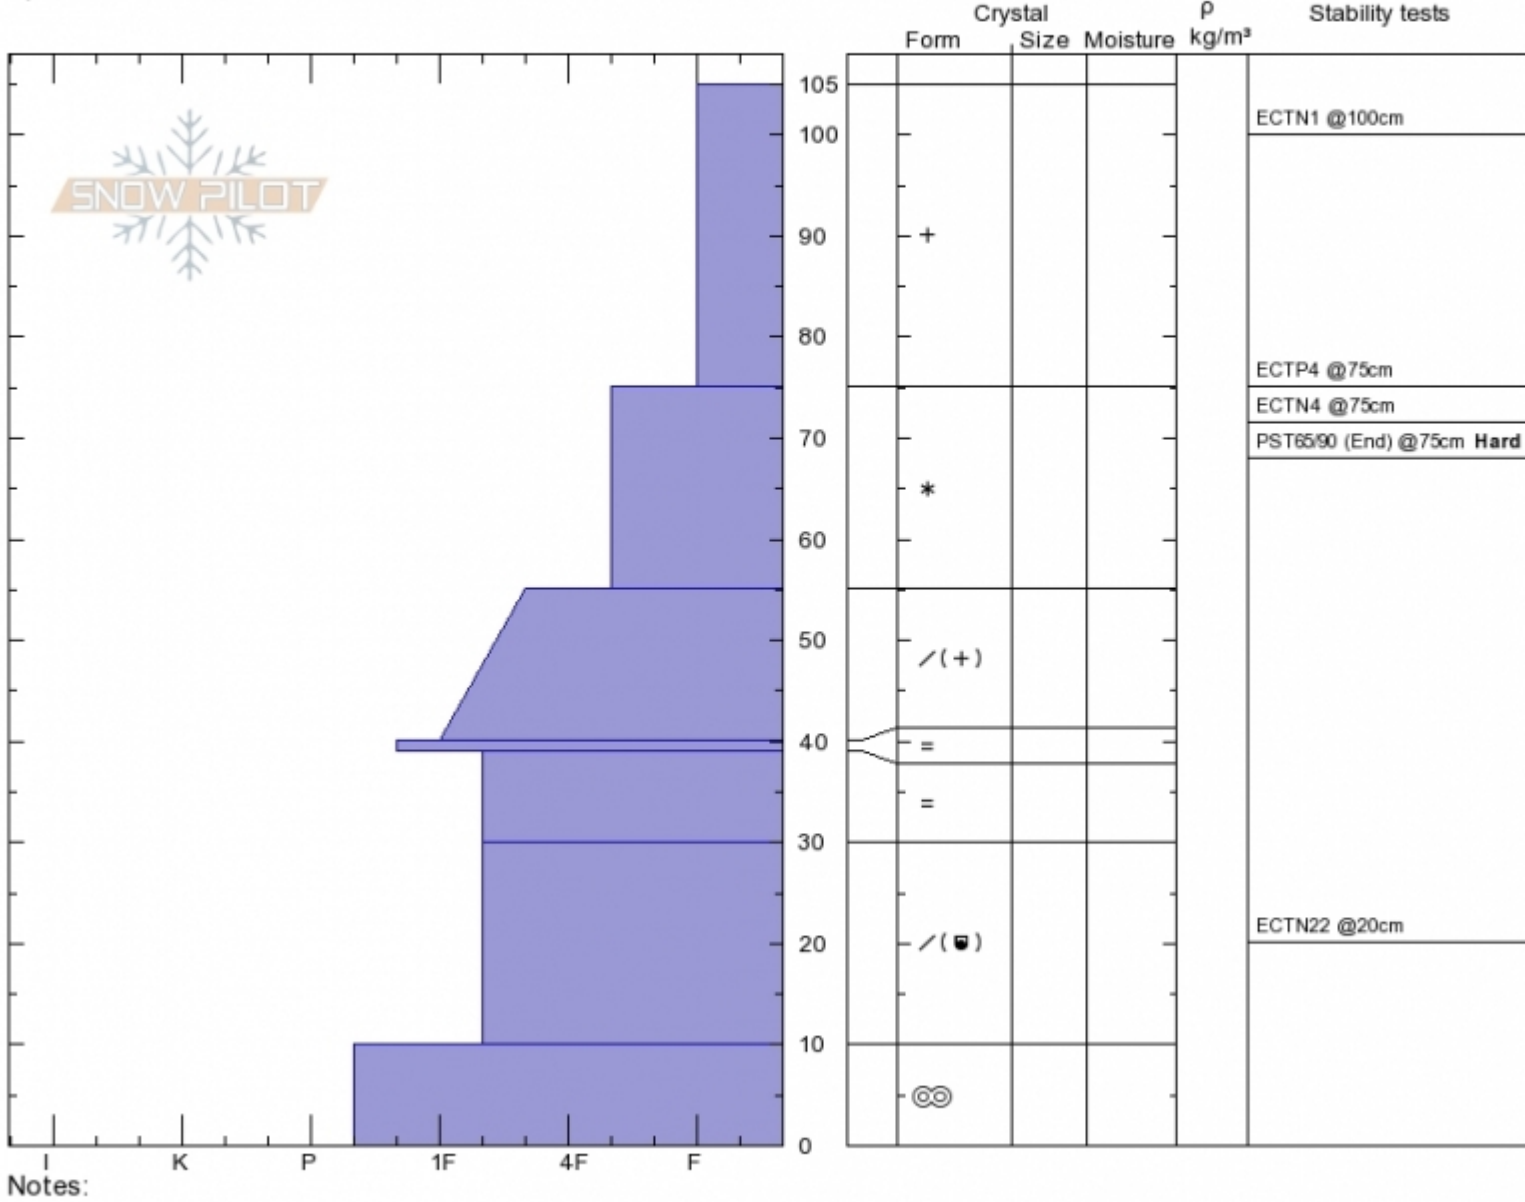

Top of Sometimes
Bridger Range
MT

Elevation: 8481 ft
Aspect: 30°

Alex Marienthal
Tue Nov 6 16:00 2018
Co-ord: 45.81745N, -110.92885W
Slope Angle: 33°
Wind Loading: no

Stability: Fair
Air Temperature:
Sky Cover: OVC
Precipitation: S1
Wind: Calm

HS105
Stability Test Notes
75: Hard to follow layer

Layer No

Specifics: Pit dug in a Ski Area; Cracking; Recent activity on similar slopes; Recent activity on different slopes

Advisory Region
Bridger Range
Bridger Range, 2018-11-07