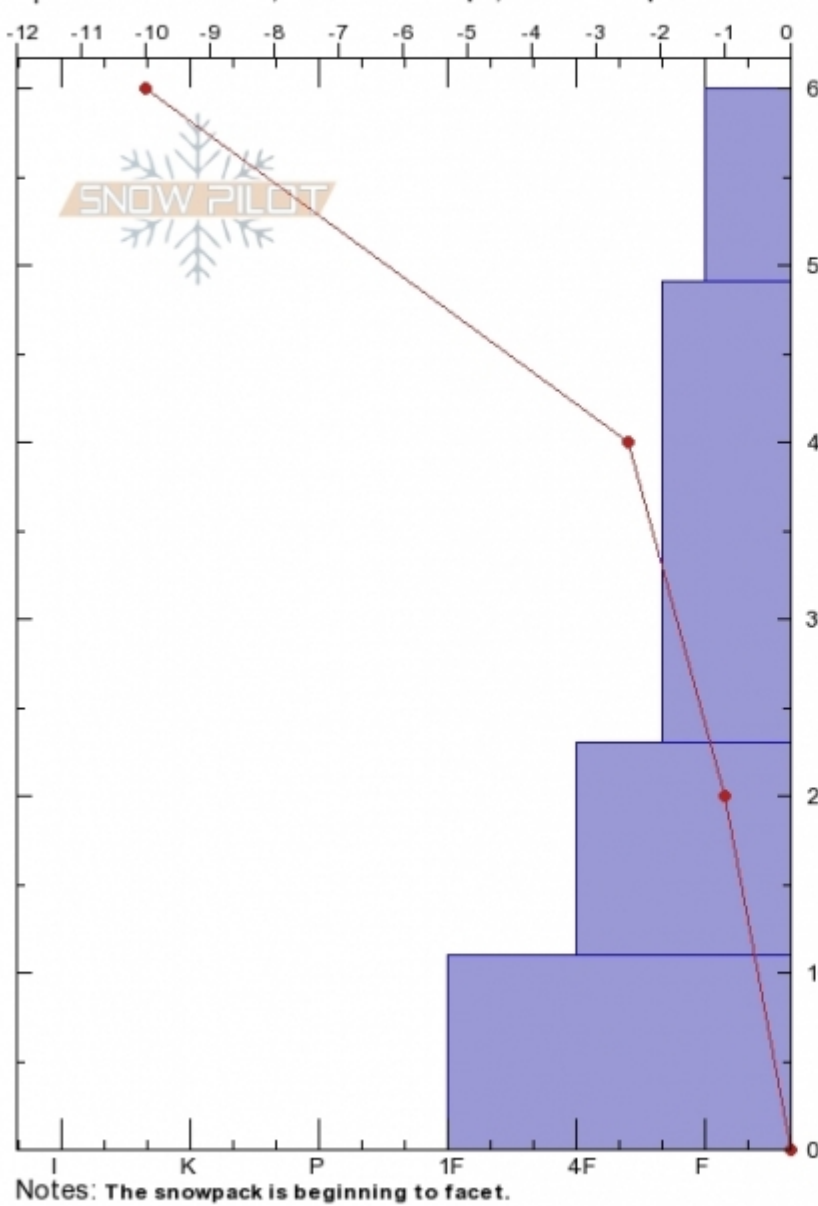

Tyler's Slope
Madison Range-N
MT
 Elevation: **9000 ft**
 Aspect: **240°**
 Specifics: **Practice Pit; Ski tracks on slope; We skied slope**

Doug Chabot-Admin
Mon Nov 12 11:30 2018
 Co-ord: **45.32017N, -111.38308W**
 Slope Angle: **35°**
 Wind Loading: **no**

Stability: **HS60**
 Air Temperature: **-10°C**
 Sky Cover: **CLR**
 Precipitation: **NO**
 Wind: **SW Light Breeze**

Stability Test Notes

Layer No

Form	Crystal Size	Moisture	ρ kg/m ³	Stability tests
+	2			
□(/)	0.5			
⊖(□)	0.5			
⊖(□)	0.5			