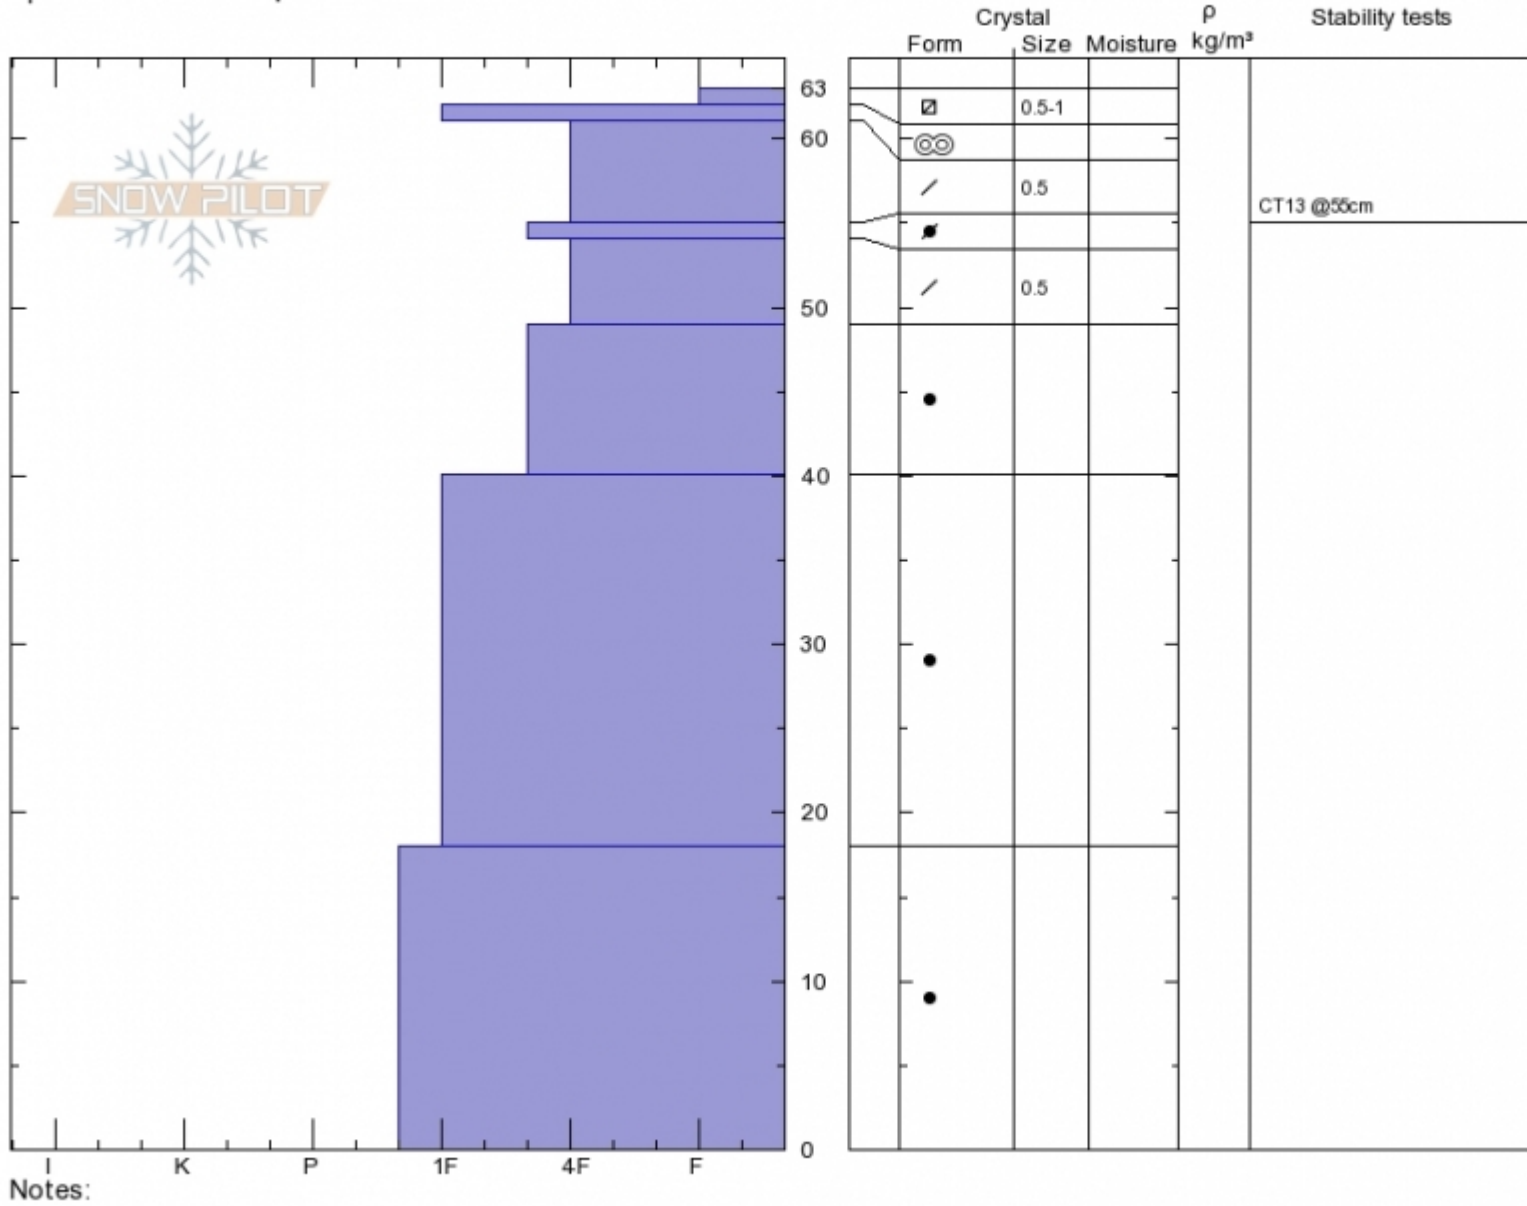

**Blackmore**  
**Gallatin Range-N**  
**MT**  
 Elevation: **9600 ft**  
 Aspect: **110°**  
 Specifics: **We skied slope**

**Andrew Schauer**  
**Wed Nov 21 11:15 2018**  
 Co-ord: **45.44412N, -111.00303W**  
 Slope Angle: **30°**  
 Wind Loading:

Stability:  
 Air Temperature: **2°C**  
 Sky Cover: **CLR**  
 Precipitation: **NO**  
 Wind: **SW Moderate**

**HS63**  
 Stability Test Notes

Layer No  
**62-63: Pro**

Snowpit from SE aspect at 9600ft on Mount Blackmore. 11-21-2018.

Advisory Region  
 Northern Gallatin  
 Longitude  
 -111.00W  
 Latitude  
 45.44N

Northern Gallatin, 2018-11-21