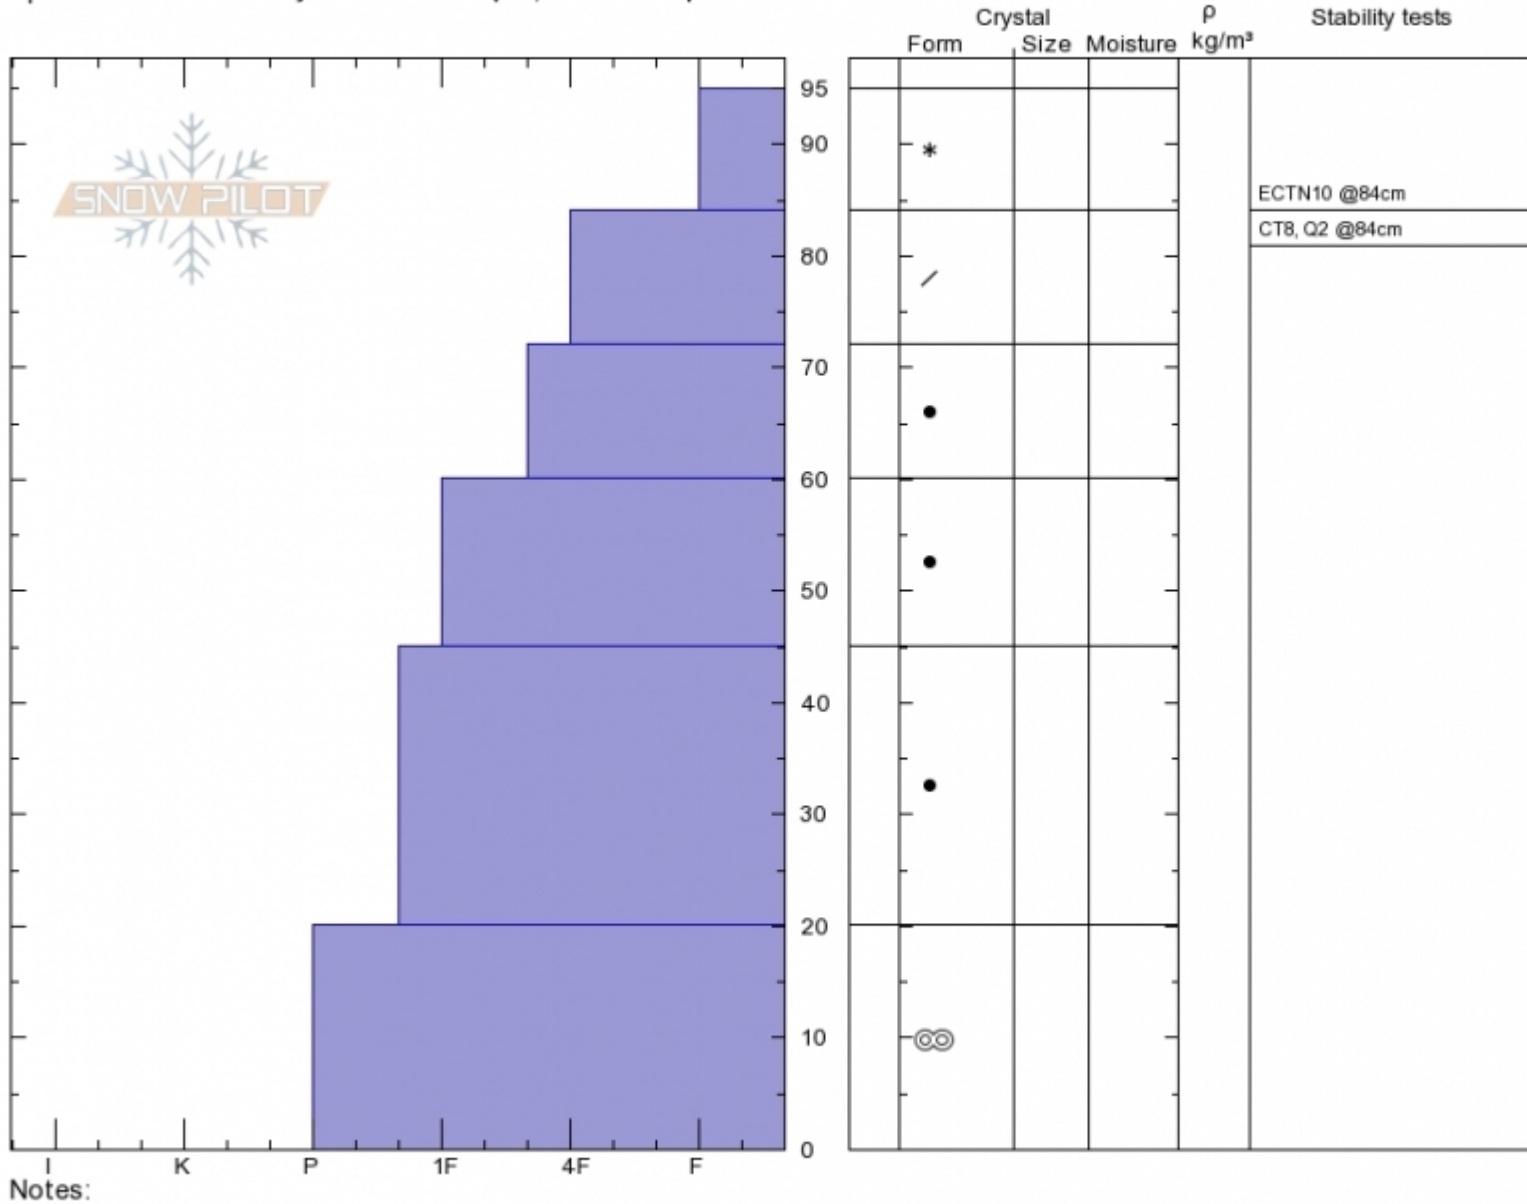

Bostwick Canyon
Bridger Range
MT
 Elevation: **7990 ft**
 Aspect: **290°**
 Specifics: **Recent activity on different slopes; We skied slope**

Alex Marienthal
Sat Dec 1 11:45 2018
 Co-ord: **45.79311N, -110.94444W**
 Slope Angle: **28°**
 Wind Loading:

Stability: **Good**
 Air Temperature:
 Sky Cover: **BKN**
 Precipitation: **NO**
 Wind: **Light Breeze**

HS95
Stability Test Notes

Layer No

Advisory Region
 Bridger Range
 Bridger Range, 2018-12-03