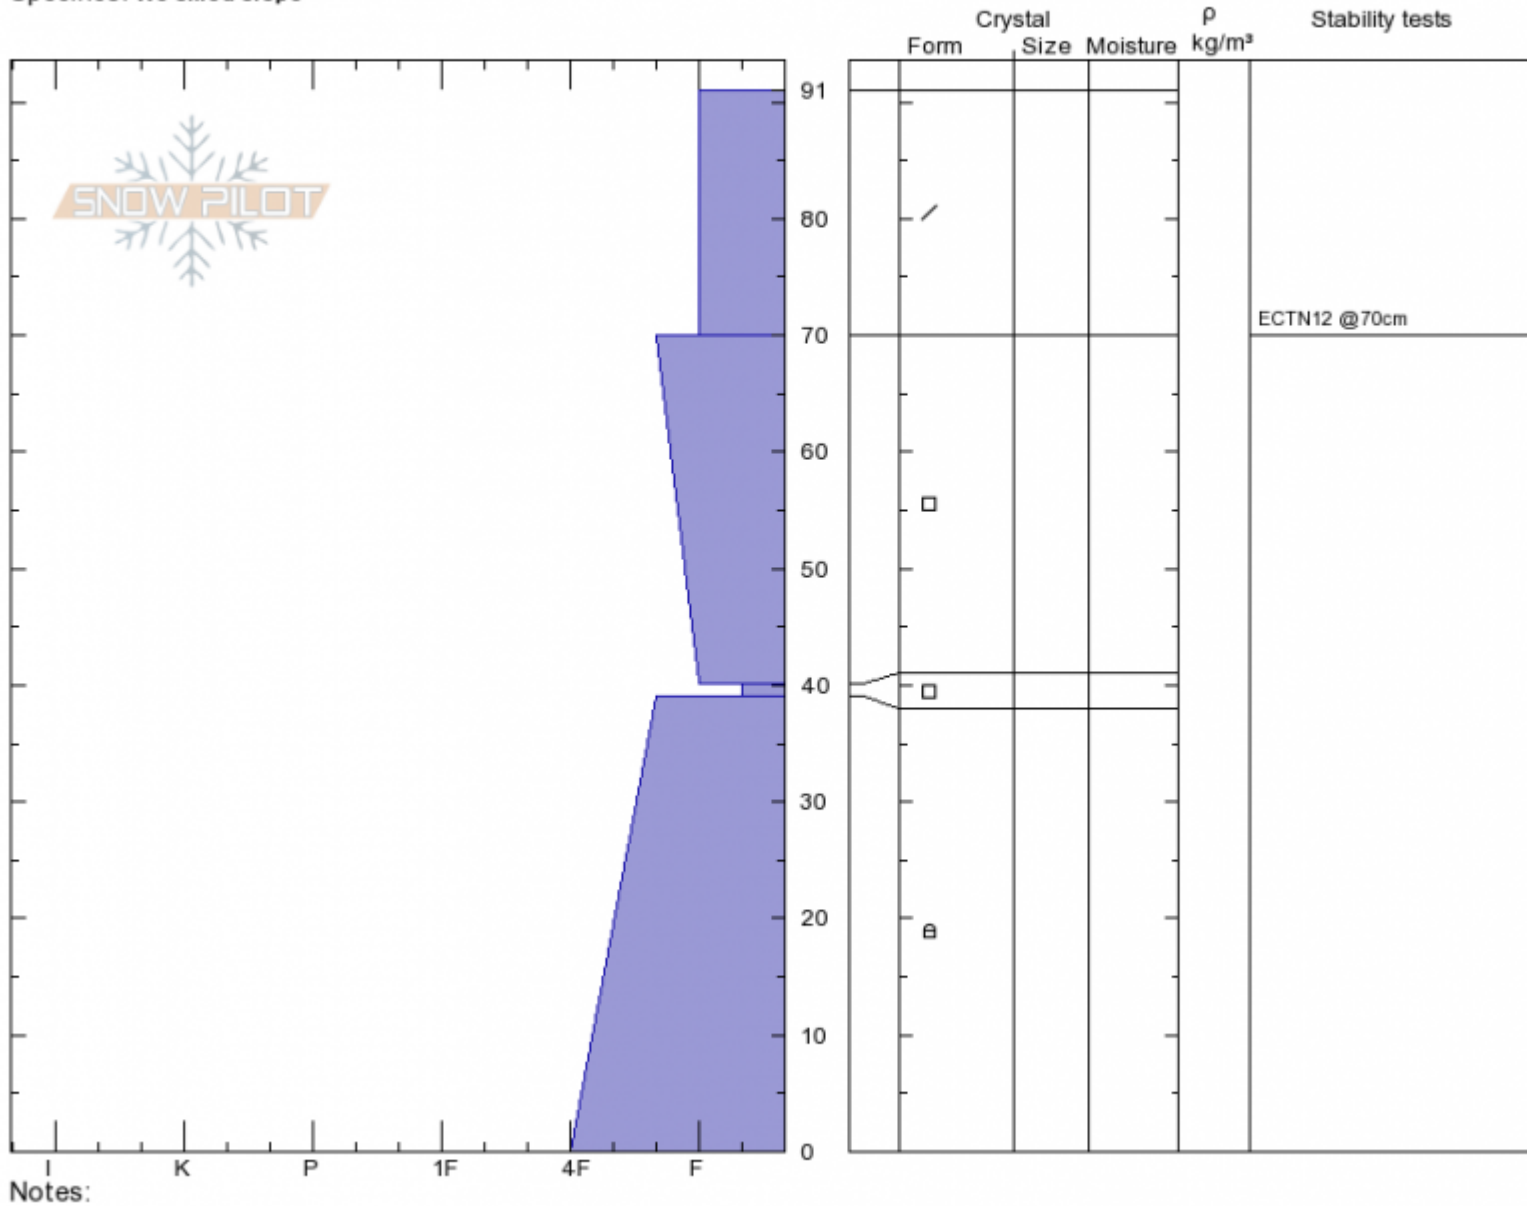

Dog Leg
Bridger Range
MT
 Elevation: **8200 ft**
 Aspect: **69°**
 Specifics: **We skied slope**

Andrew Schauer
Sun Dec 16 15:20 2018
 Co-ord: **45.83187N, -110.93578W**
 Slope Angle: **36°**
 Wind Loading: **no**

Stability: **Good**
 Air Temperature: **-2°C**
 Sky Cover: **CLR**
 Precipitation: **NO**
 Wind: **Calm**

HS91
 Stability Test Notes

Layer No
39-40: Pr

Advisory Region
 Bridger Range
 Longitude
 -110.94W
 Latitude
 45.83N
 Bridger Range, 2018-12-16