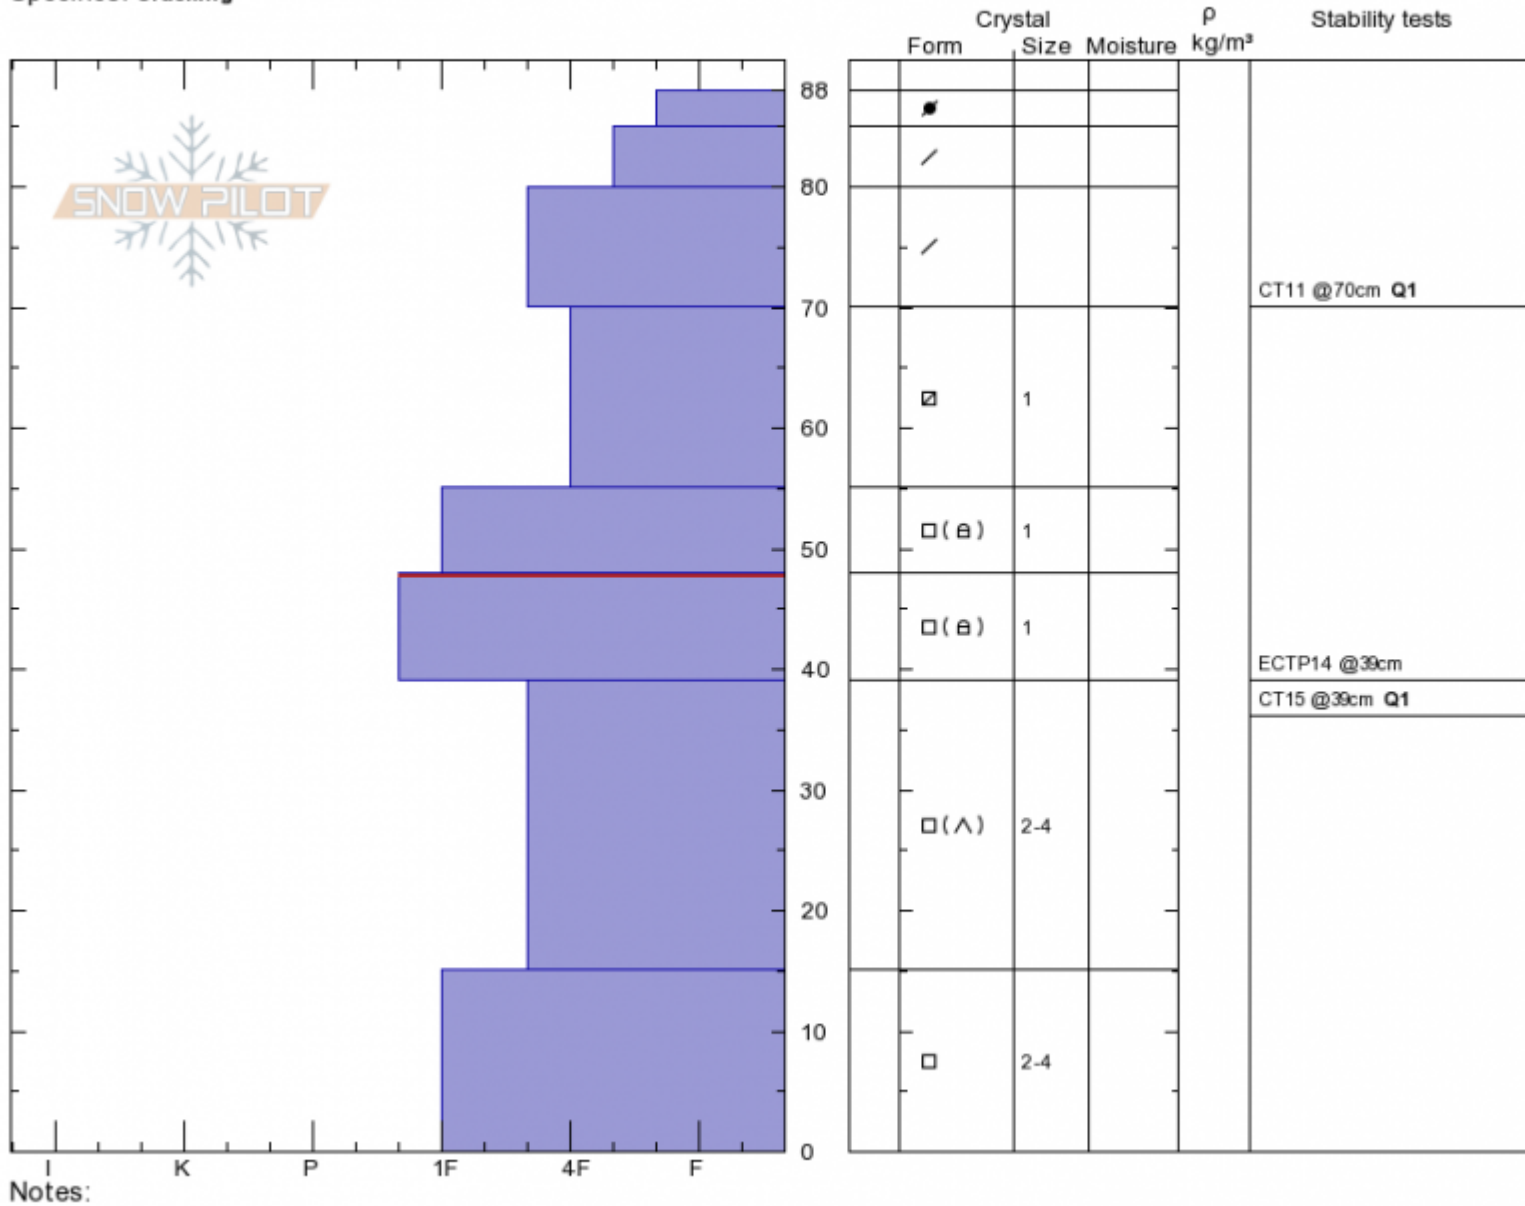

**Ski Hill**  
**Henry Mtns**  
**MT**  
 Elevation: **8100 ft**  
 Aspect: **50°**  
 Specifics: **Cracking**

**Andrew Schauer**  
**Tue Dec 18 10:45 2018**  
 Co-ord: **44.70350N, -111.29728W**  
 Slope Angle: **30°**  
 Wind Loading: **yes**

Stability: **Fair**  
 Air Temperature: **-4°C**  
 Sky Cover: **OVC**  
 Precipitation: **NO**  
 Wind: **W Moderate**

**HS88 PS15**  
 Stability Test Notes  
**70: Q1**  
**39: Q1**

Layer No  
**39-48: Pr**  
**0-15: icy**

Advisory Region  
 Lionhead Range  
 Longitude  
 -111.30W  
 Latitude  
 44.70N  
 Lionhead Range, 2018-12-18