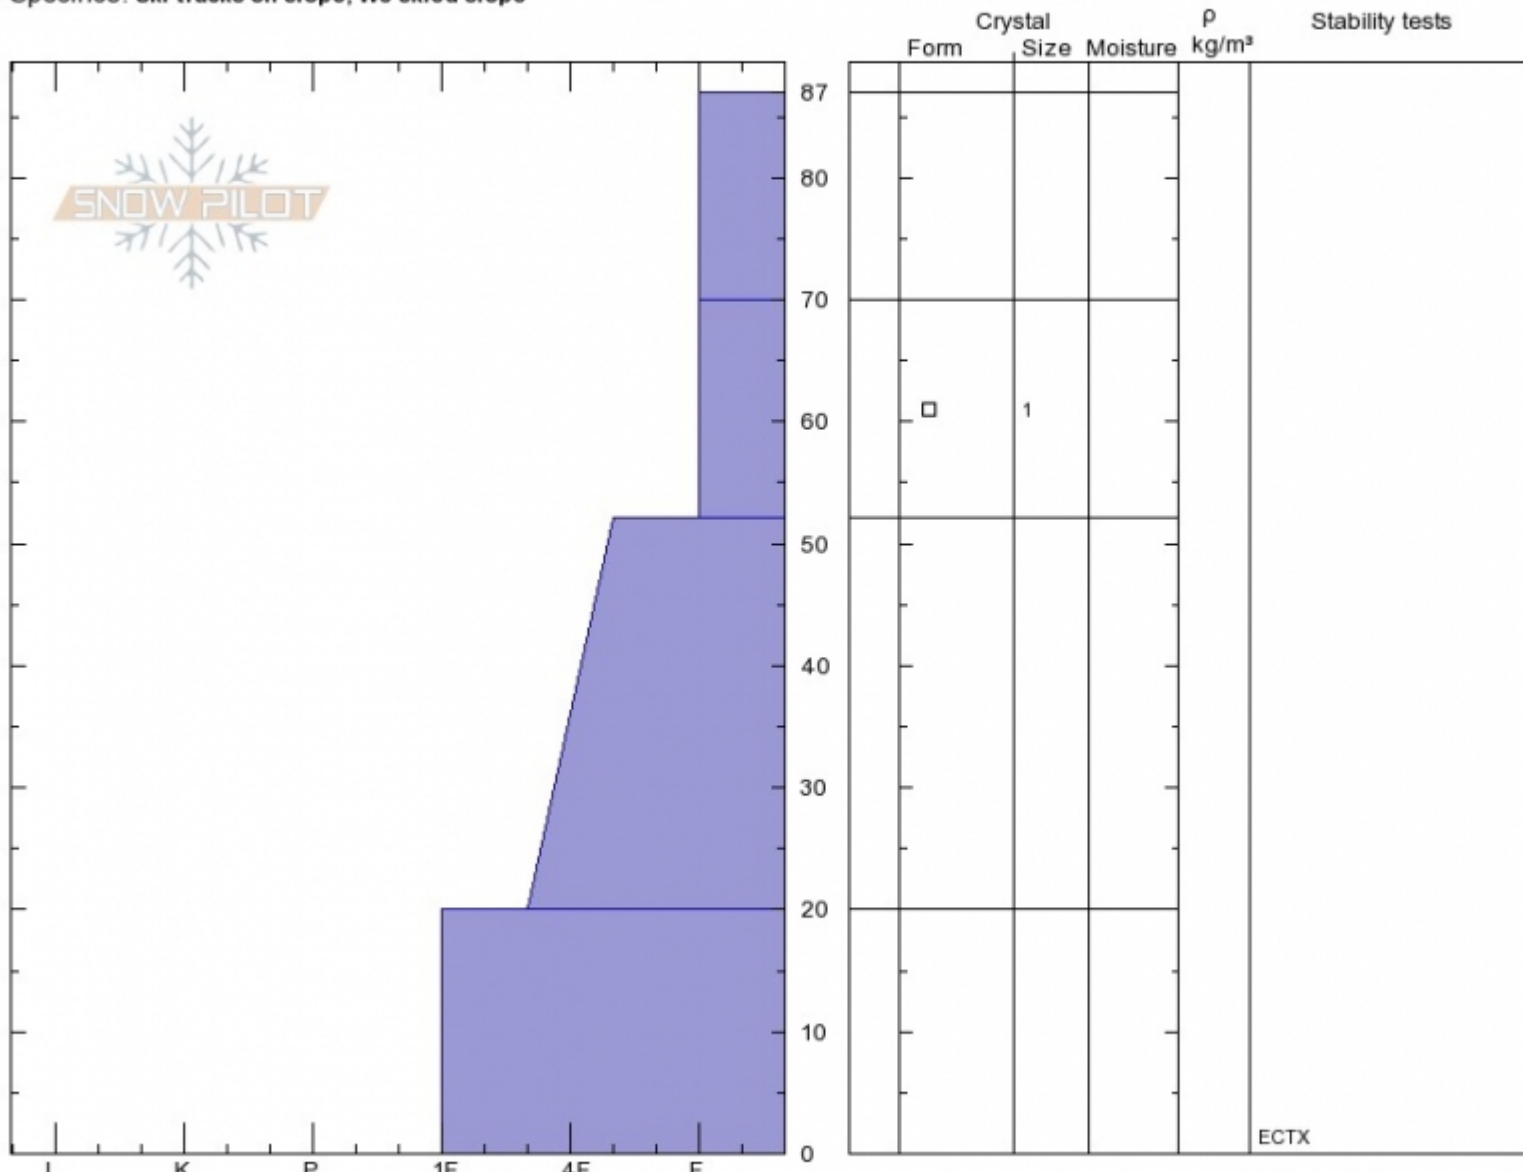

**Bear Basin**  
**Madison Range-N**  
**MT**  
 Elevation: **8870 ft**  
 Aspect: **90°**  
 Specifics: **Ski tracks on slope; We skied slope**

**Spencer Jonas**  
**Wed Dec 19 13:00 2018**  
 Co-ord:  
 Slope Angle: **25°**  
 Wind Loading:

Stability:  
 Air Temperature:  
 Sky Cover: **BKN**  
 Precipitation: **S-1**  
 Wind:

**HS87**  
 Stability Test Notes

Layer No  
**52-70: Pr**

Notes: Pit dug in treed area, snow slightly shallower than open meadow areas