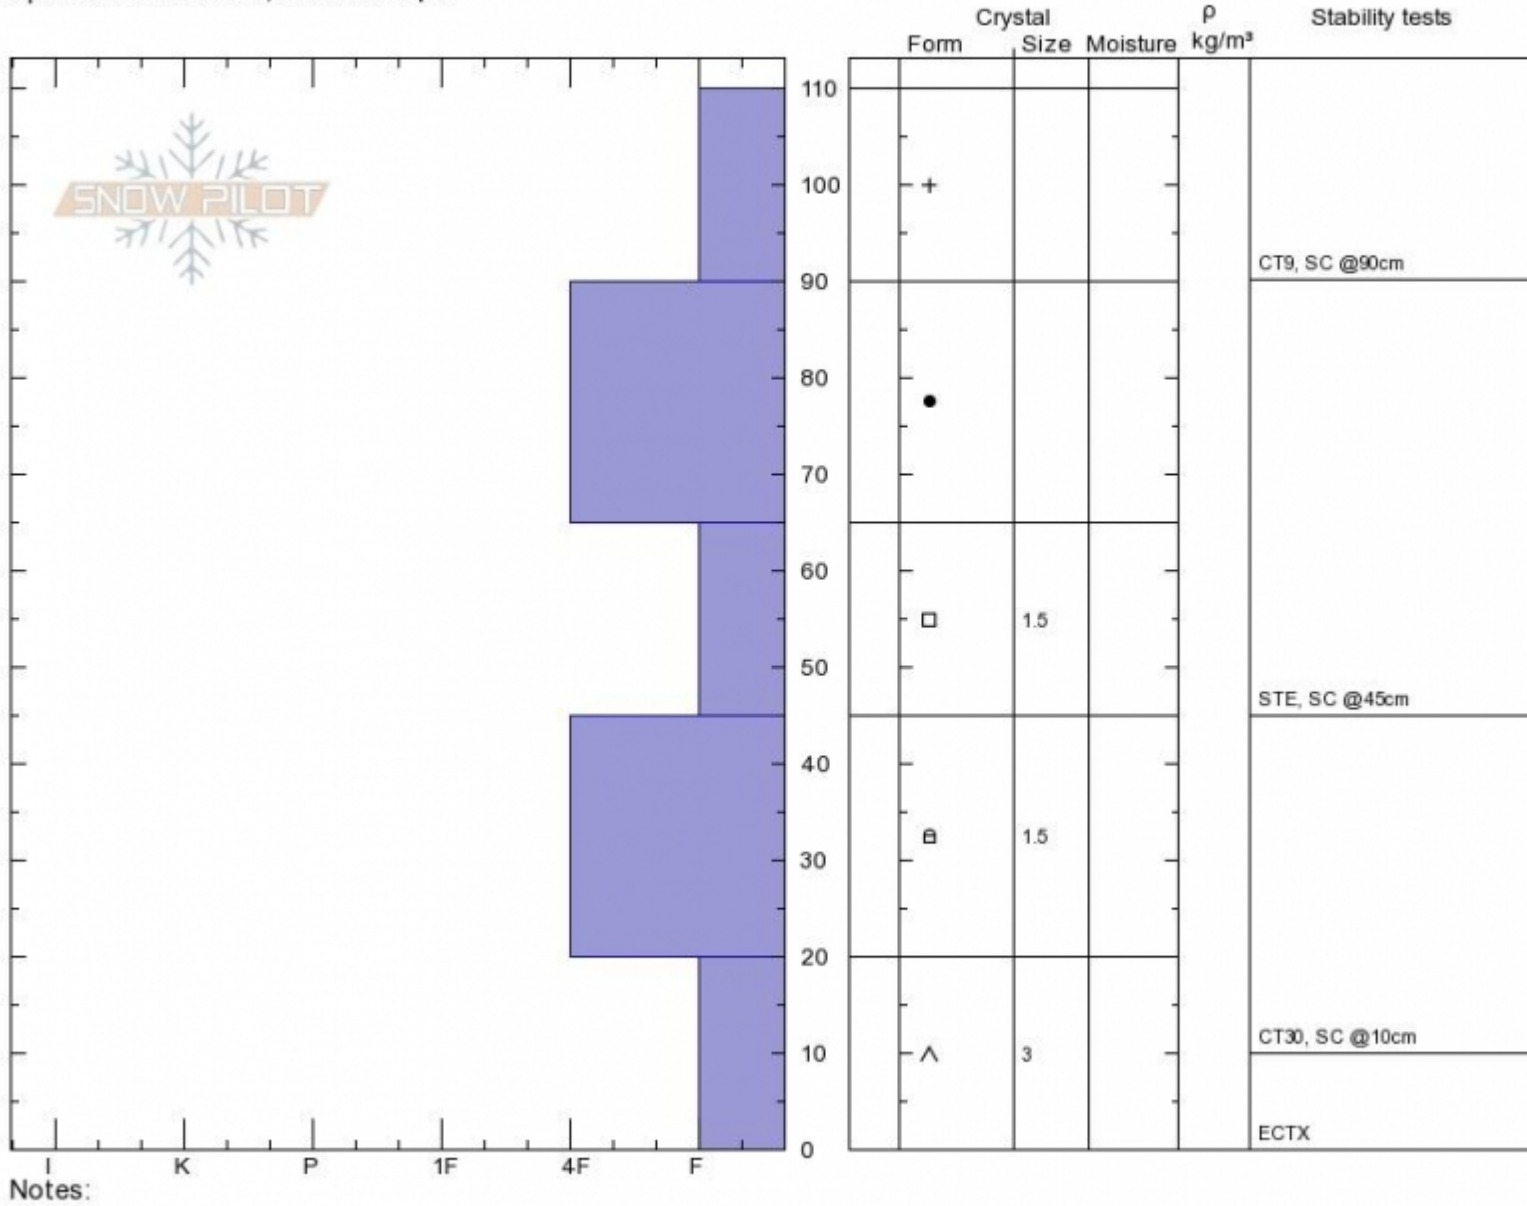

Republic Creek
Cooke City
MT

Elevation: 9800 ft
Aspect: 240°
Specifics: Practice Pit; We skied slope

Logan DeMarcus
Wed Dec 19 10:00 2018
Co-ord: 44.98540N, -109.92520W
Slope Angle:
Wind Loading: no

Stability: Good
Air Temperature:
Sky Cover: BKN
Precipitation: S-1
Wind: NW Calm

HS110 PF60
Stability Test Notes

Layer No
0-20: Prob

Advisory Region
Cooke City
Longitude
-109.93W
Latitude
44.99N
Cooke City, 2018-12-20