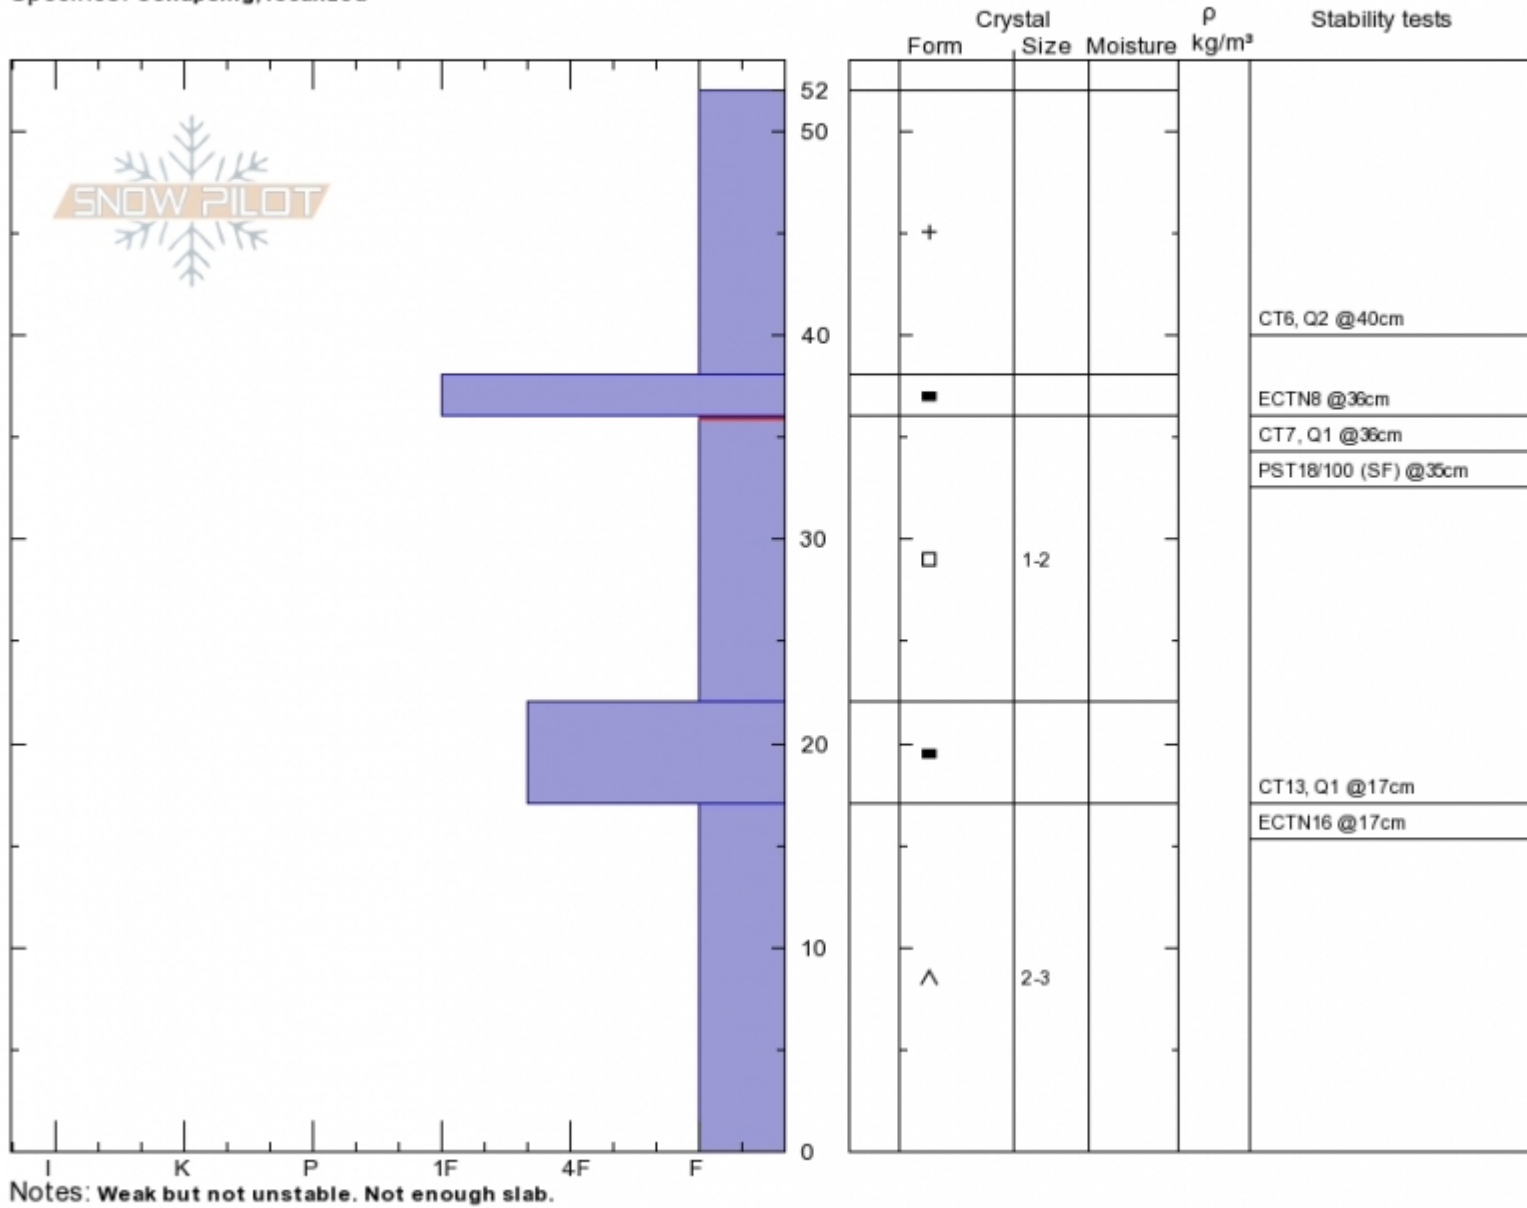

Bacon Rind South
Madison Range-S
MT
 Elevation: **8500 ft**
 Aspect: **140°**
 Specifics: **Collapsing, localized**

Eric Knoff
Thu Dec 20 12:00 2018
 Co-ord: **44.96905N, -111.09386W**
 Slope Angle: **33°**
 Wind Loading:

Stability: **Fair**
 Air Temperature: **-5°C**
 Sky Cover: **SCT**
 Precipitation: **NO**
 Wind: **SW Moderate**

HS52
 Stability Test Notes

Layer No
22-36: Pro

Advisory Region
 Southern Madison
 Latitude
 6.00N
 Southern Madison, 2018-12-20