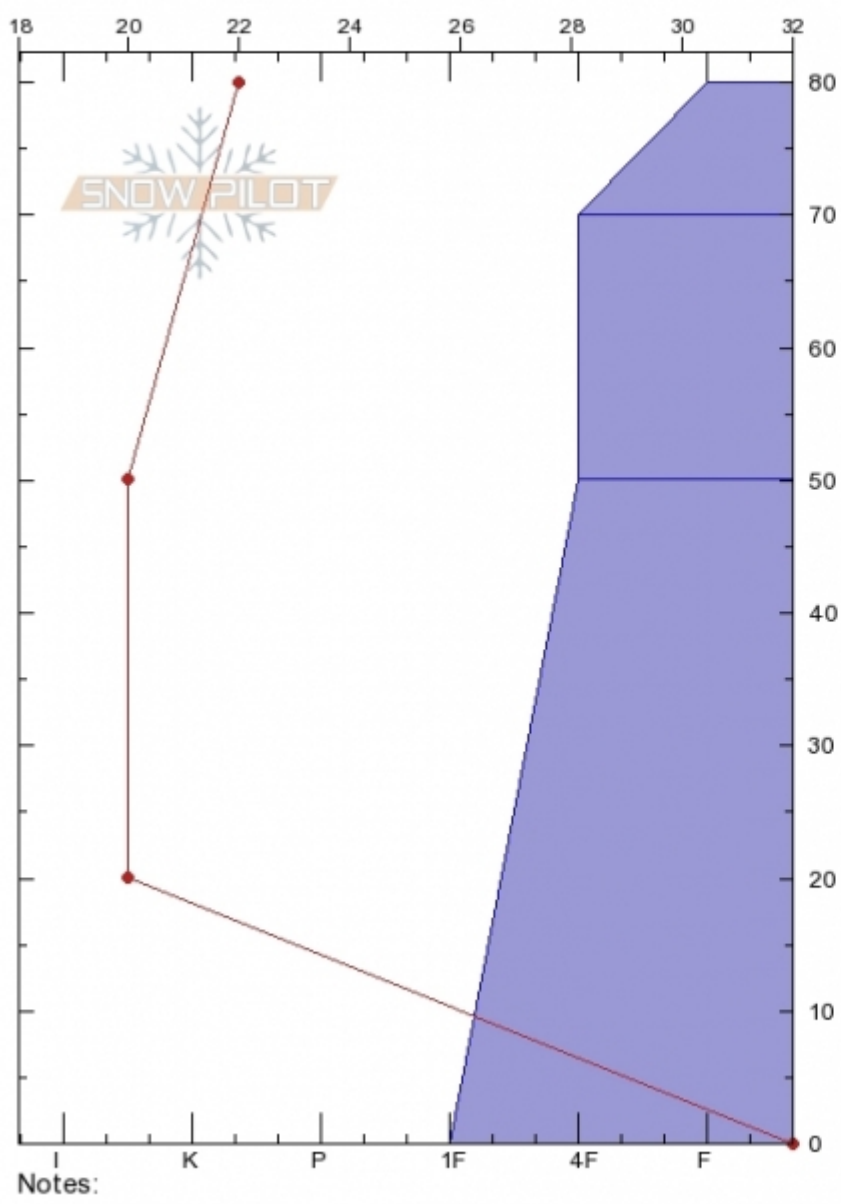

Mt Ellis
Gallatin Range-N
MT
 Elevation: **8430 ft**
 Aspect: **NE**
 Specifics: **Ski tracks on slope; We skied slope**

Scott Davidson
Sun Dec 16 12:45 2018
 Co-ord: **45.57837N, -110.95197W**
 Slope Angle: **32°**
 Wind Loading: **no**

Stability: **Very Good**
 Air Temperature: **38°F**
 Sky Cover: **FEW**
 Precipitation: **NO**
 Wind: **W Calm**

HS80 PS20
Stability Test Notes

Layer No

Form	Crystal Size	Moisture	ρ kg/m ³	Stability tests
•		M		
◻	2			
◻	2			