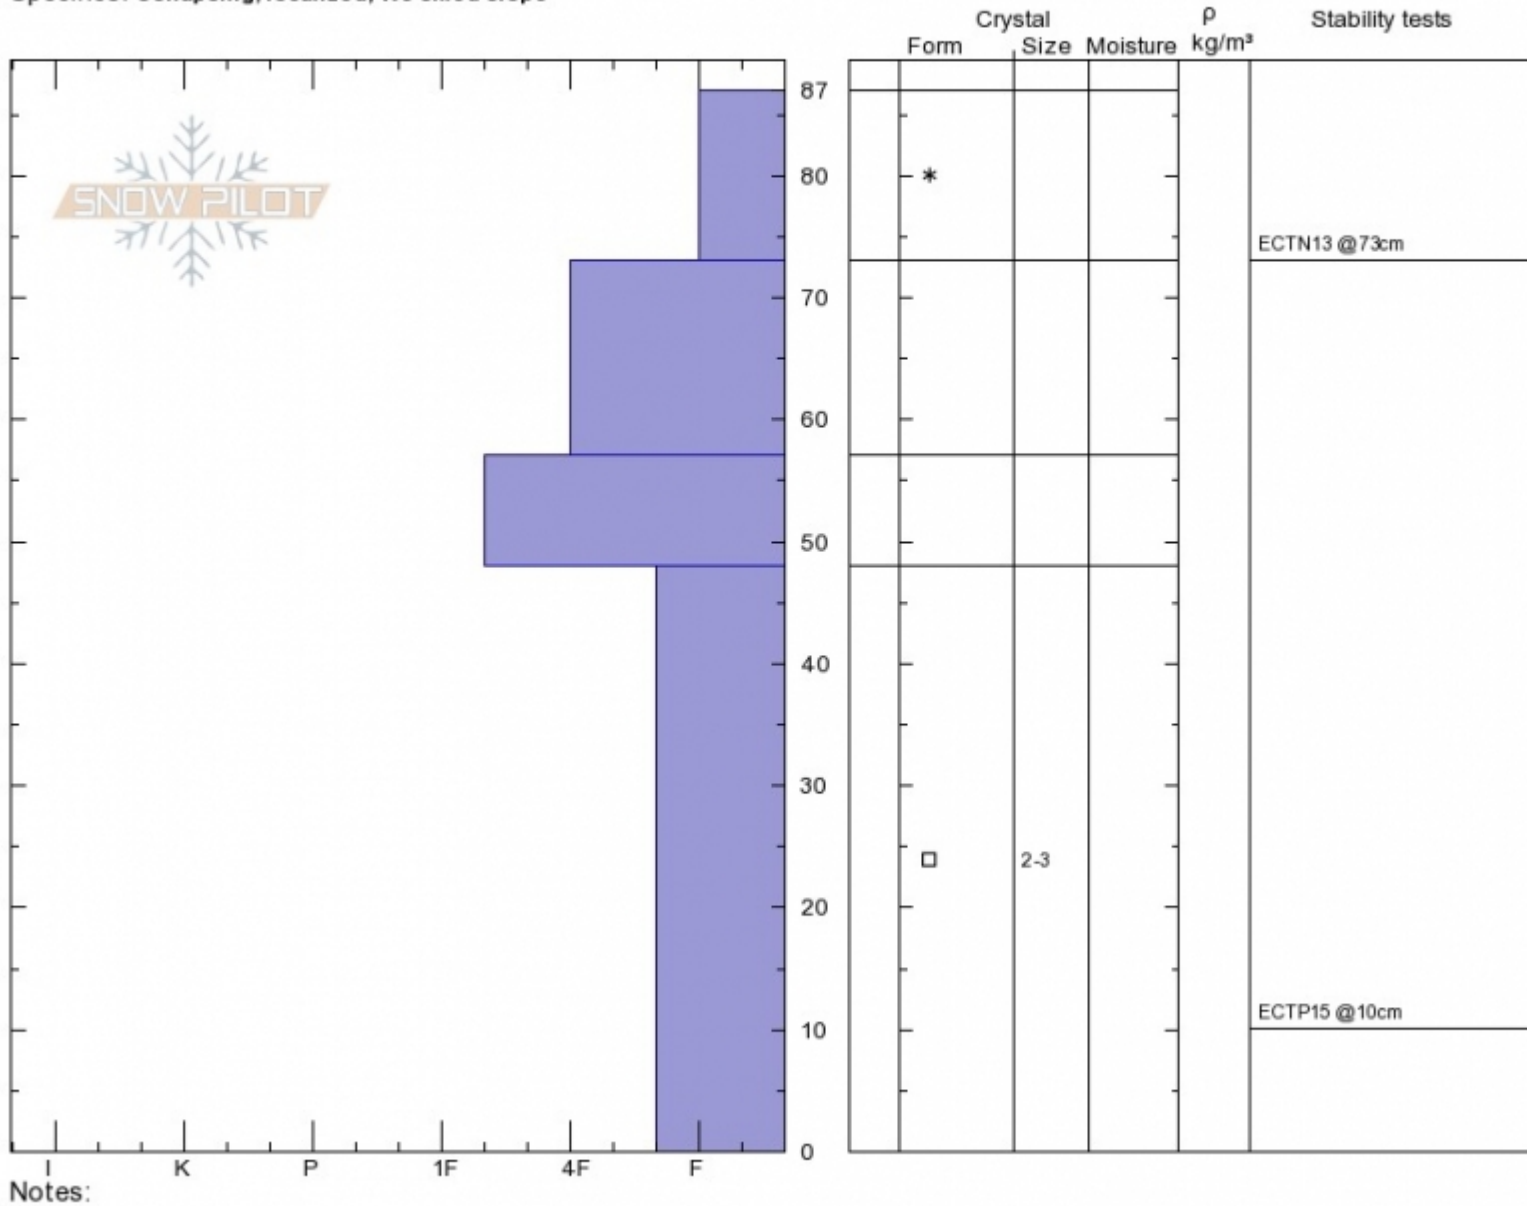

Bacon Rind
Madison Range-S
MT
 Elevation: **8800 ft**
 Aspect: **90°**
 Specifics: **Collapsing, localized; We skied slope**

Spencer Jonas
Sat Dec 22 11:00 2018
 Co-ord:
 Slope Angle: **26°**
 Wind Loading: **no**

Stability:
 Air Temperature:
 Sky Cover: **FEW**
 Precipitation:
 Wind: **Calm**

HS87 PF87
Stability Test Notes

Layer No

Advisory Region
 Southern Madison
Avalanche Details: [Collapsing, "whumphs" at Bacon Rind](#)
Forecast link: [GNFAC Avalanche Forecast for Sun Dec 23, 2018](#)
 Southern Madison, 2018-12-22