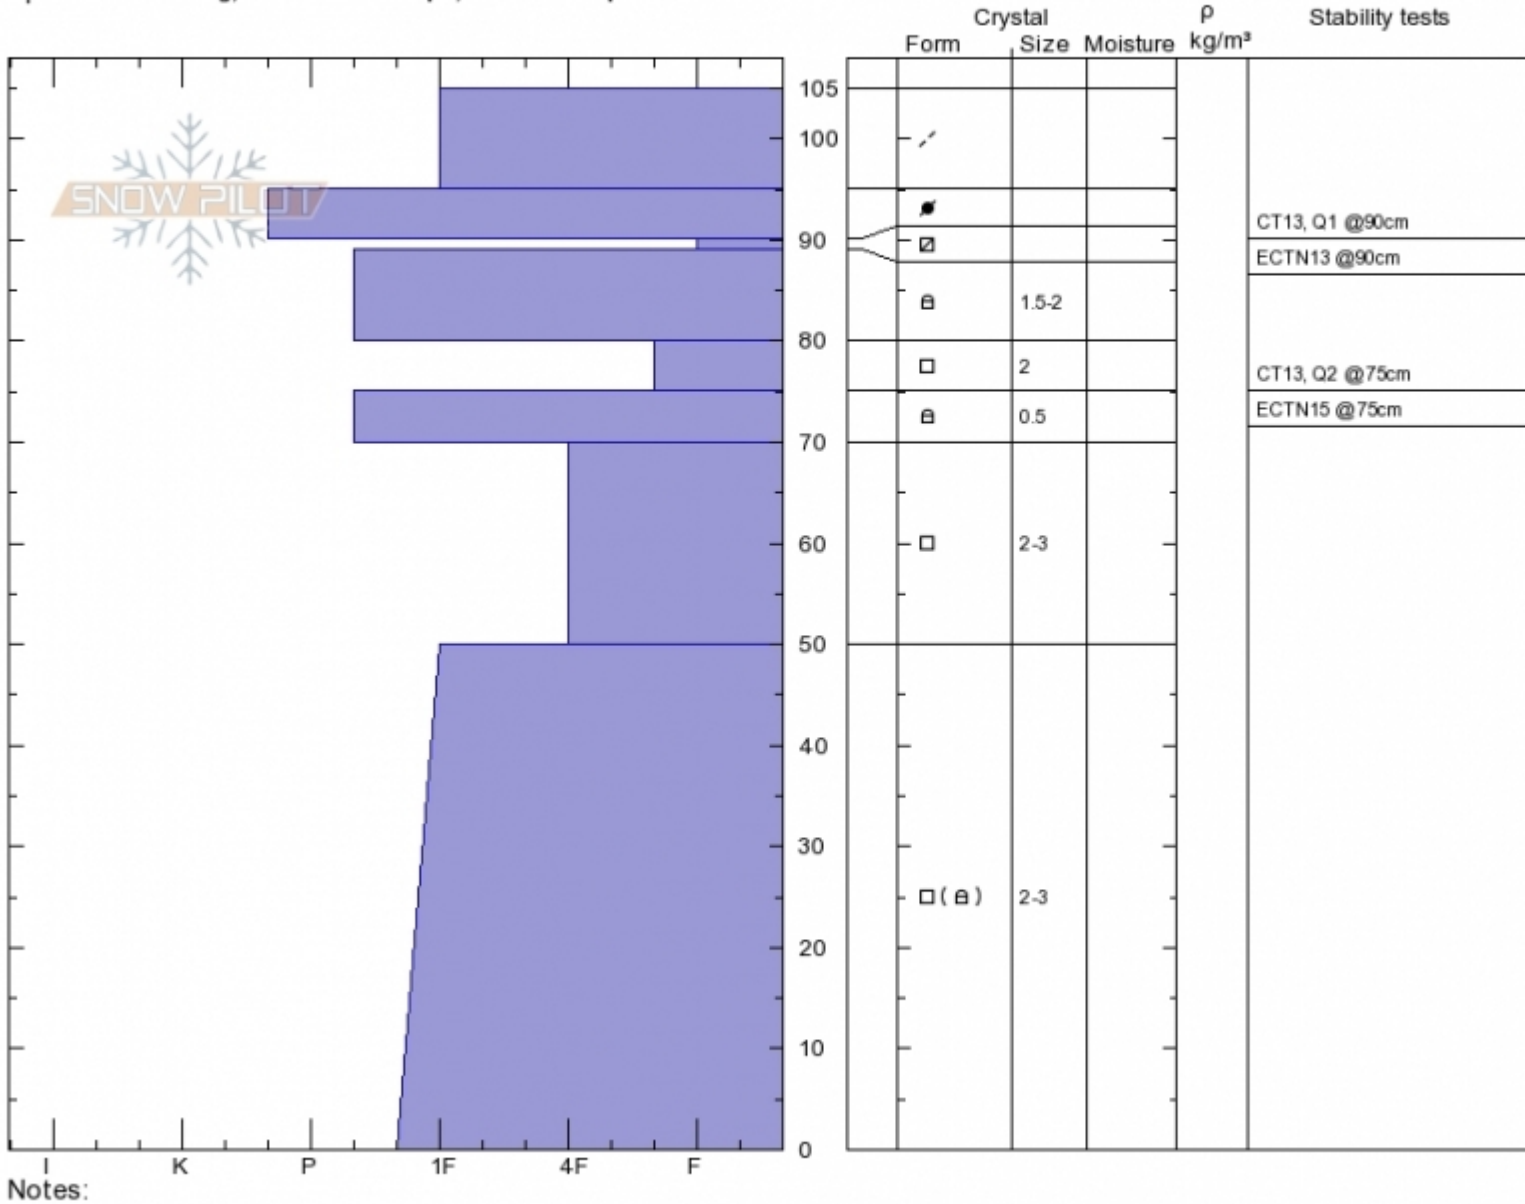

Saddle Peak  
 Bridger Range  
 MT  
 Elevation: 8929 ft  
 Aspect: 95°  
 Specifics: Cracking; Ski tracks on slope; We skied slope

Alex Marienthal  
 Sun Dec 23 10:18 2018  
 Co-ord: 45.79371N, -110.93492W  
 Slope Angle: 34°  
 Wind Loading: yes

Stability:  
 Air Temperature:  
 Sky Cover: BKN  
 Precipitation: NO  
 Wind: W Light Breeze

HS105  
 Stability Test Notes

Layer No

Notes:  
 Advisory Region  
 Bridger Range  
 Longitude  
 -110.94W  
 Latitude  
 45.79N  
 Bridger Range, 2018-12-23