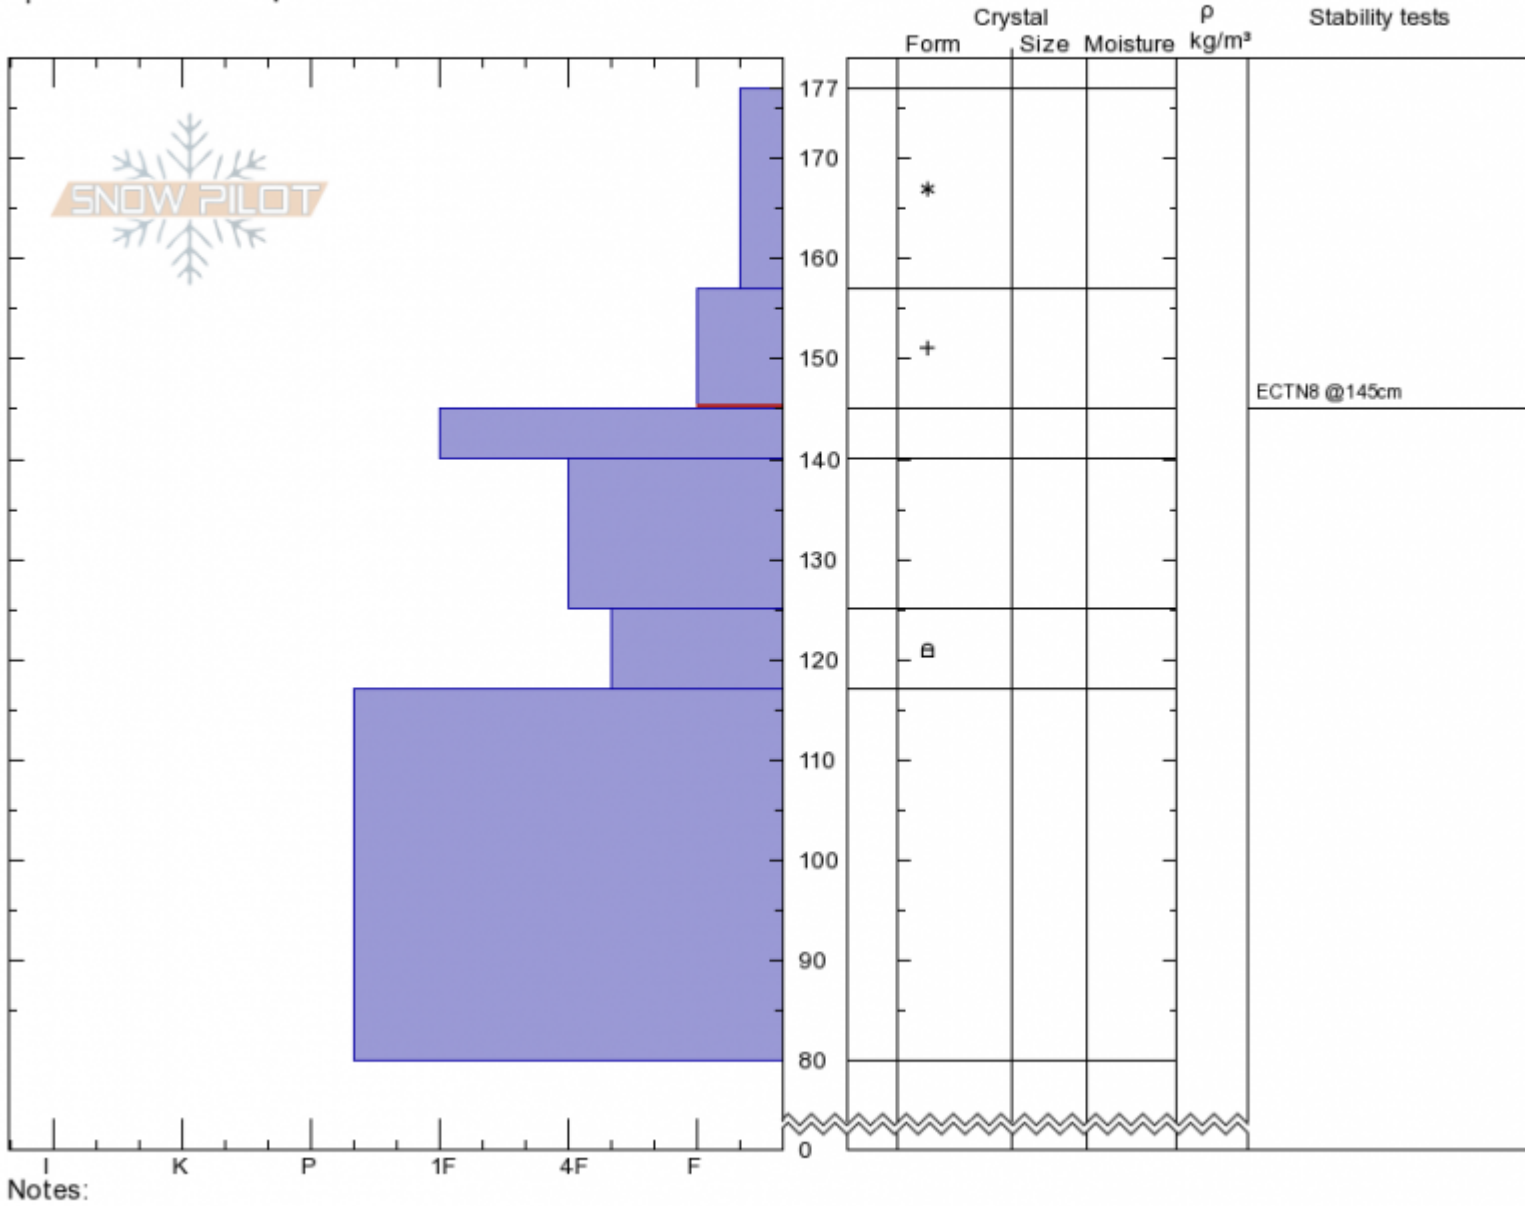

Throne
Bridger Range
MT
 Elevation: **8515 ft**
 Aspect: **65°**
 Specifics: **We skied slope**

Andrew Schauer
Thu Dec 27 13:30 2018
 Co-ord: **45.88175N, -110.95565W**
 Slope Angle: **34°**
 Wind Loading: **no**

Stability: **Good**
 Air Temperature: **-12°C**
 Sky Cover: **OVC**
 Precipitation: **S2**
 Wind: **Calm**

Layer No
 145-157:

Advisory Region
 Bridger Range
 Longitude
 -110.96W
 Latitude
 45.88N
 Bridger Range, 2018-12-27