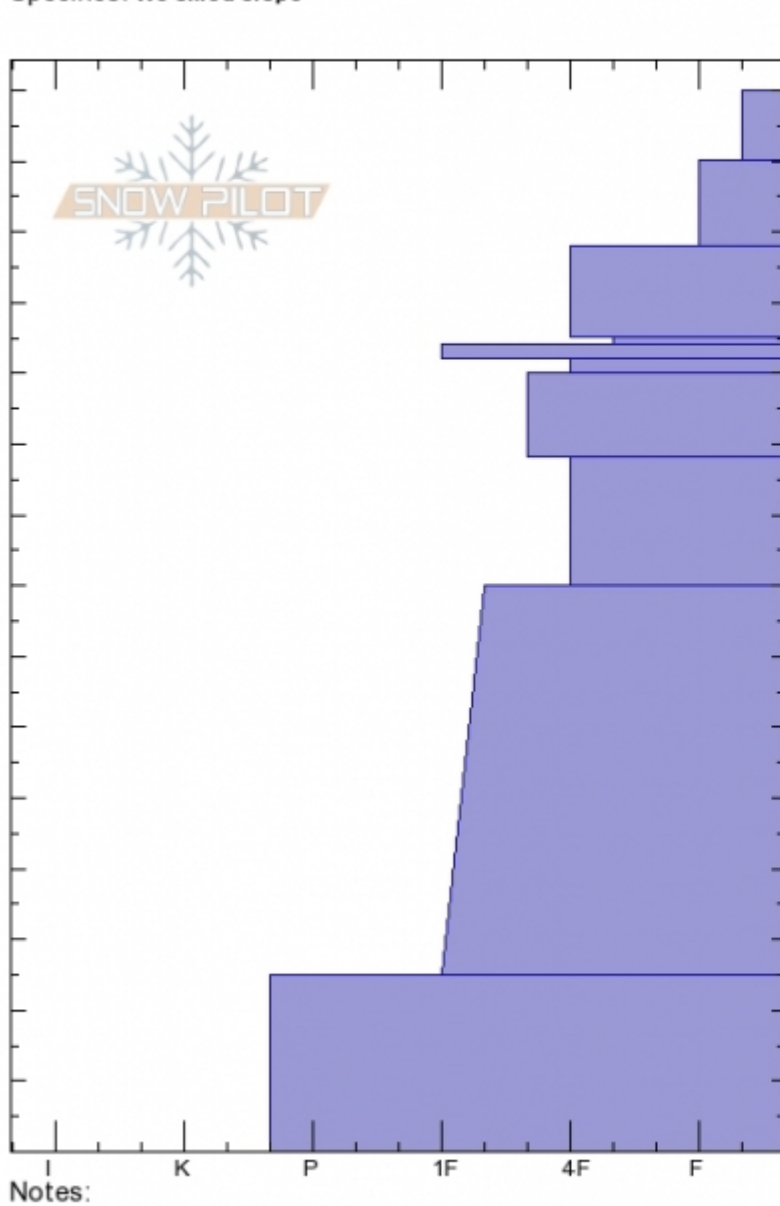

**The Throne - 27 Dec**  
**Bridger Range**  
**MT**  
 Elevation: **8080 ft**  
 Aspect: **93°**  
 Specifics: **We skied slope**

**Alex Marienthal**  
**Thu Dec 27 11:39 2018**  
 Co-ord: **45.88420N, -110.94986W**  
 Slope Angle: **30°**  
 Wind Loading: **no**

Stability: **Good**  
 Air Temperature: **-11°C**  
 Sky Cover: **BKN**  
 Precipitation: **S1**  
 Wind: **Calm**

**HS150**  
**Stability Test Notes**

Layer No

Form	Crystal Size	Moisture	ρ kg/m³	Stability tests
*				
+				
⊗				ECTN16 @115cm
□	0.5			
⊖				
⊖	1-1.5			
⊙⊙				