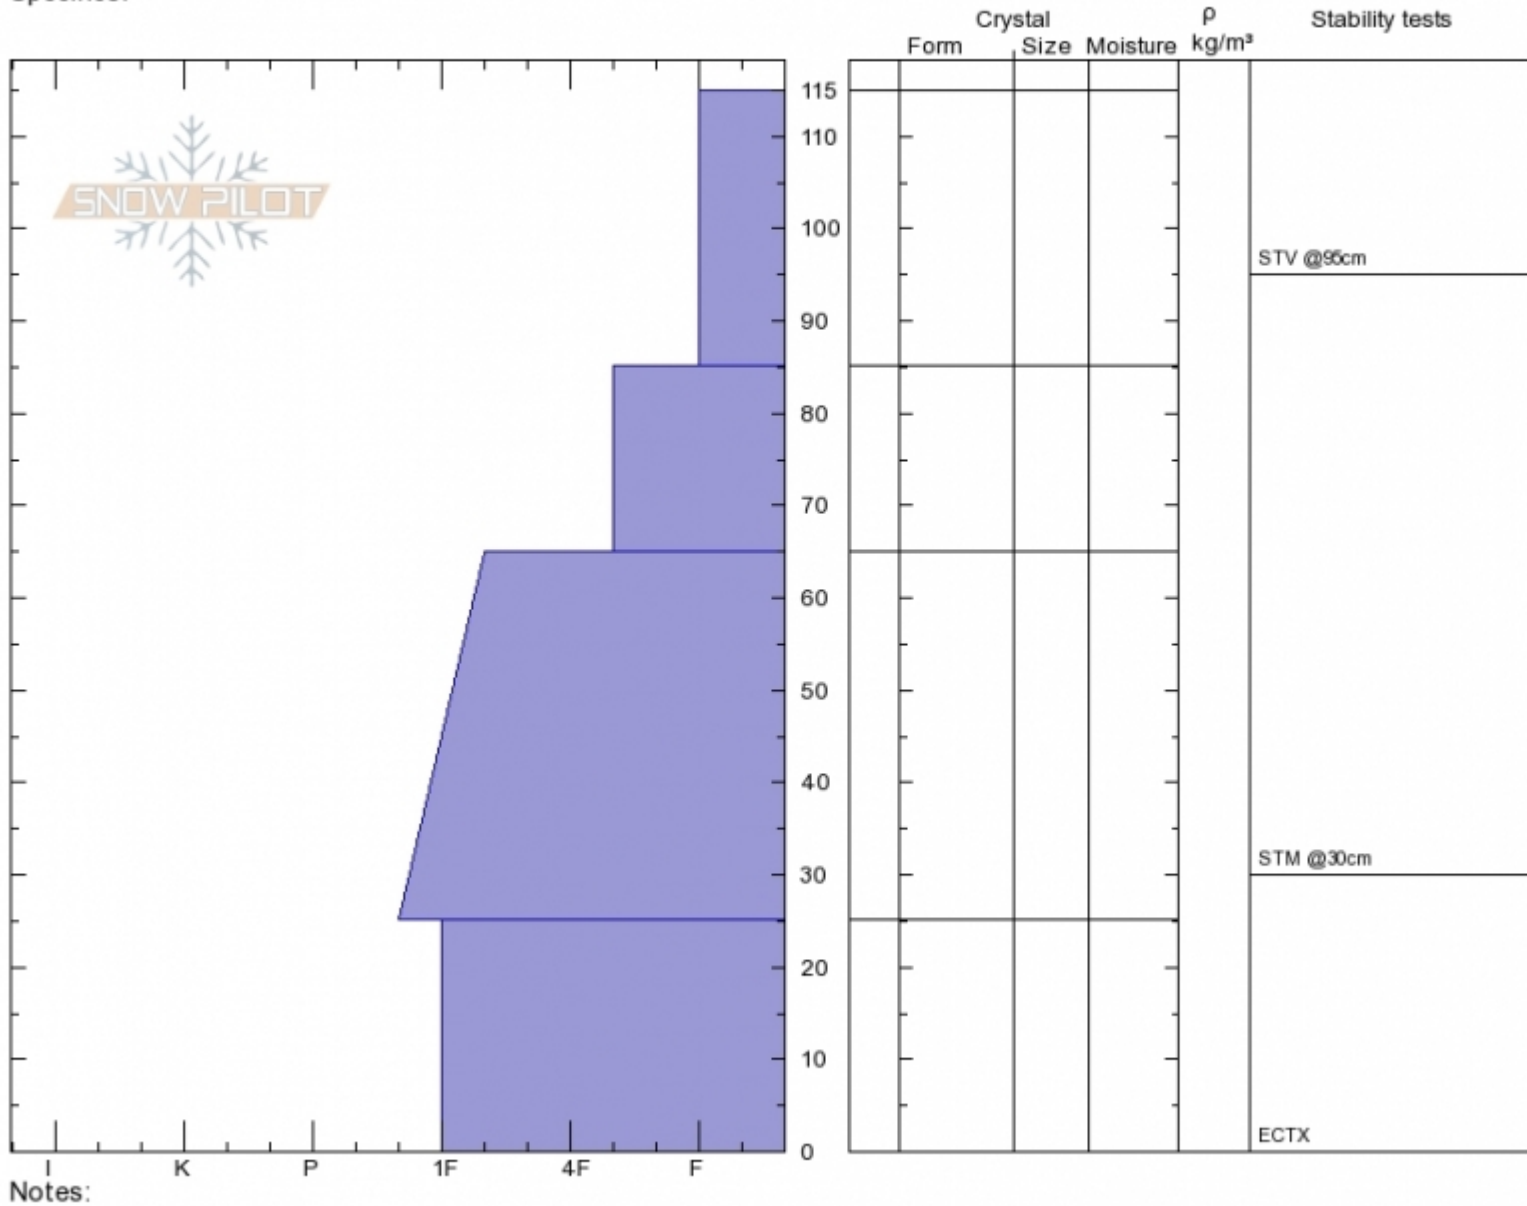

RepublicCreekHuntersN Jesse Logan

Absaroka Range

MT

Elevation: 9075 ft

Aspect: SE

Specifics:

Sun Dec 30 14:30 2018

Co-ord: 44.98915N, -109.95089W

Slope Angle: 31°

Wind Loading:

Stability:

Air Temperature: 20°F

Sky Cover: OVC

Precipitation: S-1

Wind: Calm

HS115

Stability Test Notes

Layer No

Advisory Region

Cooke City

Longitude

-109.95W

Latitude

44.99N