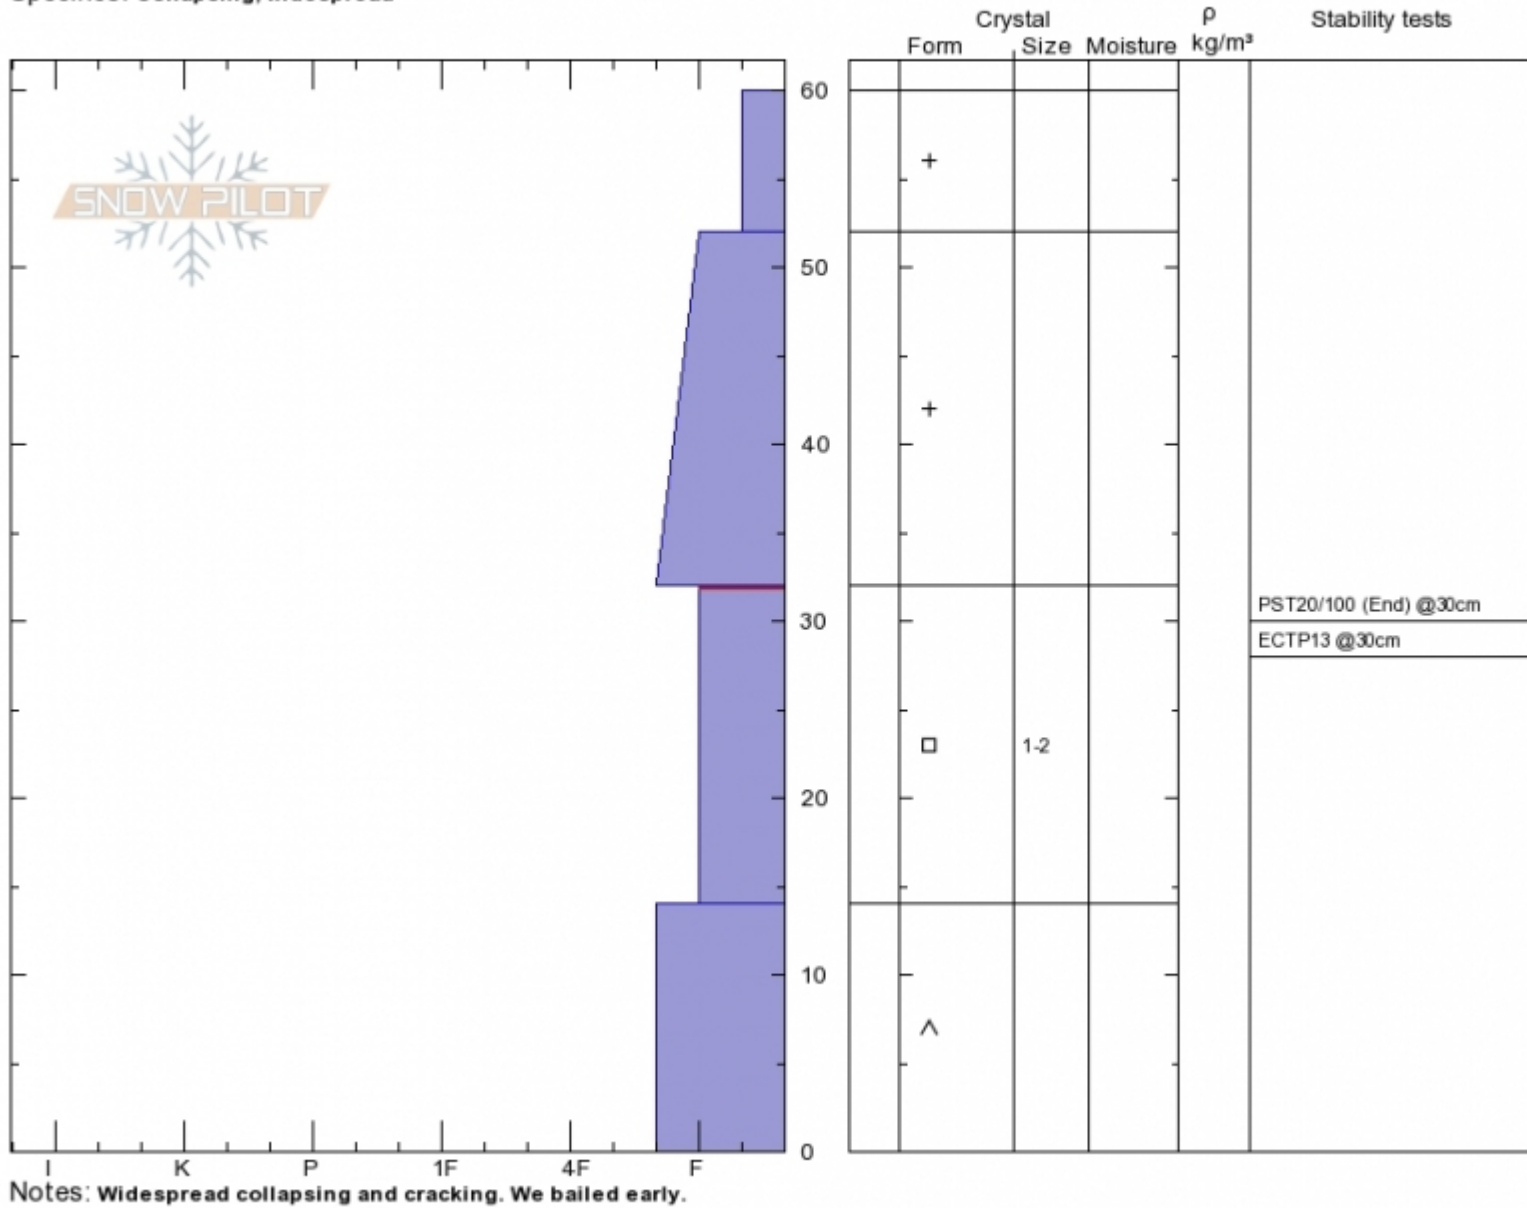

Mt Ellis, east
Gallatin Range-N
MT
 Elevation: **7500 ft**
 Aspect: **90°**
 Specifics: **Collapsing, widespread**

Eric Knoff
Tue Jan 1 11:15 2019
 Co-ord: **45.59086N, -110.95843W**
 Slope Angle: **35°**
 Wind Loading: **no**

Stability: **Very Poor**
 Air Temperature: **-10°C**
 Sky Cover: **FEW**
 Precipitation: **NO**
 Wind: **Calm**

HS60
Stability Test Notes

Layer No
14-32: Pro

Advisory Region
 Northern Gallatin
 Northern Gallatin, 2019-01-02