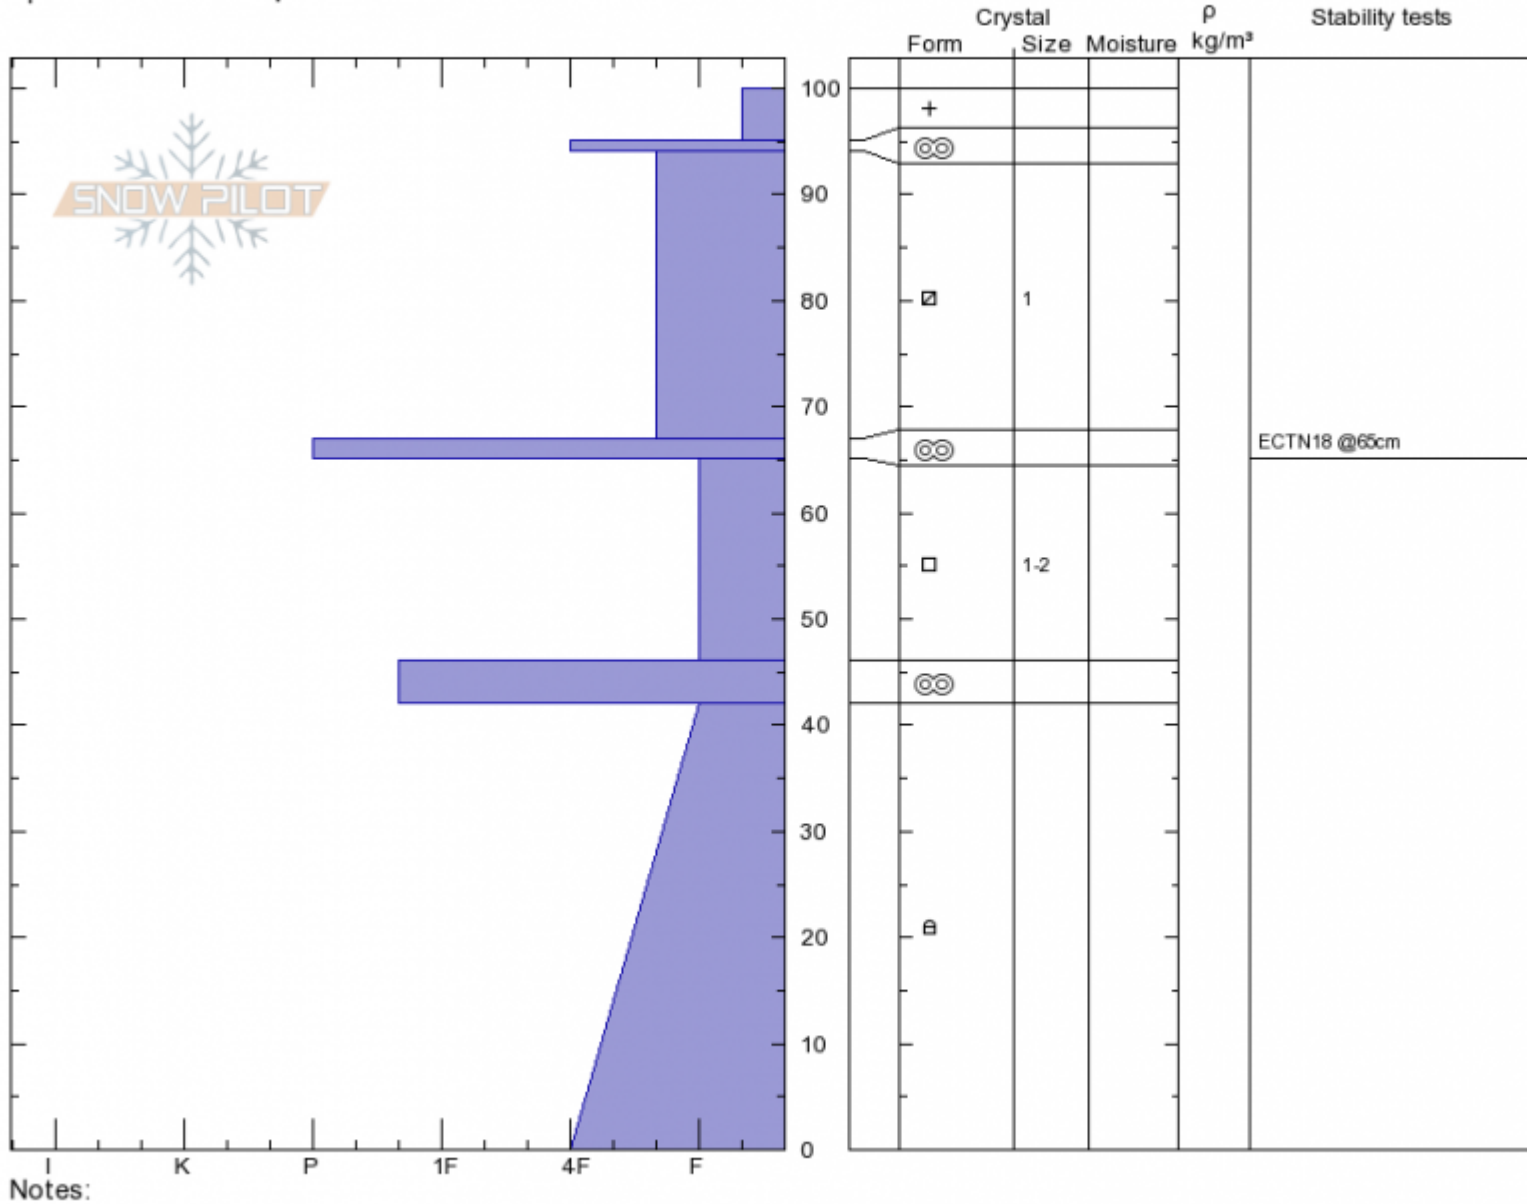

**Rasta Chutes**  
**Cooke City**  
**MT**  
 Elevation: **9997 ft**  
 Aspect: **183°**  
 Specifics: **We skied slope**

**Andrew Schauer**  
**Tue Jan 8 16:20 2019**  
 Co-ord: **45.07111N, -109.94462W**  
 Slope Angle: **33°**  
 Wind Loading: **no**

Stability: **Fair**  
 Air Temperature: **-10°C**  
 Sky Cover: **CLR**  
 Precipitation: **NO**  
 Wind: **Calm**

**HS100**  
**Stability Test Notes**

Layer No  
**46-65: Pr**

Advisory Region  
 Cooke City  
 Longitude  
 -109.95W  
 Latitude  
 45.07N  
 Cooke City, 2019-01-08