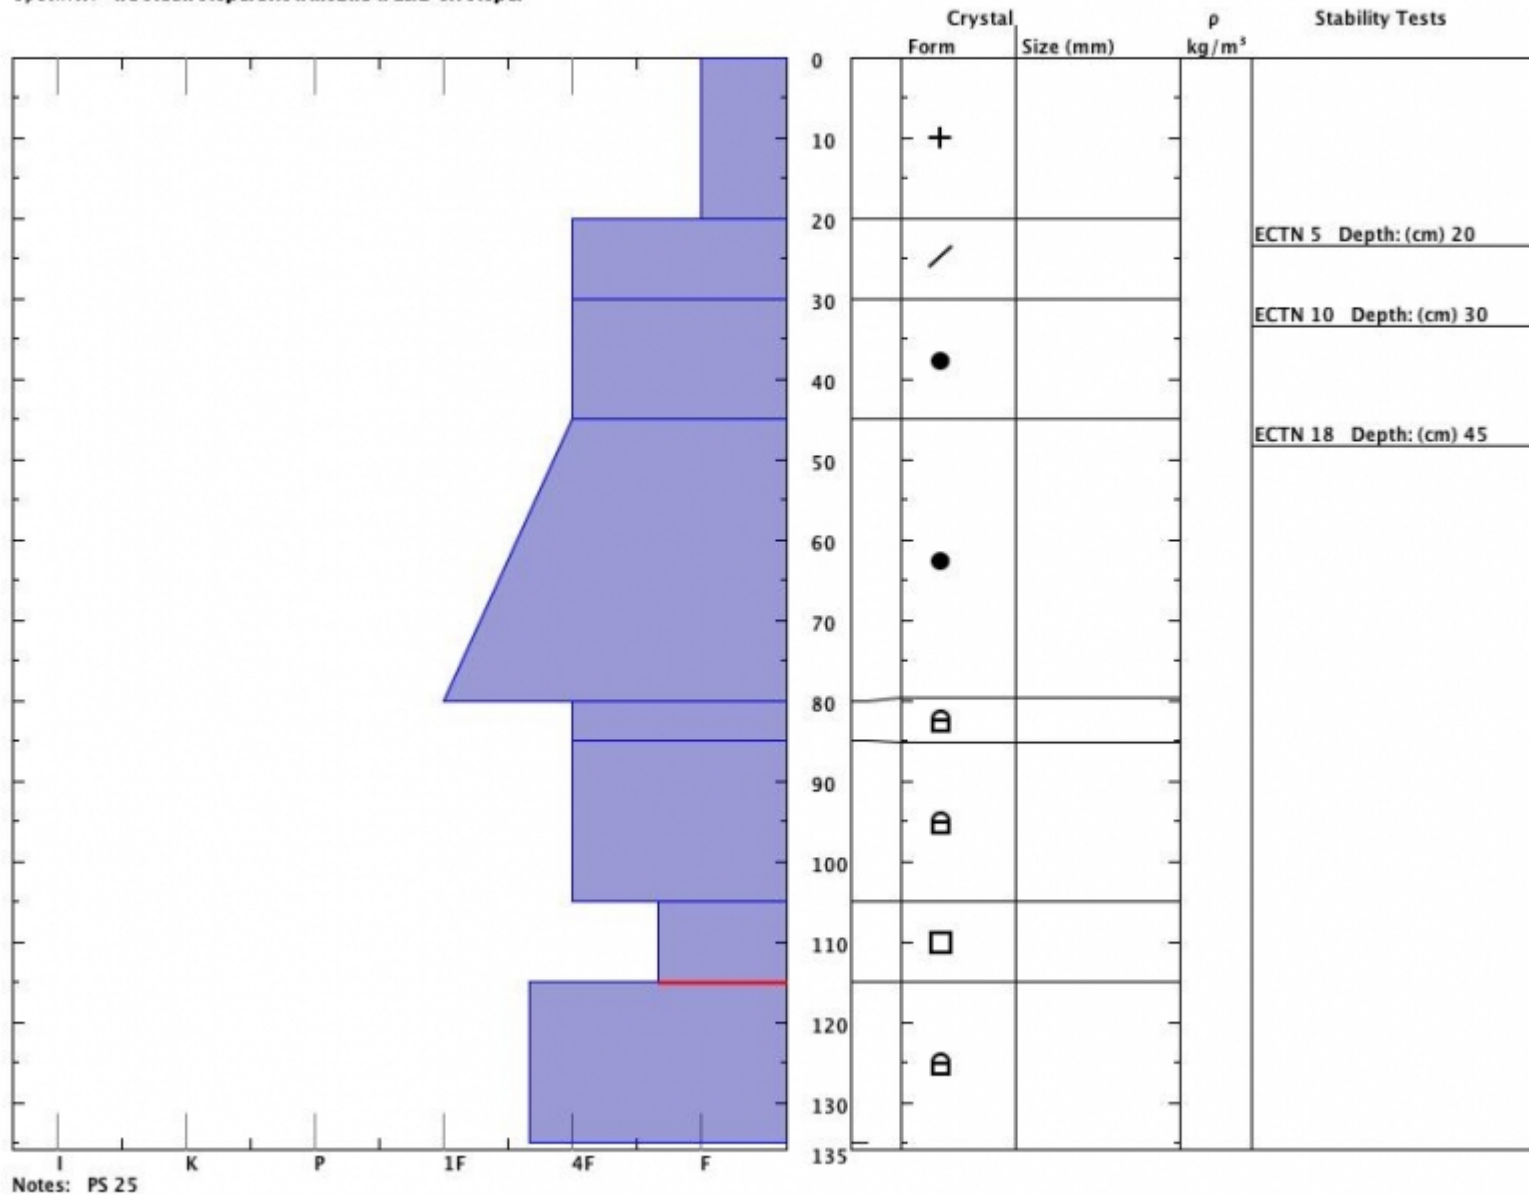

Snow Pit Profile  
**Henderson Cooke City**  
 , New Zealand  
 Elevation (m)  
 Aspect: **230**  
 Specifics: **We skied slope. Snowmobile tracks on slope.**

Observer: **Gary Kuehn**  
**Thu Jan 24 12:35:00 MST 2019**  
 Co-ord: **45.04712 N -109.94233 W**  
 Slope: **22**  
 Wind loading: **no**

Stability on similar slopes: **Good**  
 Air Temperature: **C**  
 Sky Cover: **sky 8/8 covered**  
 Precipitation: **Snow - 1 cm/hr**  
 Wind: **W Light Breeze**

**PF50 HS175**  
 Stability Test Notes: **105-115: F**  
 Layer notes

Advisory Region  
 Cooke City  
 Longitude  
 -109.94W  
 Latitude  
 45.05N  
 Cooke City, 2019-01-25