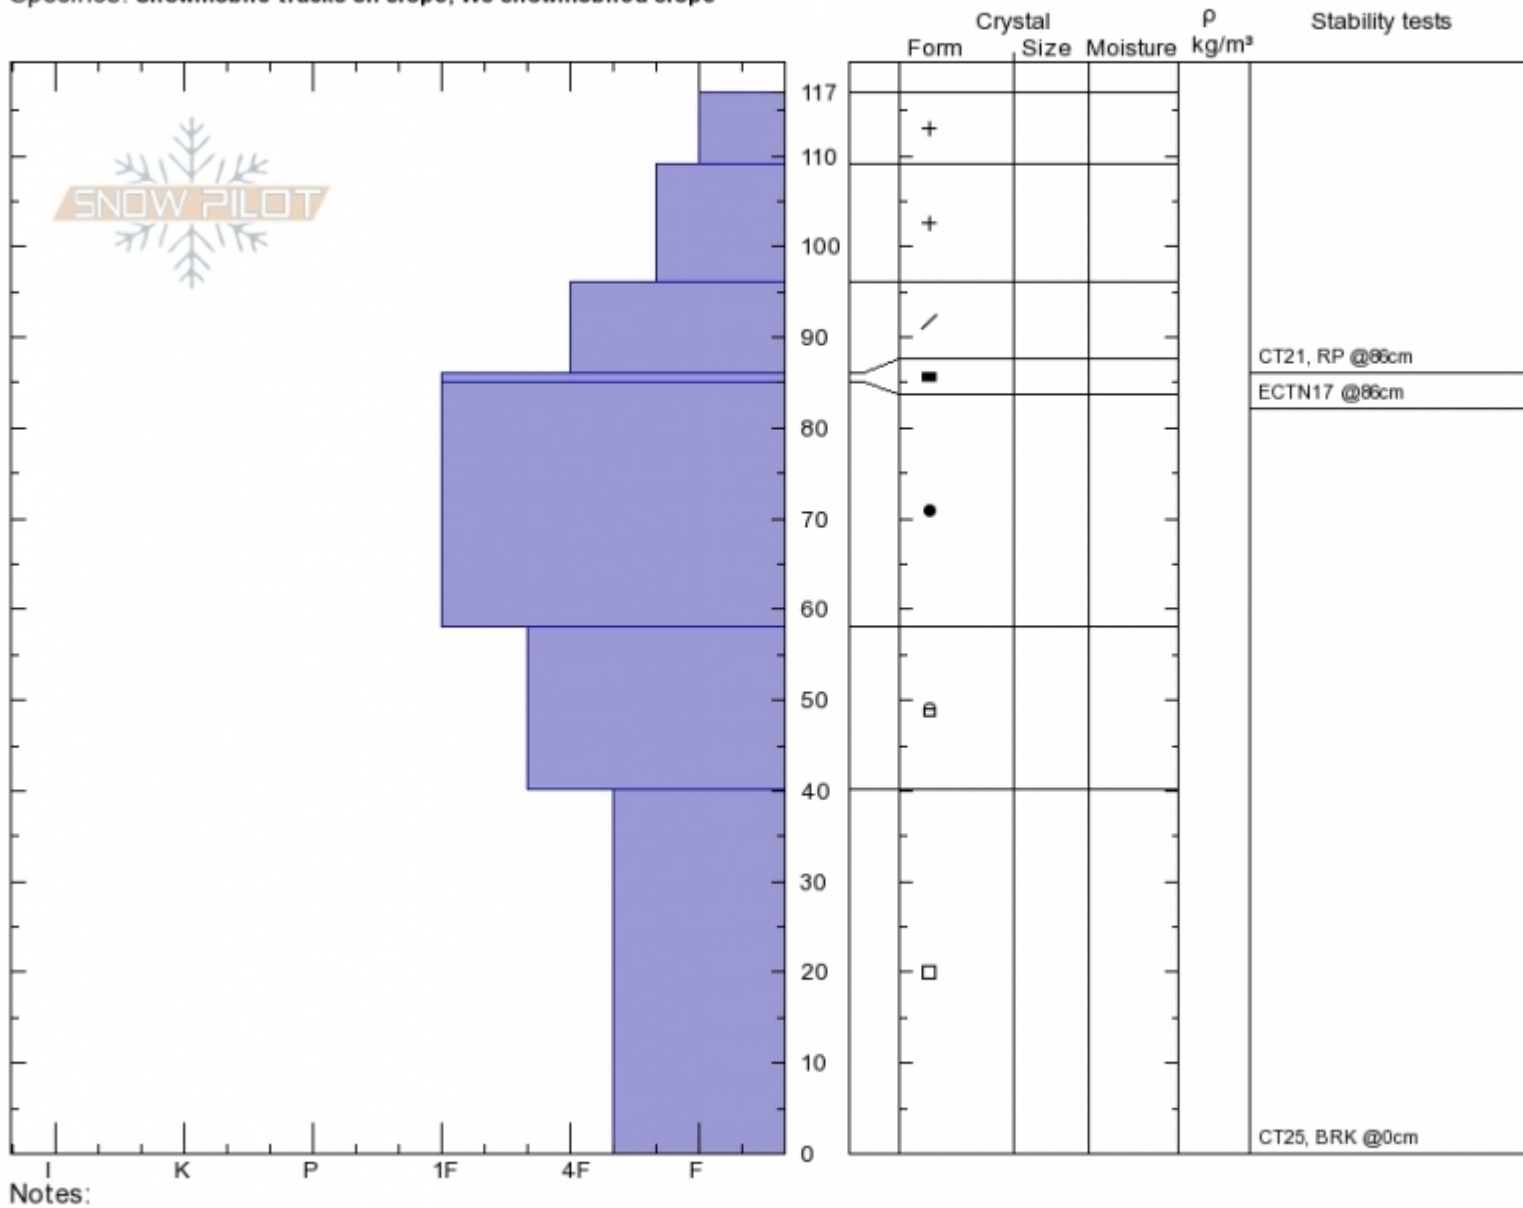

Teepee Basin
Madison Range-S
MT
 Elevation: **8850 ft**
 Aspect: **110°**
 Specifics: **Snowmobile tracks on slope; We snowmobiled slope**

Ian Hoyer
Thu Jan 31 12:00 2019
 Co-ord: **44.91262N, -111.17925W**
 Slope Angle: **30°**
 Wind Loading:

Stability: **Fair**
 Air Temperature:
 Sky Cover: **SCT**
 Precipitation: **NO**
 Wind: **Calm**

HS117 PF30
Stability Test Notes

Layer No

Advisory Region
 Southern Madison
 Southern Madison, 2019-02-01