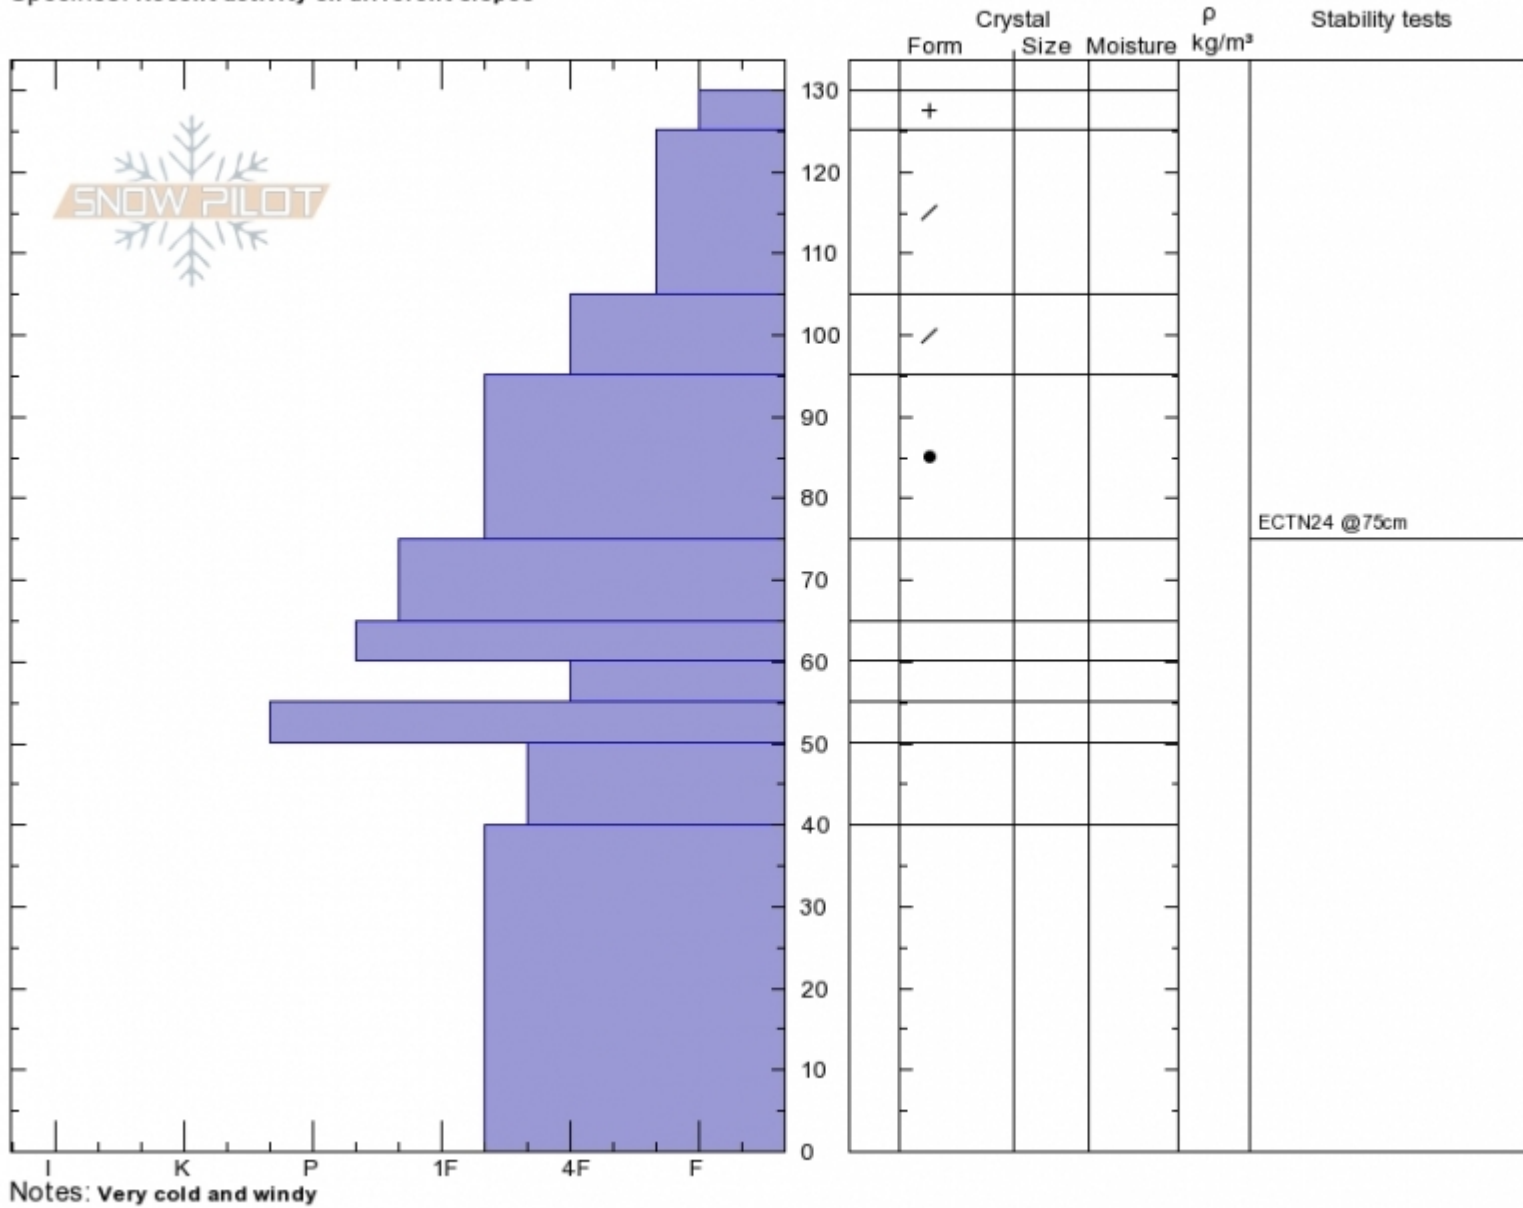

Throne, top north  
 Bridger Range  
 MT  
 Elevation: 8320 ft  
 Aspect: 350°  
 Specifics: Recent activity on different slopes

Alex Marienthal  
 Sun Feb 3 11:00 2019  
 Co-ord: 45.88254N, -110.95274W  
 Slope Angle: 25°  
 Wind Loading: previous

Stability: **Good**  
 Air Temperature: -8°C  
 Sky Cover: **SCT**  
 Precipitation: **S1**  
 Wind: **S Moderate**

HS130  
 Stability Test Notes

Layer No

Advisory Region  
 Bridger Range  
 Bridger Range, 2019-02-04